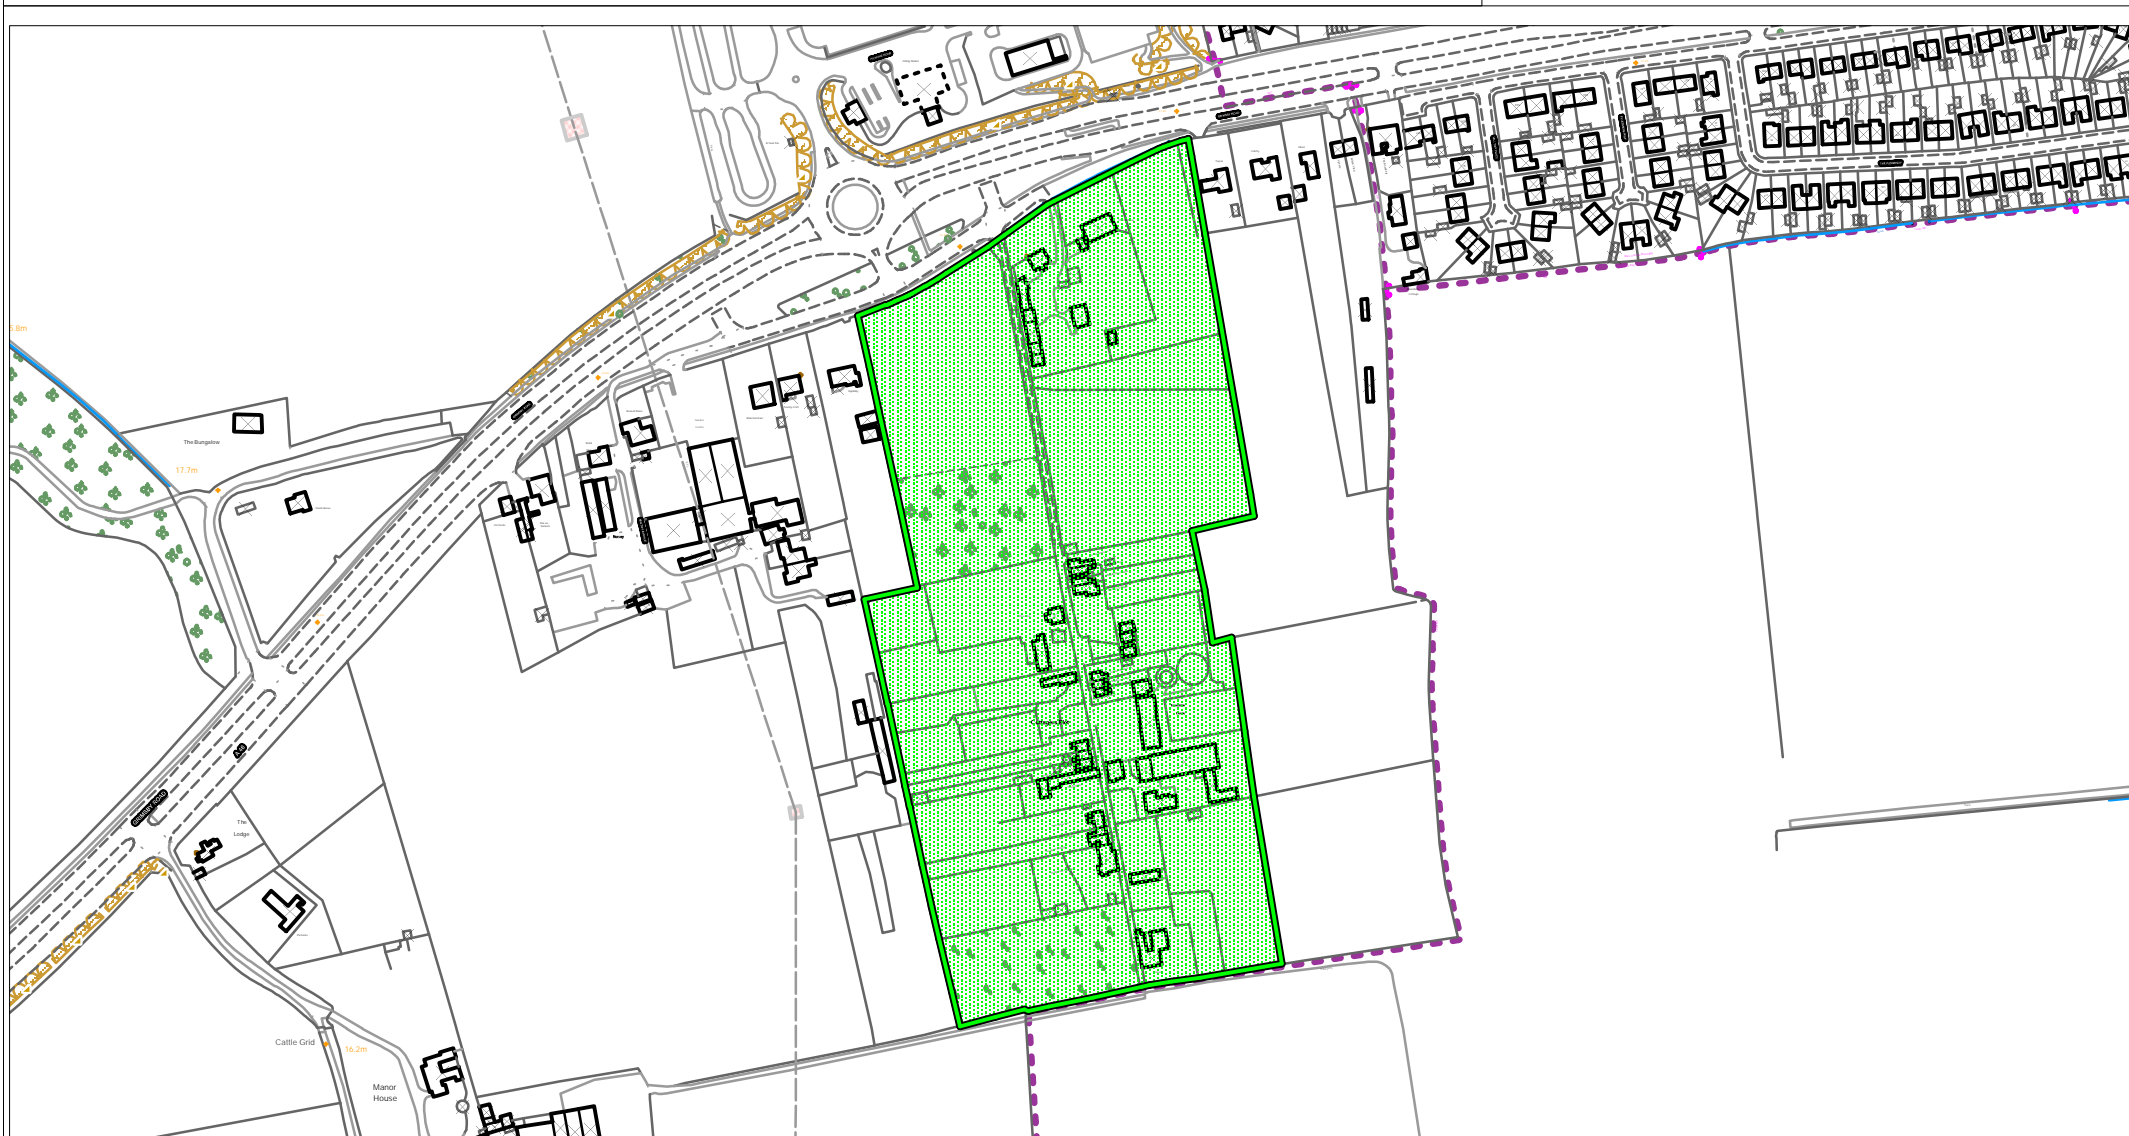

Historic Environment Record  
Development Management  
Origin Two, Origin Way  
Europarc, Grimsby  
North East Lincolnshire  
DN37 9TZ

# Cottager's Plot Conservation Area

Reproduced from an Ordnance Survey map with the permission of the Controller of HMSO © Crown Copyright.  
Licence number 100020759 North East Lincolnshire Council

1:4000