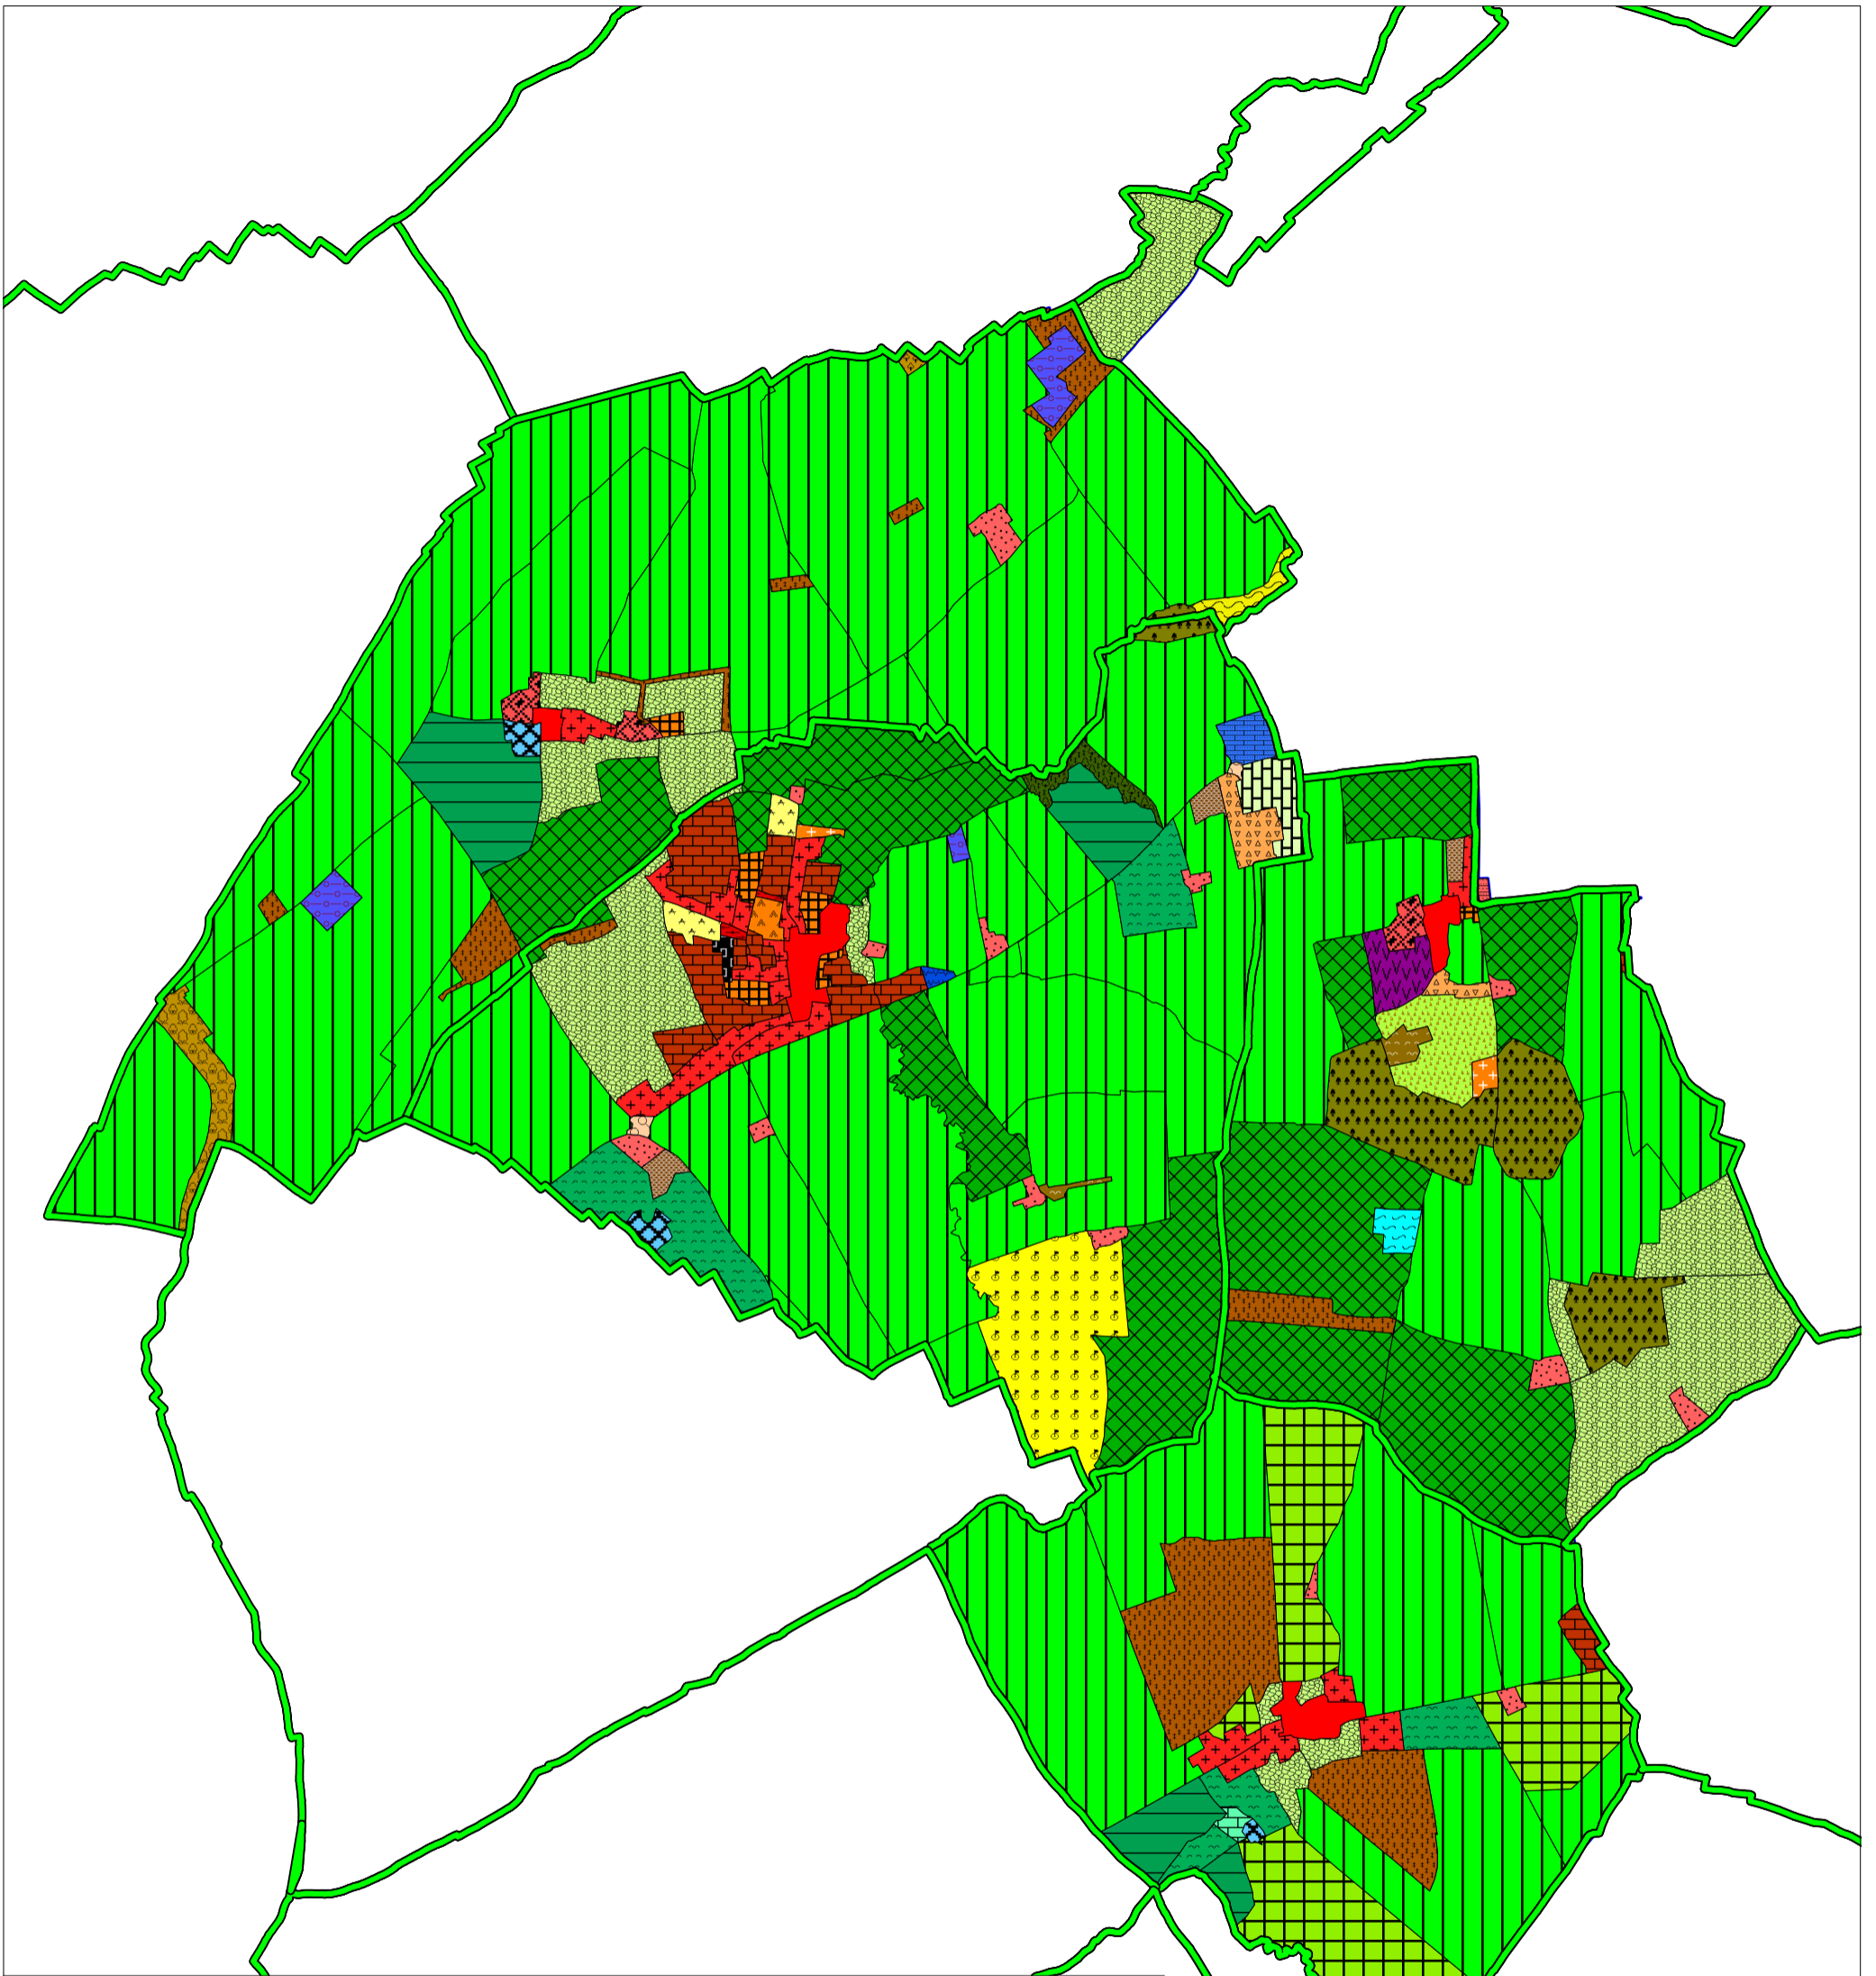

NELC Historic Landscape Characterisation

Historic Landscape Charater Types for
Barnoldby le Beck, Aylesby, Laceby and Bradley

Historic Environment Record
Development Management
North East Lincolnshire Regeneration Partnership
Origin One, Origin Way
Europarc, Grimsby
North East Lincolnshire
DN37 9TZ

HLC Types

- | | | |
|-------------------------------|-----------------------------|---------------------------------|
| Ancient Enclosure | Golf Course | Other Woodland |
| Ancient/Semi Natural Woodland | Historic Settlement Core | Paddocks and Closes |
| Artificial Open Water | Industrial Estate | Parliamentary Planned Enclosure |
| Cemeteries | Isolated Farmstead | Planned Residential Development |
| Country House | Junction | Plantation Woodland |
| Detached Housing (C19th) | Landscape Park | Pre 1960s Semi Detached Housing |
| Detached Housing (C20th) | Livestock Rearing | Private Enclosure from Woodland |
| Educational | Medical | Private Planned Enclosure |
| Estate Buildings | Medieval Village Earthworks | Recreation Ground |
| Estate Fields | Modern Fields | Terraced Housing (C20th) |
| Estate Woodland | Nature Reserves | Village Farmstead |
| Flats and Apartments | Nurseries | Warehouses and Distribution |
| Fox Coverts | Other Industrial Works | |