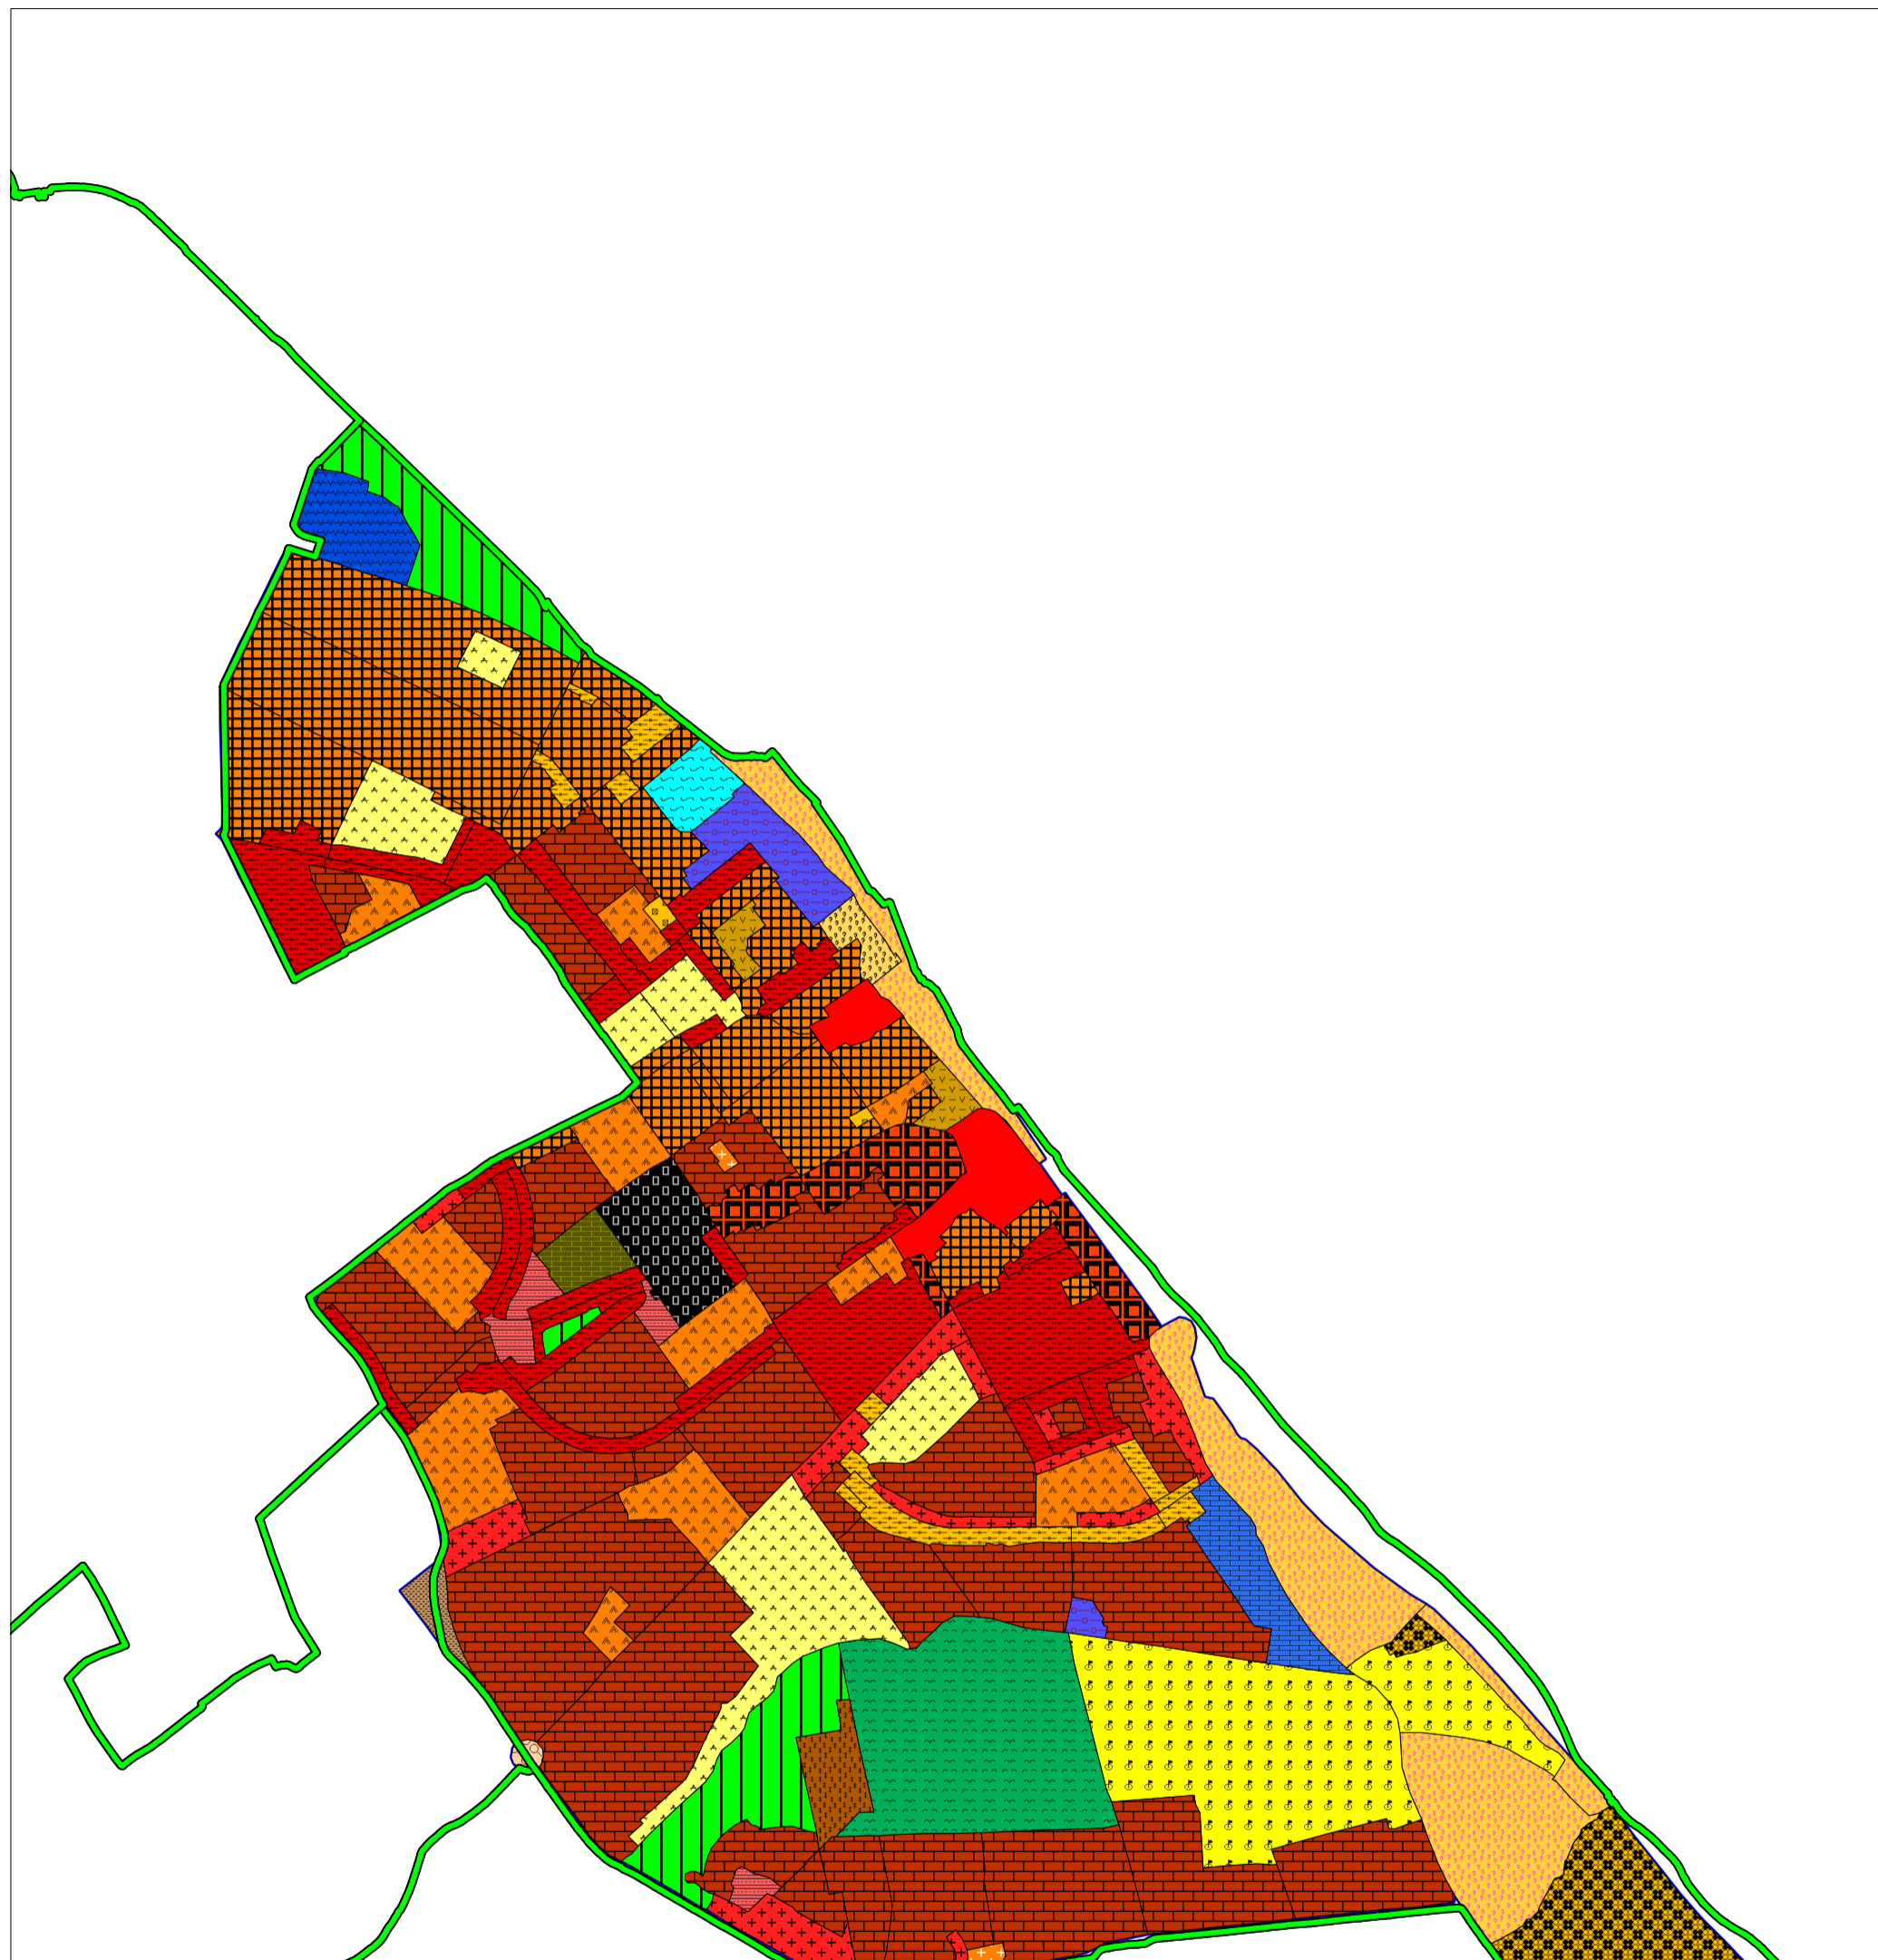

# NELC Historic Landscape Characterisation

## Historic Landscape Charater Types for Cleethorpes

Historic Environment Record  
Development Management  
North East Lincolnshire Regeneration Partnership  
Origin One, Origin Way  
Europarc, Grimsby  
North East Lincolnshire  
DN37 9TZ

### HLC Types

- |                          |                                  |
|--------------------------|----------------------------------|
| Allotments               | Municipal                        |
| Artificial Open Water    | Nurseries                        |
| Caravan Parks            | Other Industrial Works           |
| Cemeteries               | Planned Residential Development  |
| Detached Housing (C20th) | Plantation Woodland              |
| Educational              | Post 1960s Semi Detached Housing |
| Flats and Apartments     | Pre 1960s Semi Detached Housing  |
| Golf Course              | Public Transport Station         |
| Historic Settlement Core | Recreation Ground                |
| Industrial Estate        | Recreational Seafront            |
| Junction                 | Religious                        |
| Landscape Park           | Terraced Housing (C19th)         |
| Medical                  | Terraced Housing (C20th)         |
| Modern Fields            | Warehouses and Distribution      |