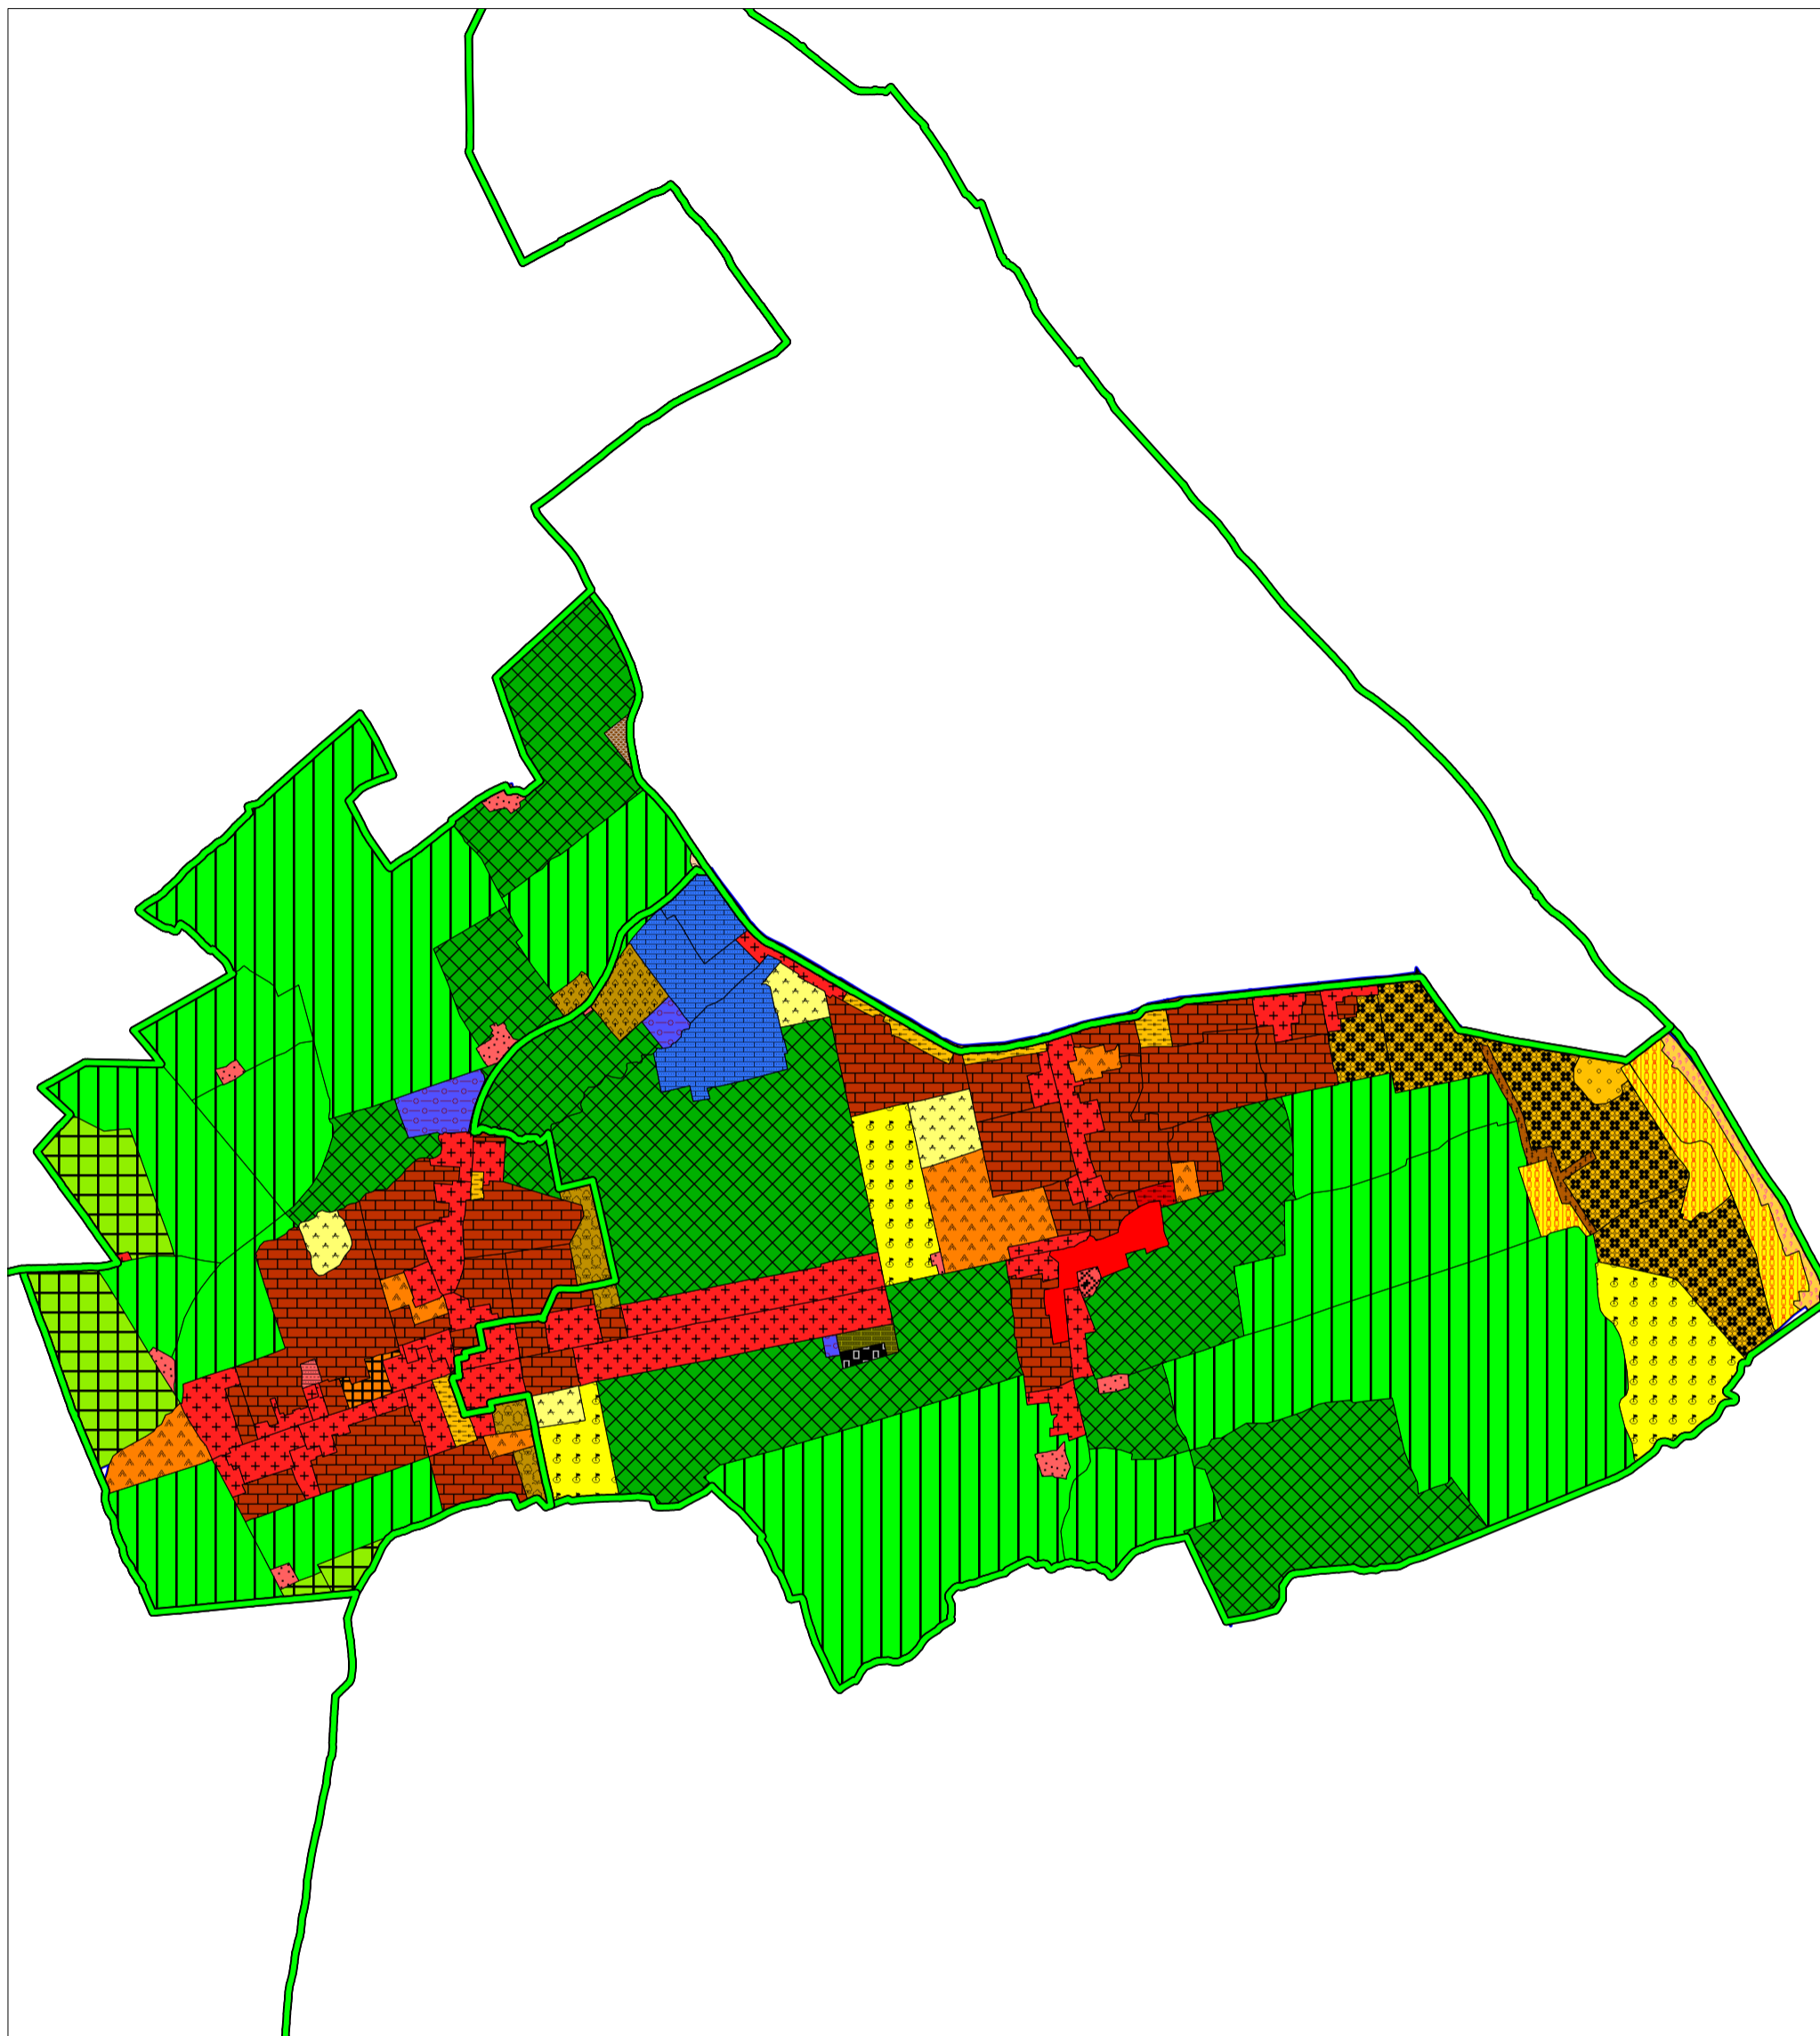

# NELC Historic Landscape Characterisation

Historic Landscape Character Types for  
Humberston and New Waltham

Historic Environment Record  
Development Management  
North East Lincolnshire Regeneration Partnership  
Origin One, Origin Way  
Europarc, Grimsby  
North East Lincolnshire  
DN37 9TZ

### HLC Types

- |                          |                                 |                                  |
|--------------------------|---------------------------------|----------------------------------|
| Allotments               | Industrial Estate               | Plantation Woodland              |
| Caravan Parks            | Isolated Farmstead              | Post 1960s Semi Detached Housing |
| Cemeteries               | Junction                        | Pre 1960s Semi Detached Housing  |
| Detached Housing (C20th) | Leisure                         | Private Planned Enclosure        |
| Educational              | Modern Fields                   | Recreation Ground                |
| Flats and Apartments     | Nurseries                       | Recreational Seafront            |
| Fox Covers               | Other Industrial Works          | Terraced Housing (C20th)         |
| Golf Course              | Other Woodland                  | Village Farmstead                |
| Historic Settlement Core | Parliamentary Planned Enclosure |                                  |
| Holiday Camps            | Planned Residential Development |                                  |