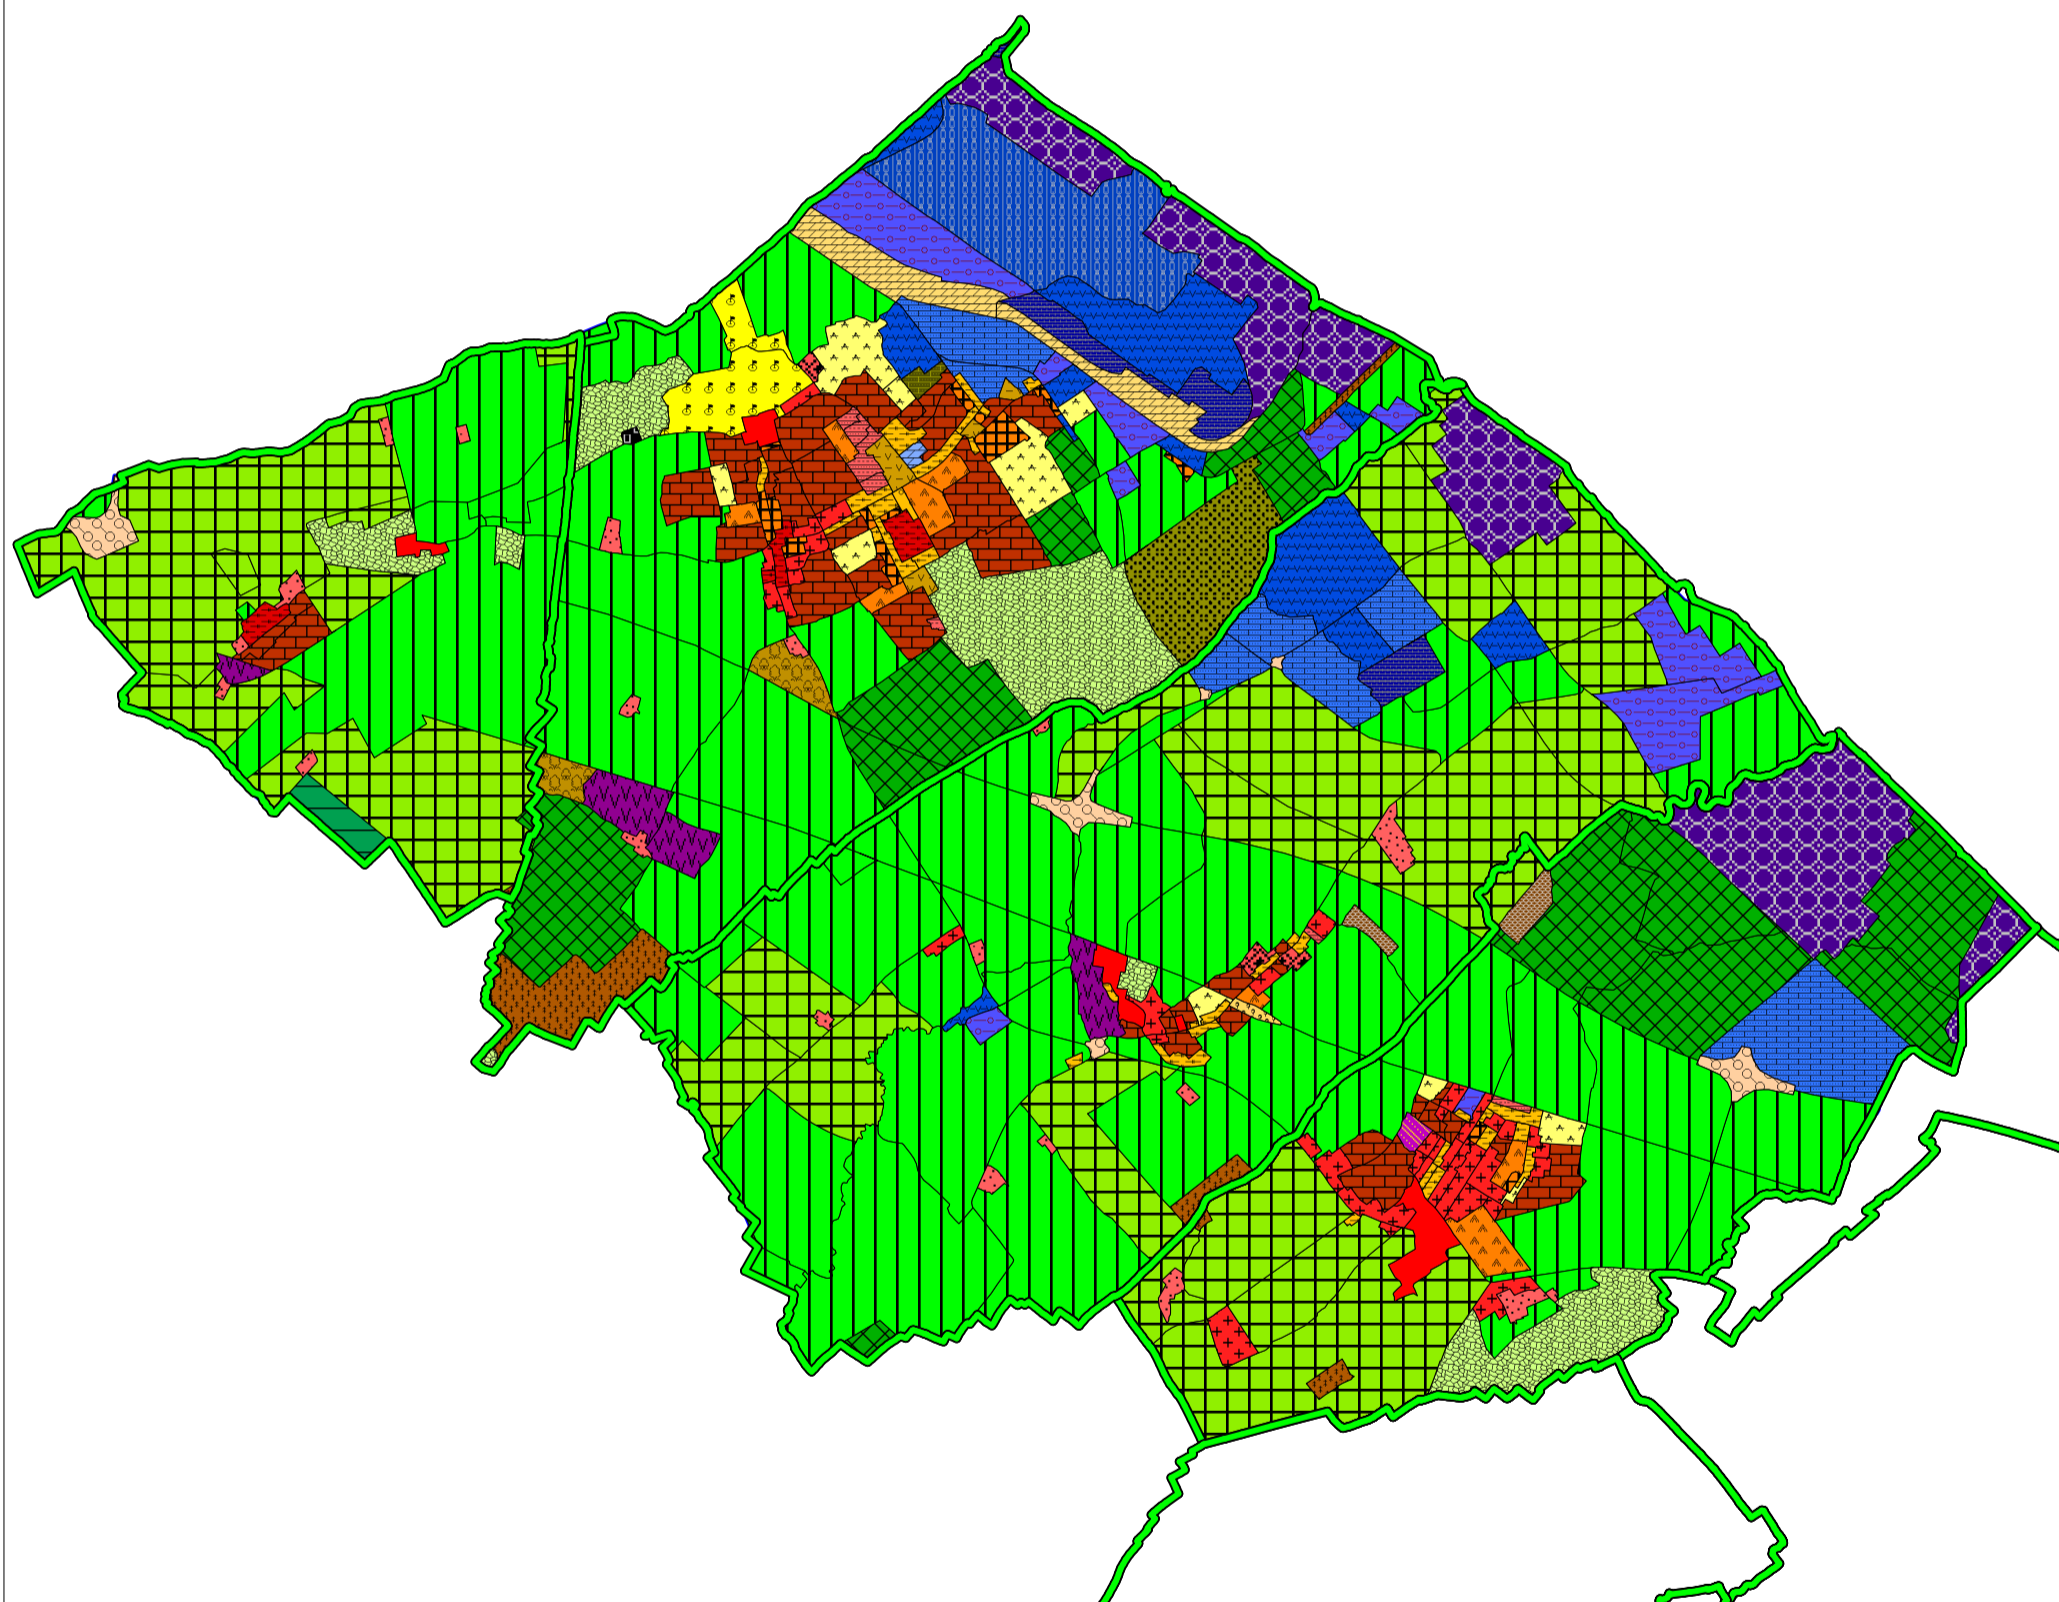

# NELC Historic Landscape Characterisation

## Historic Landscape Charater Types for Immingham, Stallingborough, Healing and Habrough

Historic Environment Record  
Development Management  
North East Lincolnshire Regeneration Partnership  
Origin One, Origin Way  
Europarc, Grimsby  
North East Lincolnshire  
DN37 9TZ

### HLC Types

- |                           |                                 |                                  |
|---------------------------|---------------------------------|----------------------------------|
| Allotments                | Isolated Farmstead              | Planned Residential Development  |
| Ancient Enclosure         | Junction                        | Plantation Woodland              |
| Car Storage               | Landfill                        | Post 1960s Semi Detached Housing |
| Cemeteries                | Leisure                         | Pre 1960s Semi Detached Housing  |
| Chemical Works            | Medieval High Status Residence  | Private Planned Enclosure        |
| Detached Housing (C20th)  | Medieval Village Earthworks     | Public Transport Station         |
| Docks, Wharves and Havens | Modern Fields                   | Recreation Ground                |
| Educational               | Municipal                       | Sidings                          |
| Estate Fields             | Nurseries                       | Terraced Housing (C20th)         |
| Flats and Apartments      | Other Factory                   | Village Farmstead                |
| Golf Course               | Other Industrial Works          | Warehouses and Distribution      |
| Historic Settlement Core  | Other Woodland                  |                                  |
| Industrial Estate         | Parliamentary Planned Enclosure |                                  |