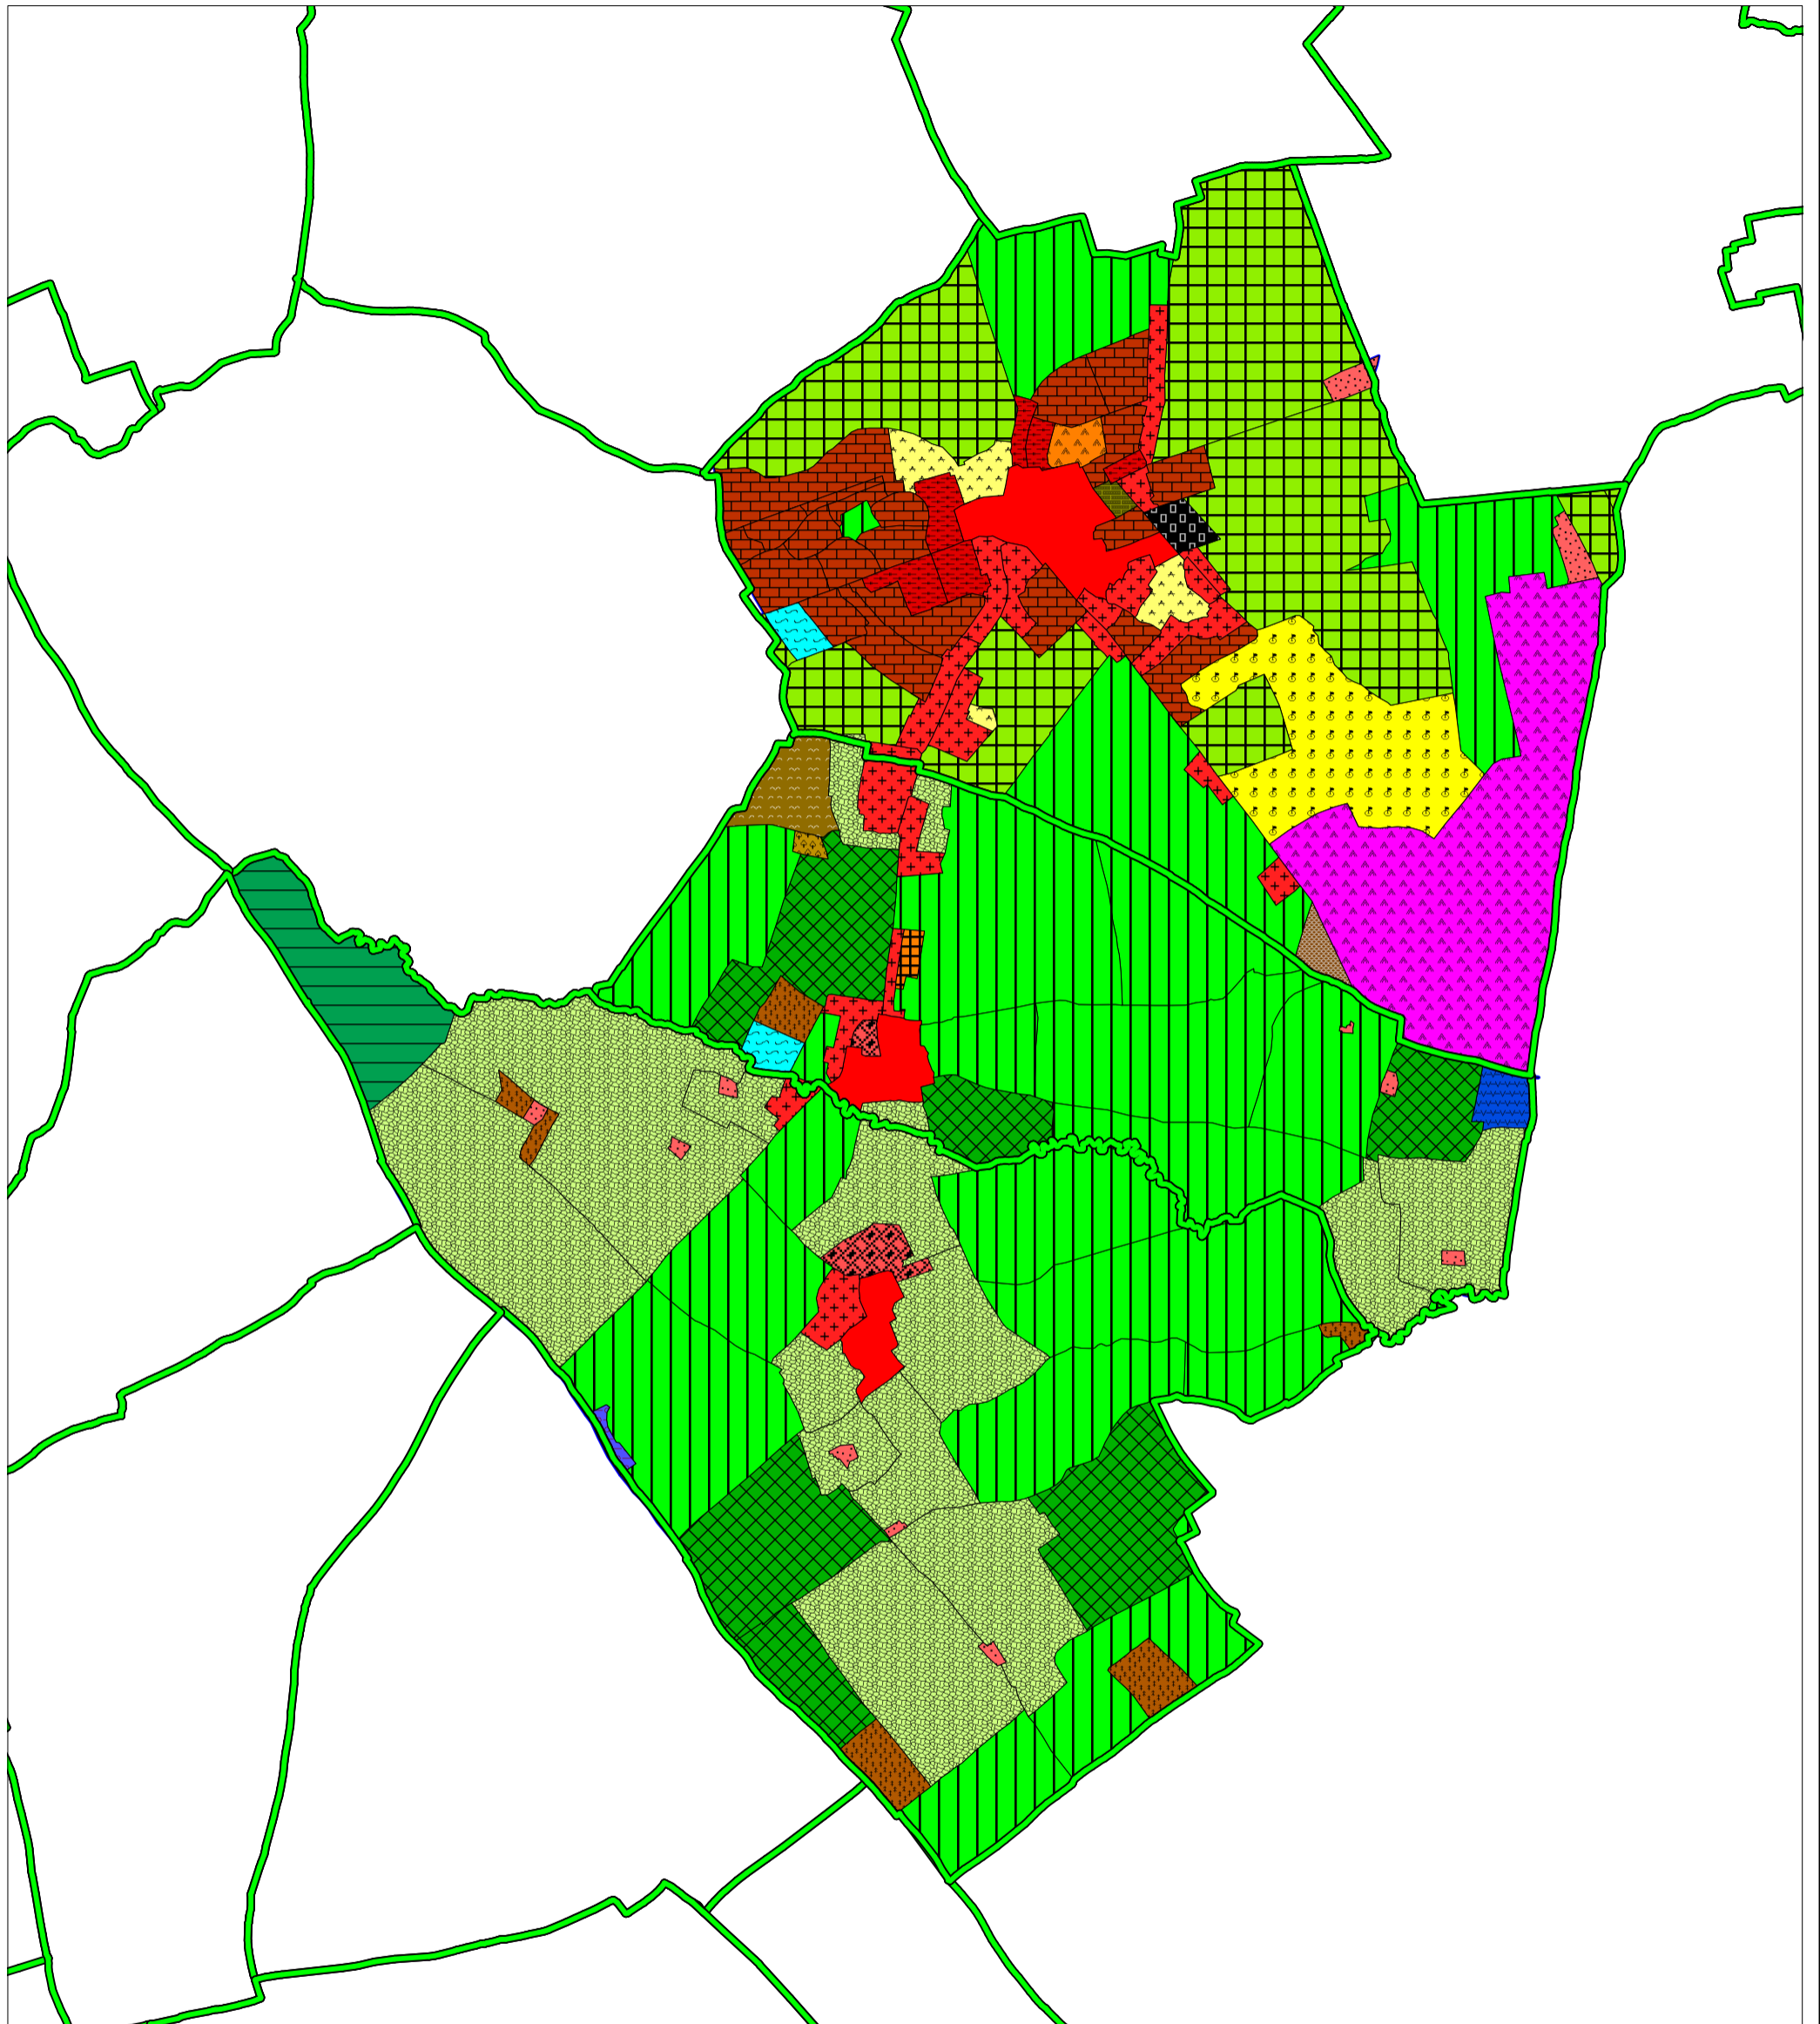

NELC Historic Landscape Characterisation

Historic Landscape Character Types for
Waltham, Ashby cum Fenby and Brigsley

Historic Environment Record
Development Management
North East Lincolnshire Regeneration Partnership
Origin One, Origin Way
Europarc, Grimsby
North East Lincolnshire
DN37 9TZ

HLC Types

- | | | |
|--------------------------|---------------------------------|---------------------------------|
| Allotments | Historic Settlement Core | Plantation Woodland |
| Ancient Enclosure | Isolated Farmstead | Pre 1960s Semi Detached Housing |
| Artificial Open Water | Livestock Rearing | Private Planned Enclosure |
| Cemeteries | Military Airfield | Recreation Ground |
| Detached Housing (C20th) | Modern Fields | Terraced Housing (C20th) |
| Educational | Nurseries | Village Farmstead |
| Estate Fields | Other Industrial Works | Warehouses and Distribution |
| Fox Covers | Parliamentary Planned Enclosure | |
| Golf Course | Planned Residential Development | |