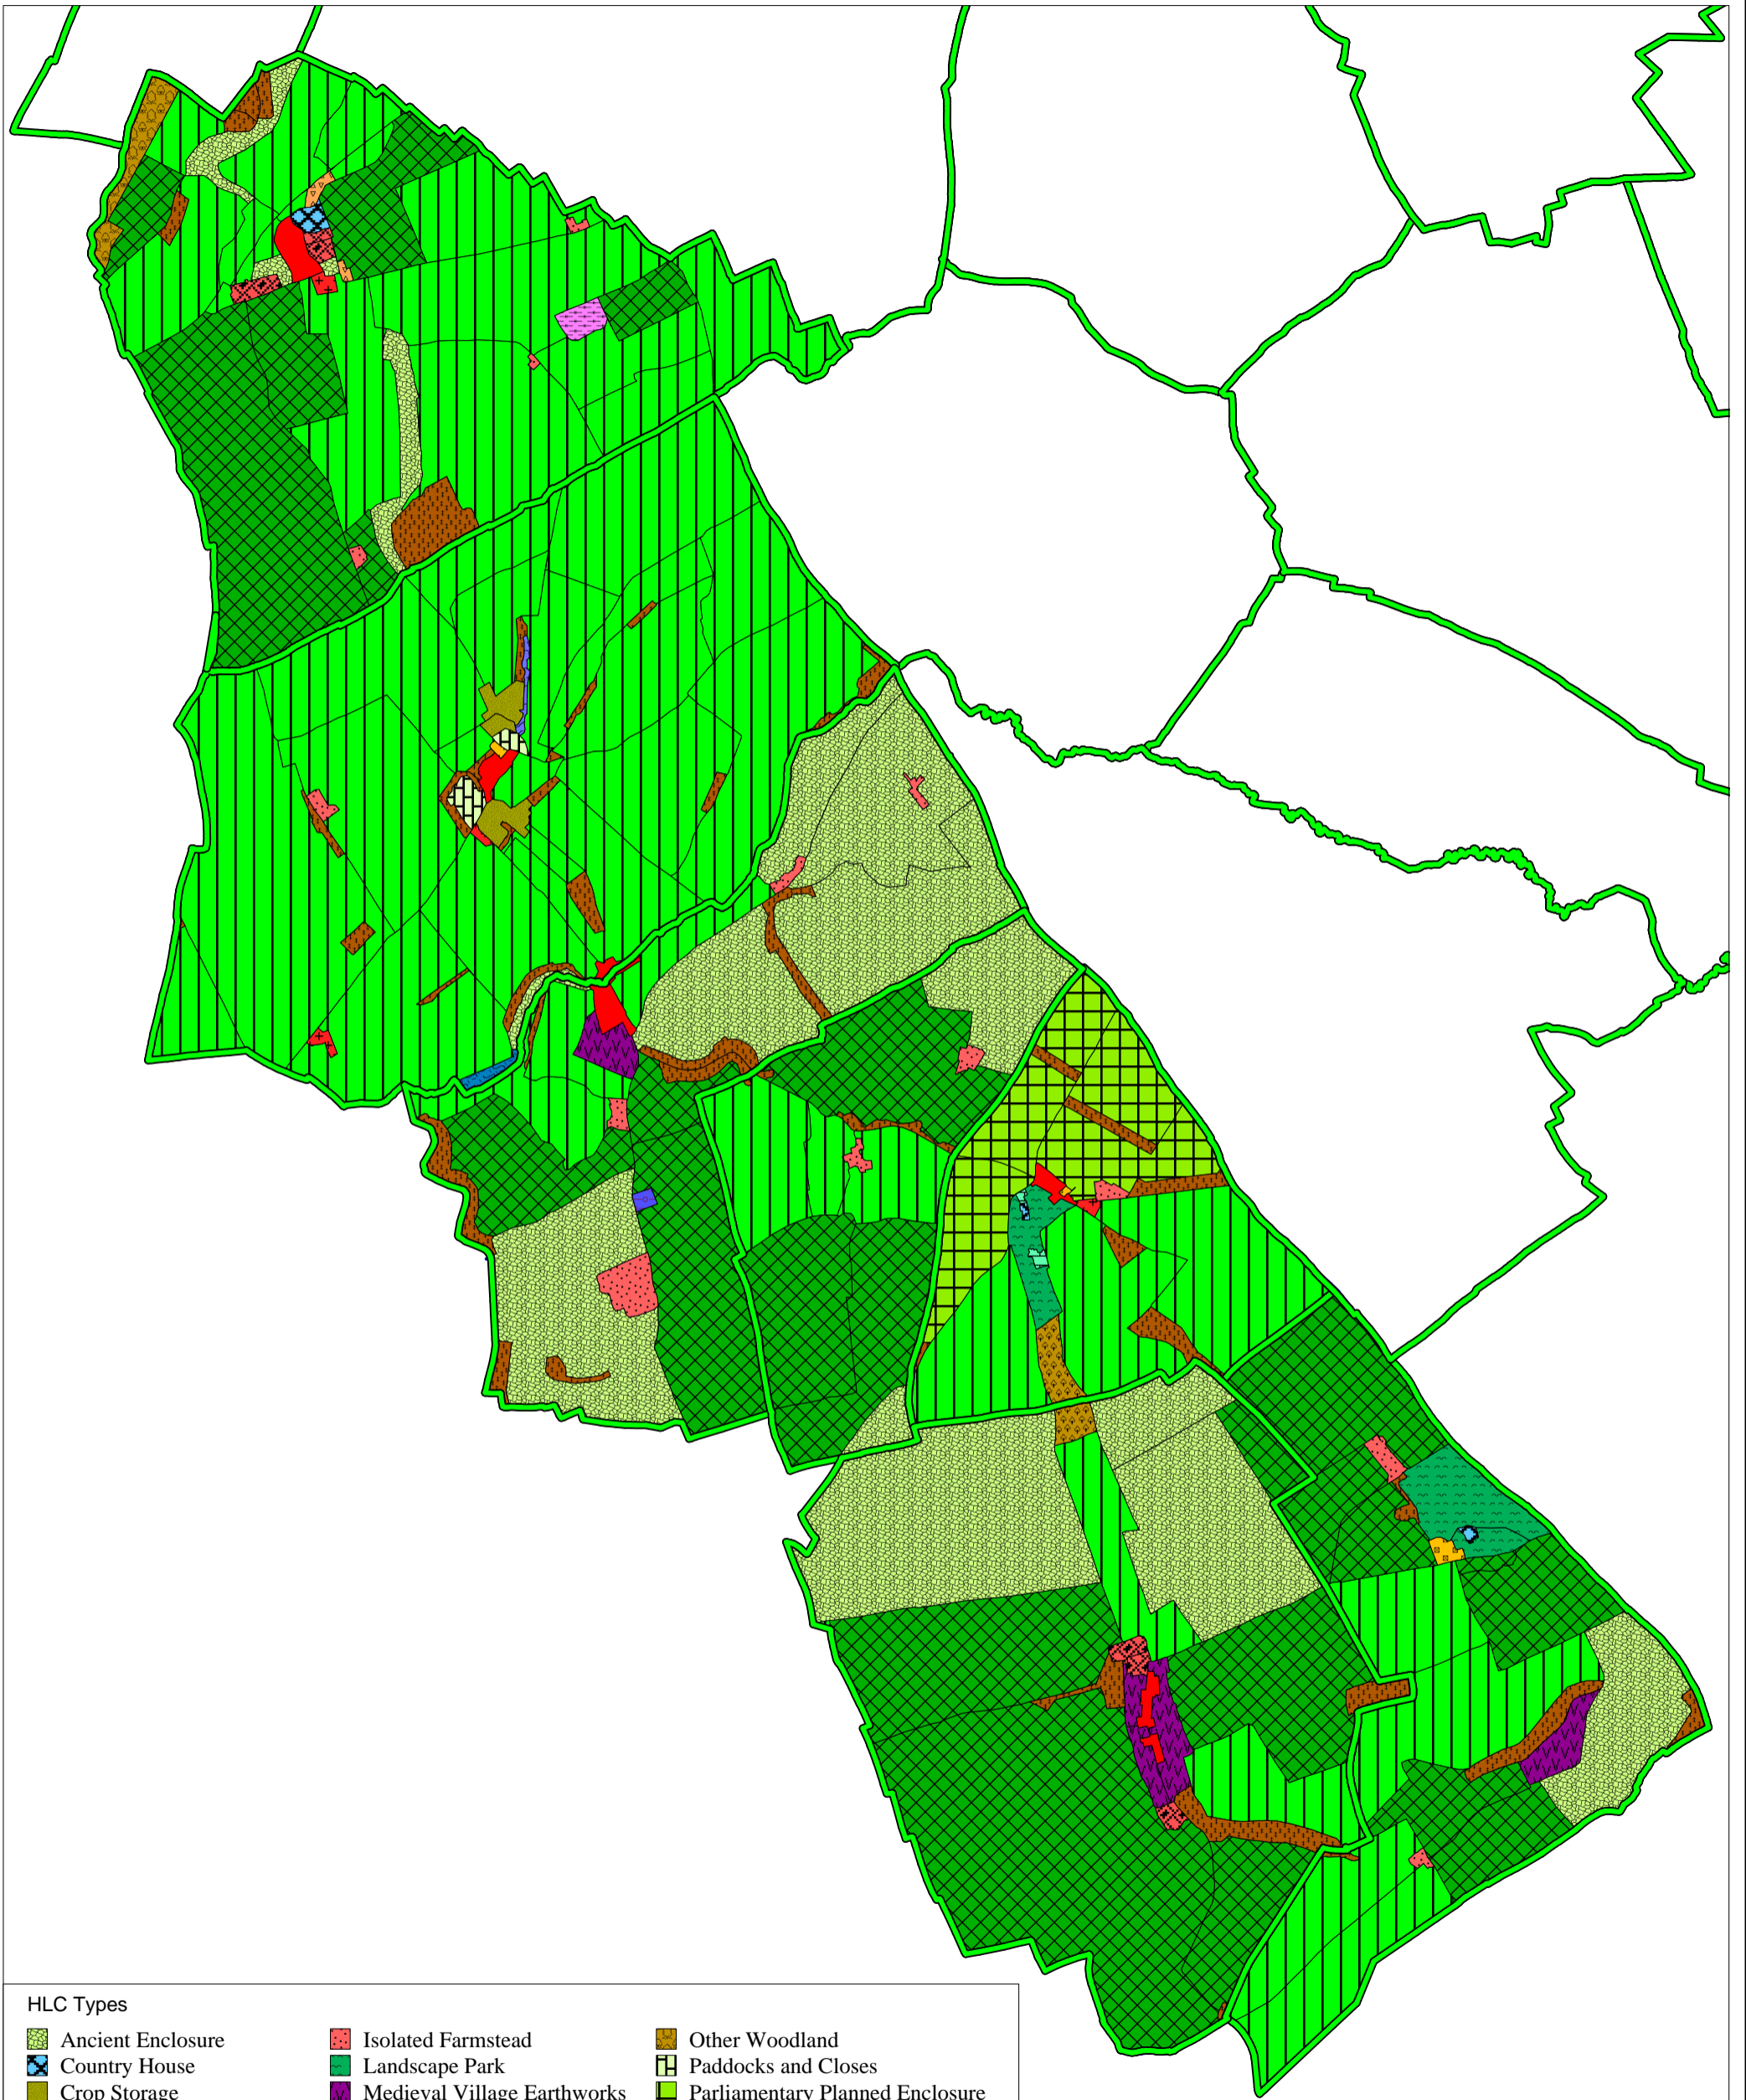

NELC Historic Landscape Characterisation

Historic Landscape Charater Types for Wolds Parishes of North East Lincolnshire

Historic Environment Record
Development Management
North East Lincolnshire Regeneration Partnership
Origin One, Origin Way
Europarc, Grimsby
North East Lincolnshire
DN37 9TZ

HLC Types

- | | | |
|--------------------------|-----------------------------|---------------------------------|
| Ancient Enclosure | Isolated Farmstead | Other Woodland |
| Country House | Landscape Park | Paddocks and Closes |
| Crop Storage | Medieval Village Earthworks | Parliamentary Planned Enclosure |
| Detached Housing (C19th) | Military Other | Plantation Woodland |
| Detached Housing (C20th) | Modern Fields | Private Planned Enclosure |
| Estate Buildings | Natural Open Water | Religious |
| Fox Covers | Ornamental Open Water | Village Farmstead |
| Historic Settlement Core | Other Industrial Works | |