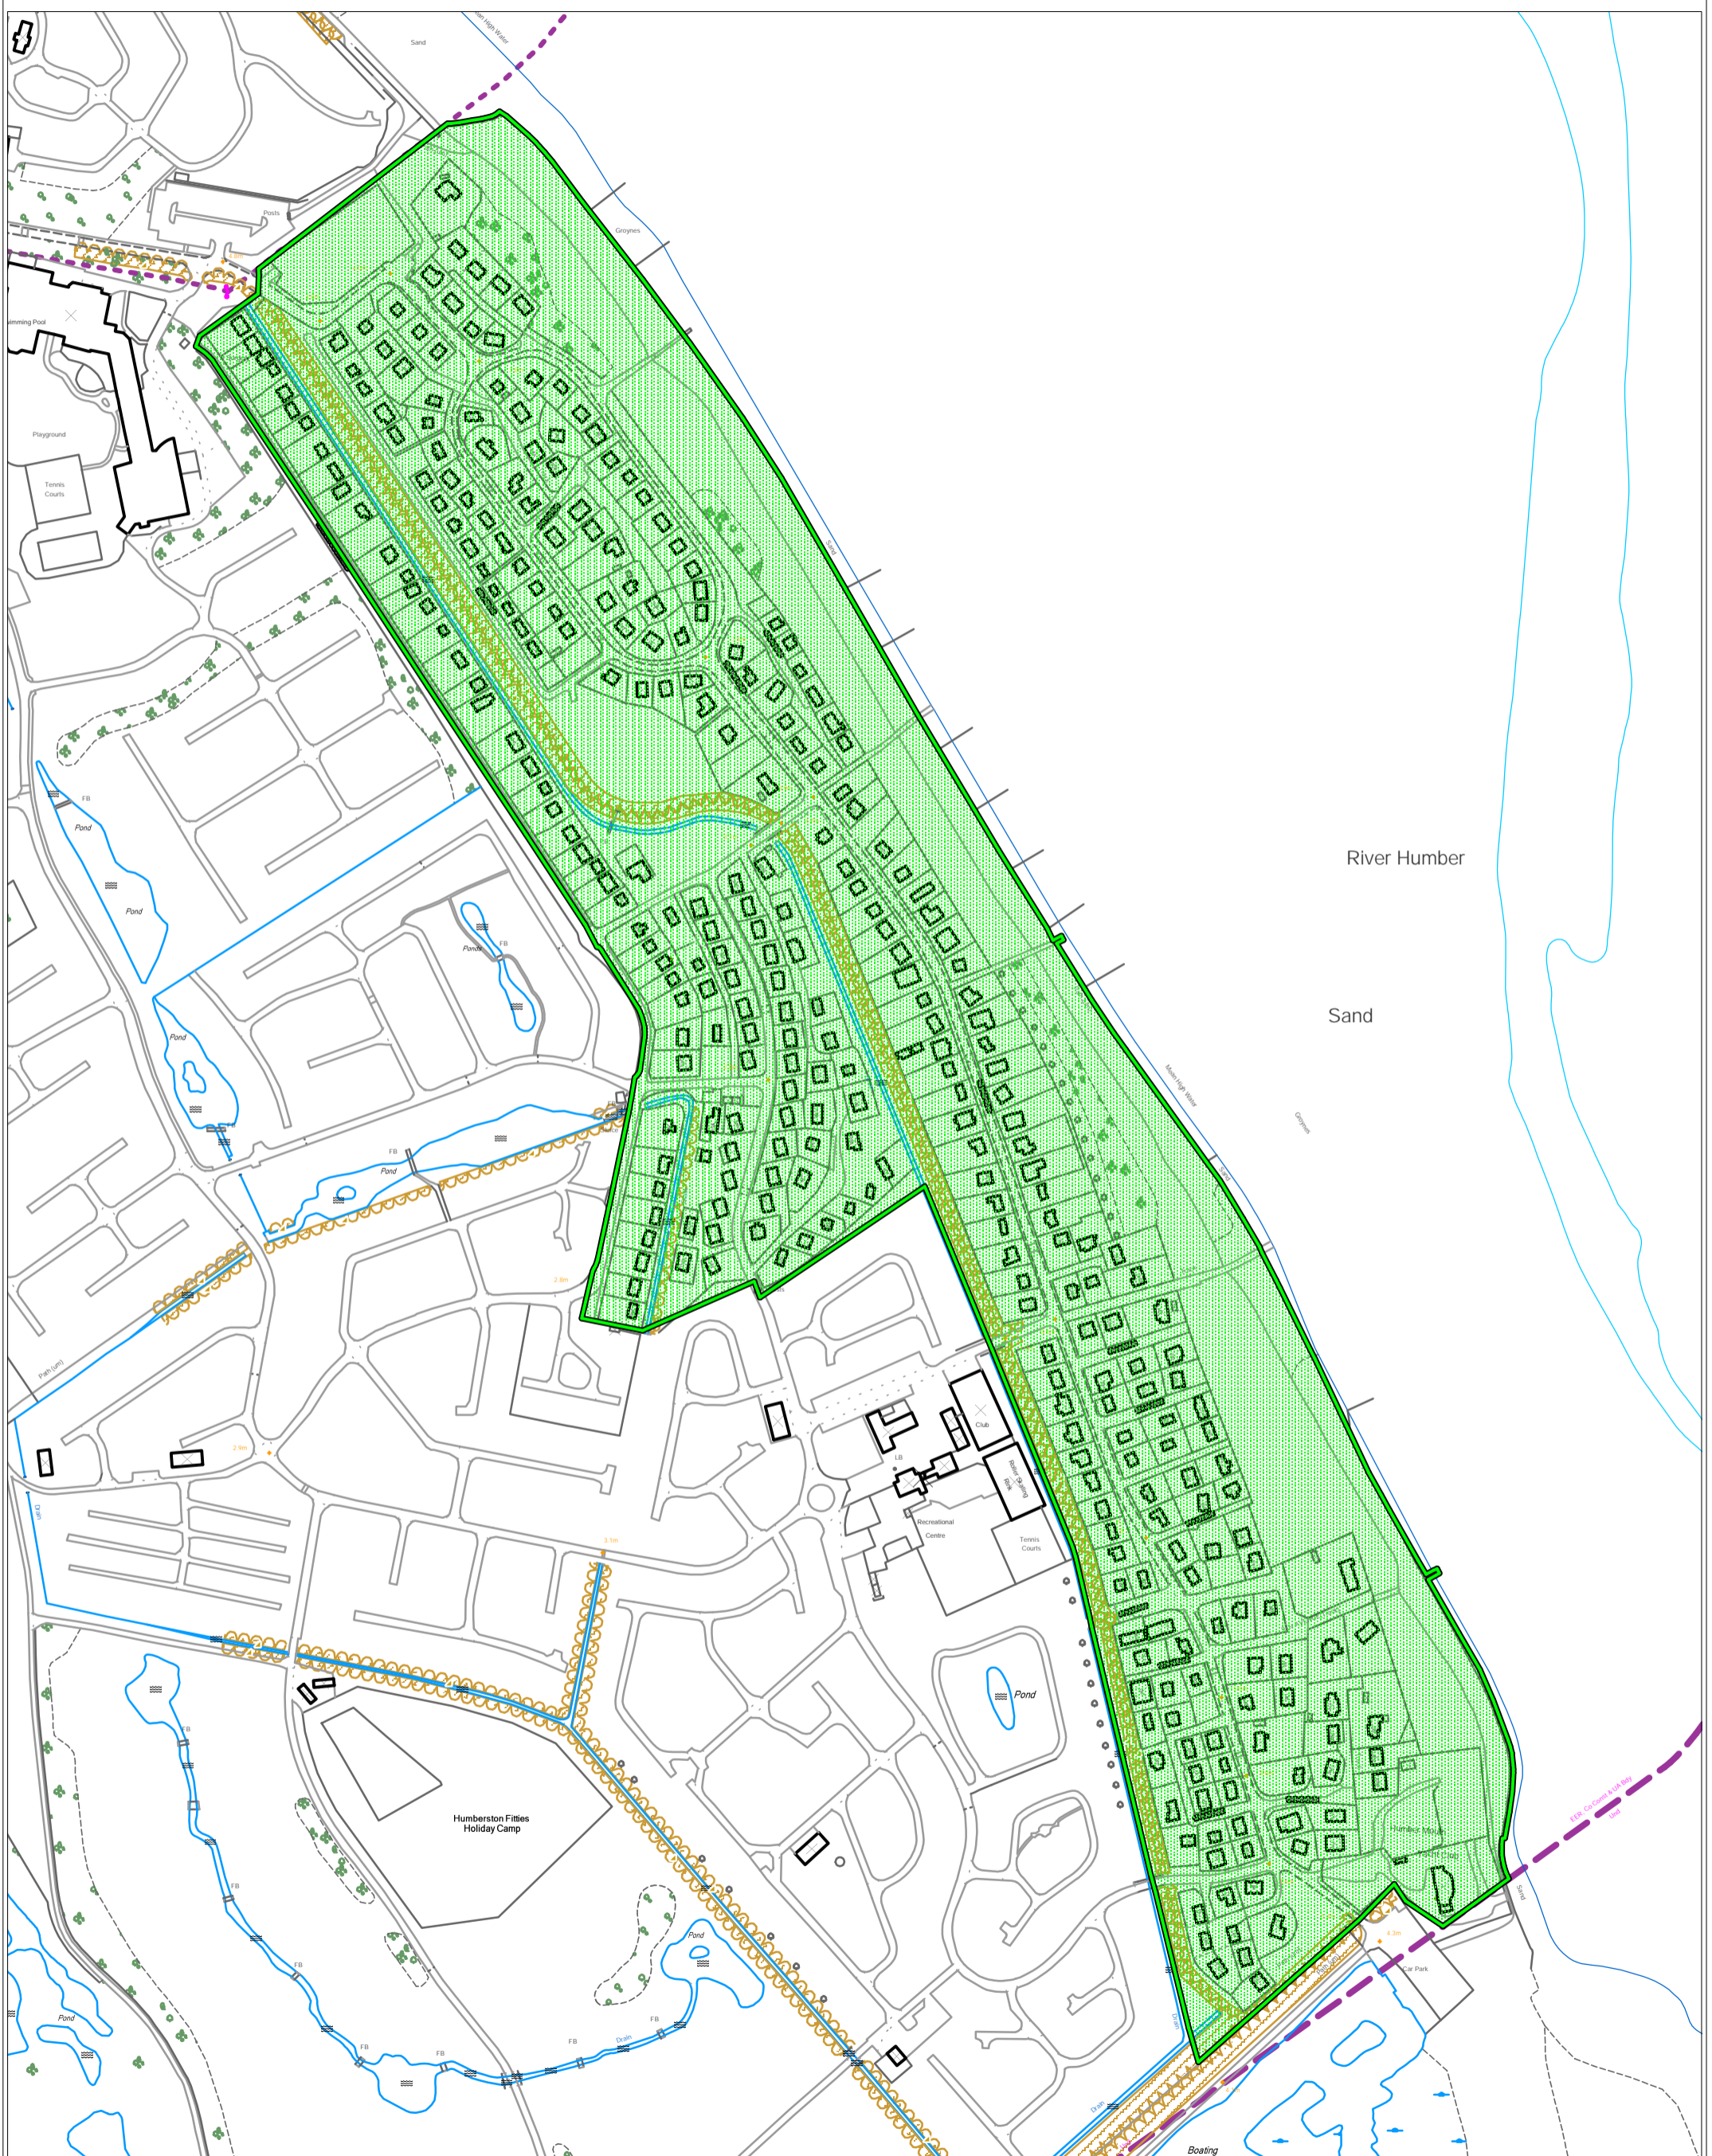

Historic Environment Record
Development Management
Origin Two, Origin Way
Europarc, Grimsby
North East Lincolnshire
DN37 9TZ

Humberston Fitties Conservation Area

Working in Partnership

Reproduced from an Ordnance Survey map with the permission of the Controller of HMSO © Crown Copyright.
Licence number 100020759 North East Lincolnshire Council

1:3500

Not for Reproduction

19th April 2016