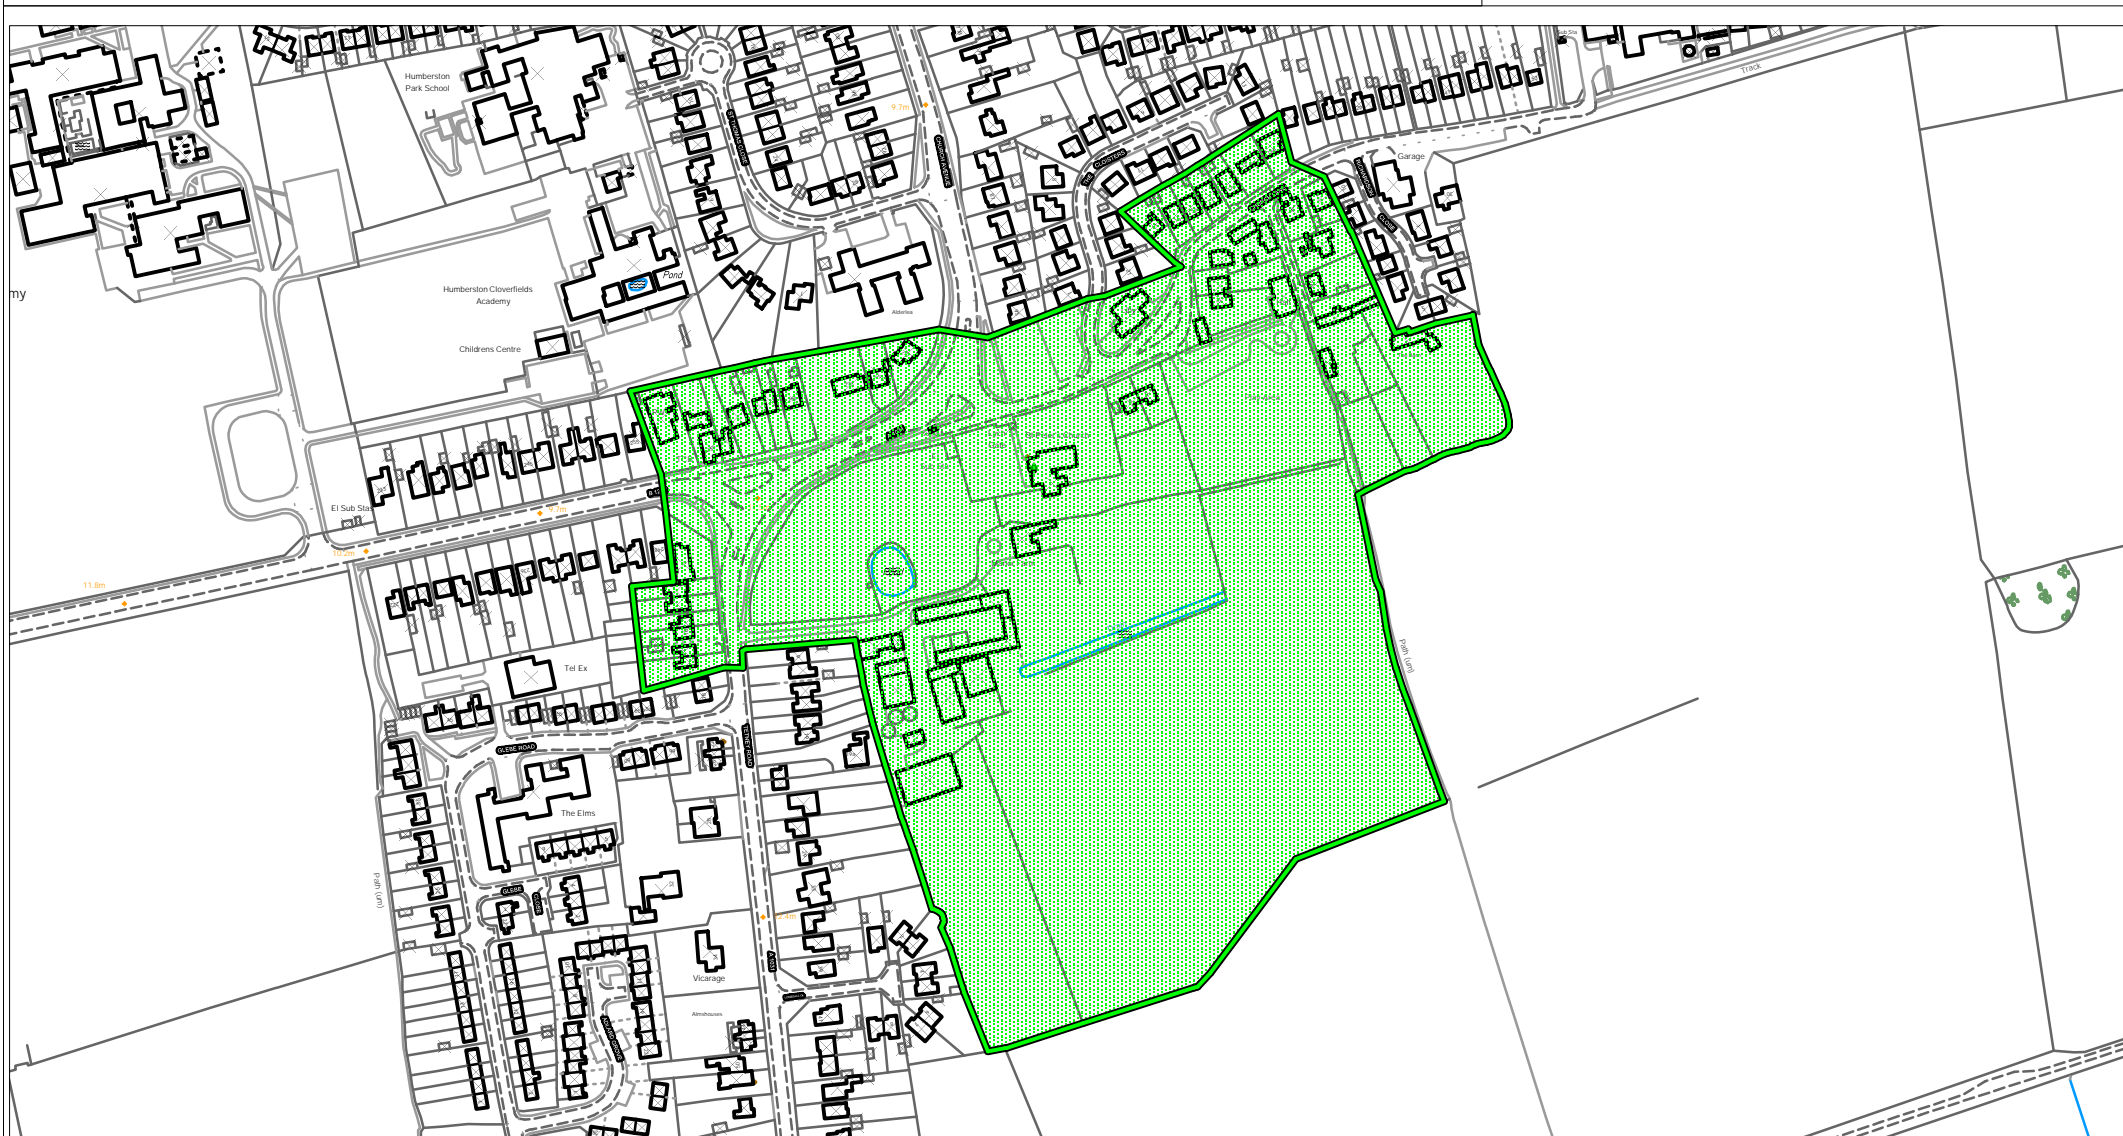

Historic Environment Record  
Development Management  
Origin Two, Origin Way  
Europarc, Grimsby  
North East Lincolnshire  
DN37 9TZ

## Humberston Conservation Area

Reproduced from an Ordnance Survey map with the permission of the Controller of HMSO © Crown Copyright.  
Licence number 100020759 North East Lincolnshire Council