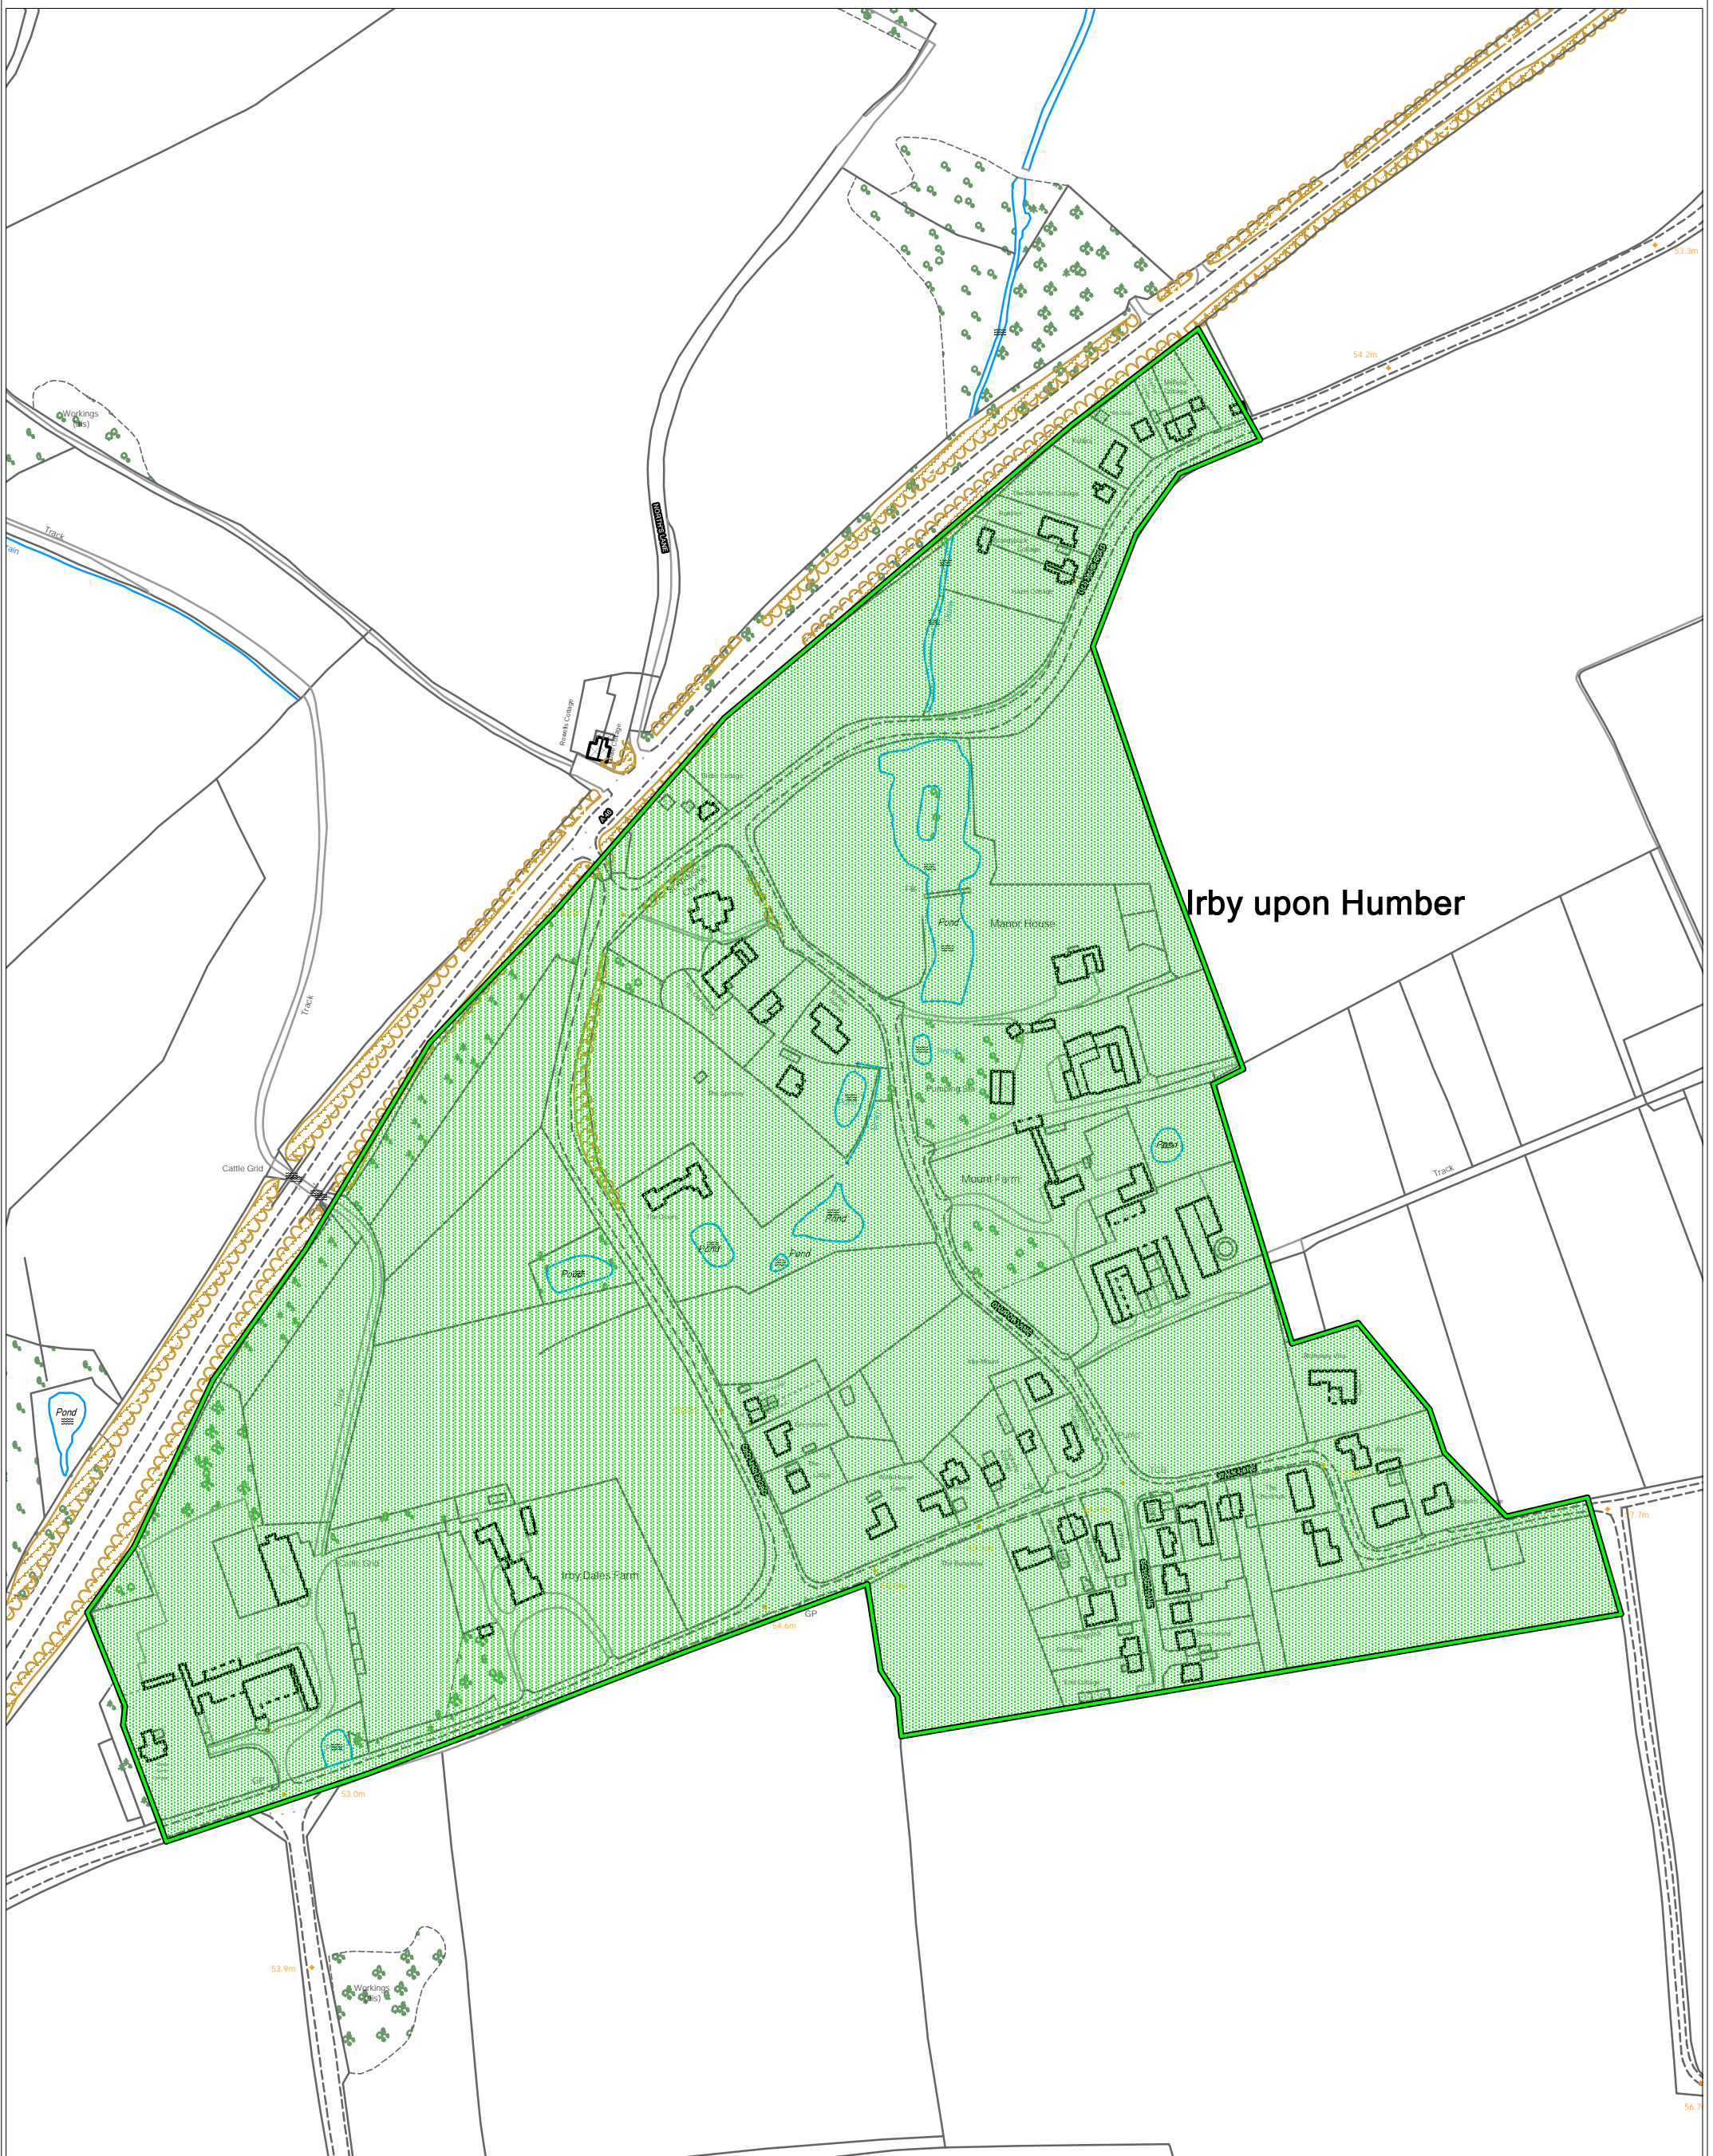

Historic Environment Record
Development Management
Origin Two, Origin Way
Europarc, Grimsby
North East Lincolnshire
DN37 9TZ

Irby upon Humber Conservation Area

Working in Partnership

Reproduced from an Ordnance Survey map with the permission of the Controller of HMSO © Crown Copyright.
Licence number 100020759 North East Lincolnshire Council

1:3000

Not for Reproduction

19th April 2016