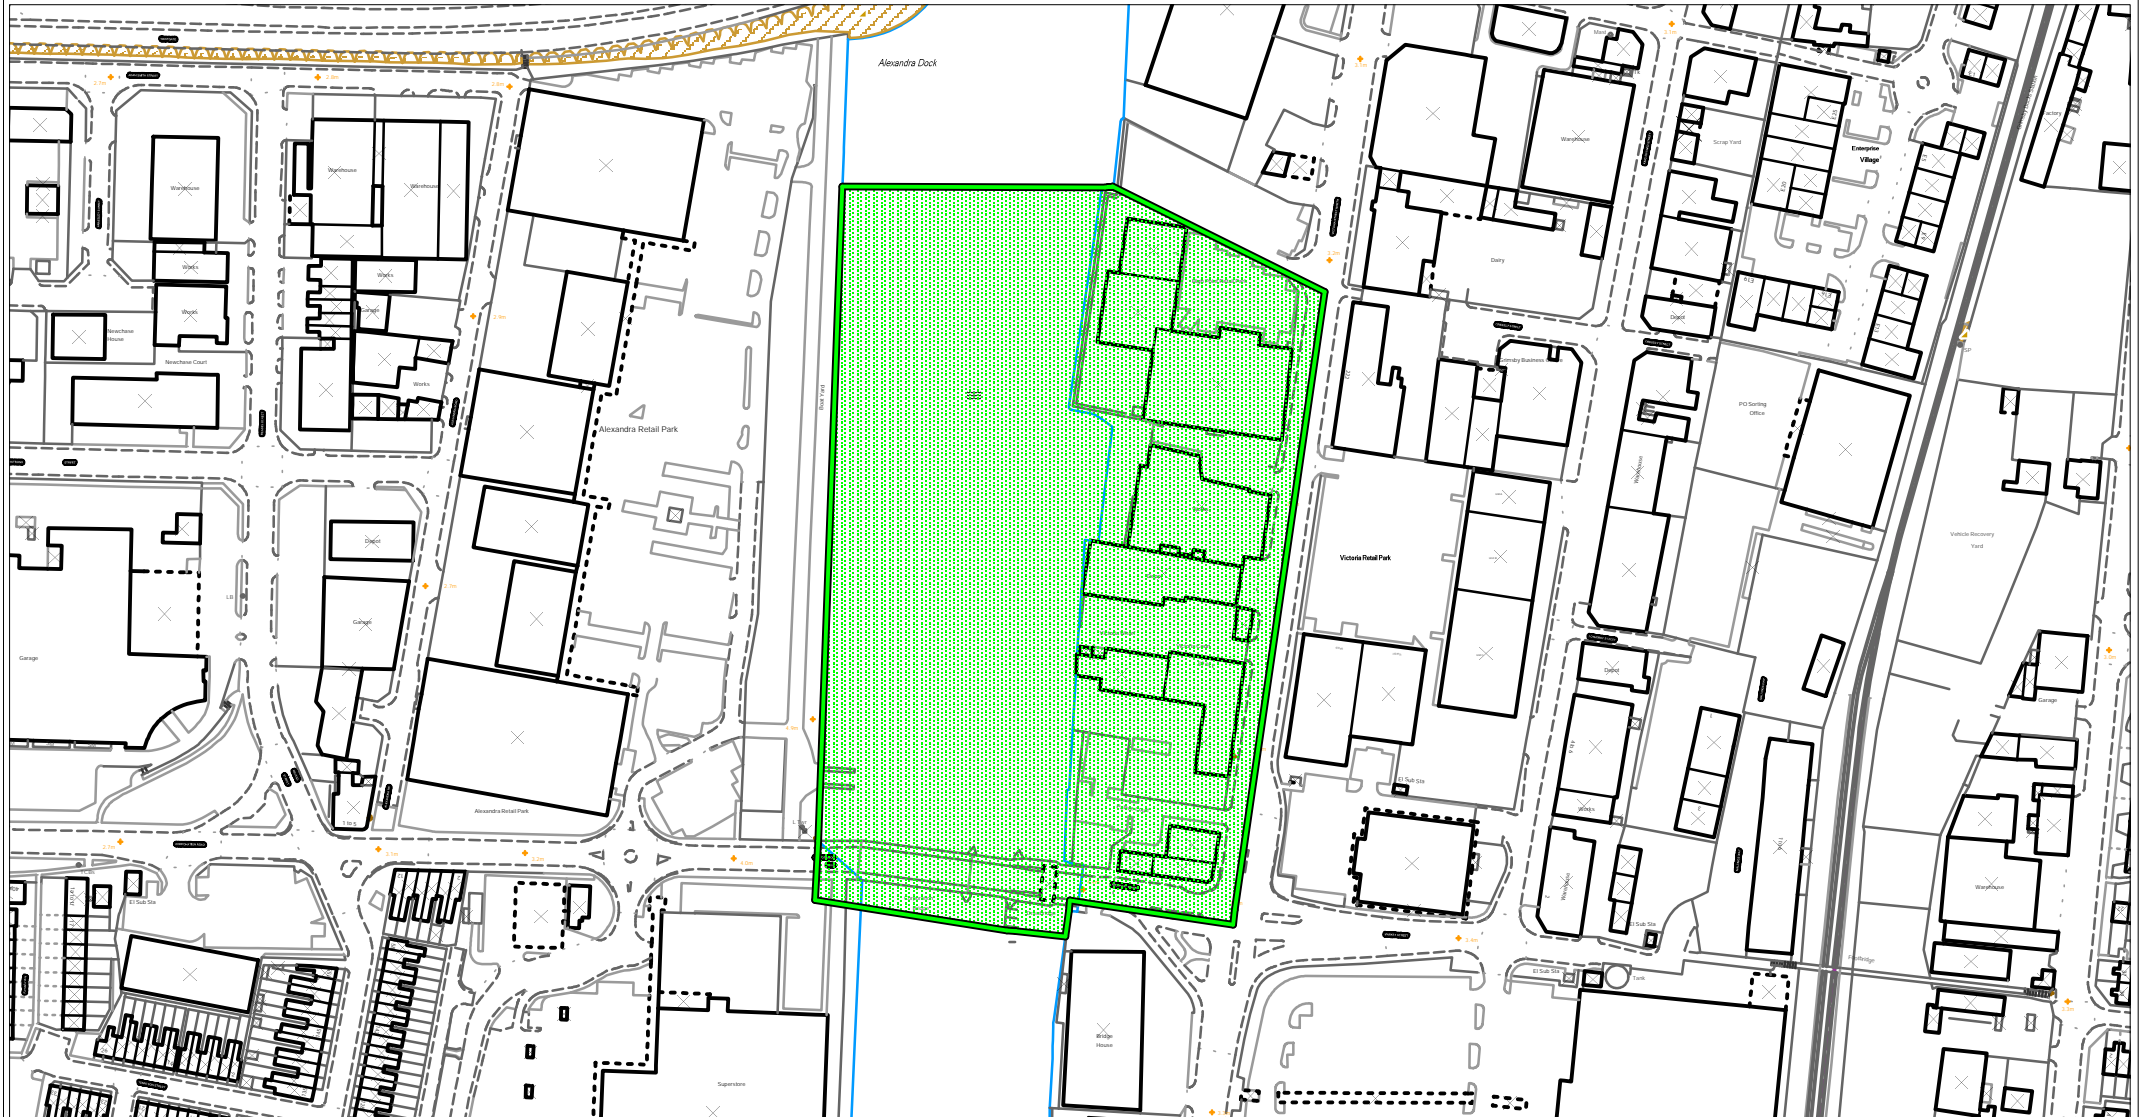

Historic Environment Record  
Development Management  
Origin Two, Origin Way  
Europarc, Grimsby  
North East Lincolnshire  
DN37 9TZ

## Victoria Mills Conservation Area

Reproduced from an Ordnance Survey map with the permission of the Controller of HMSO © Crown Copyright.  
Licence number 100020759 North East Lincolnshire Council