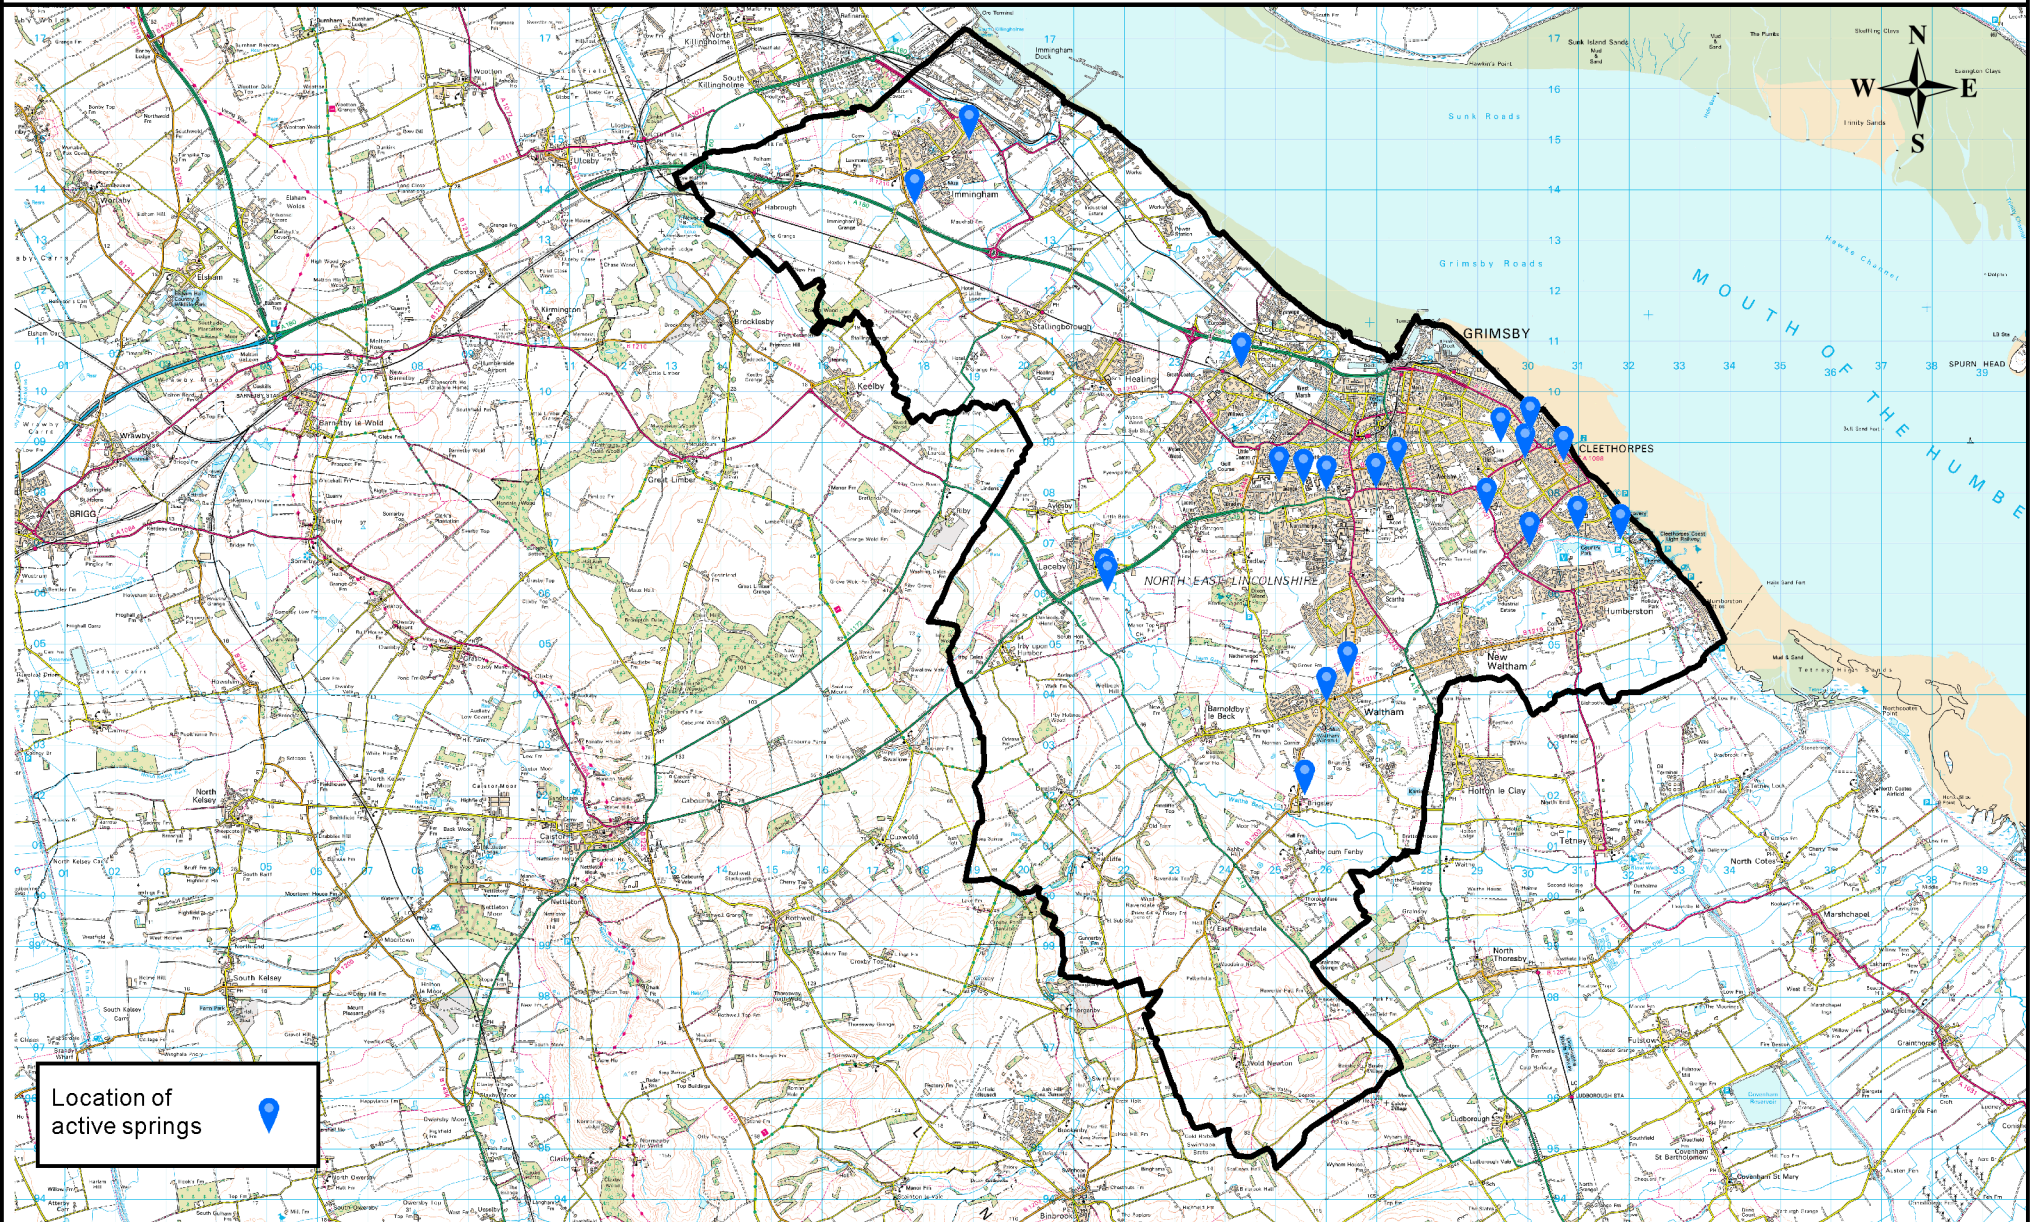

Map Showing Active Springs in the Borough

Location of active springs

North East Lincolnshire Council
Civic Offices
Knoll Street
Cleethorpes, DN35 8LN

This product includes mapping data licensed from Ordnance Survey with the permission of the Controller of HMSO.
© Crown copyright 2014.
All rights reserved. Licence number 100020759

Details Plotting in MapInfo made easier			Rev No.		
Drawn By harrid	Scale 1:150000	Date 05/05/2015			
File / Pathname / Project / Drawing No.					

www.nelincs.gov.uk