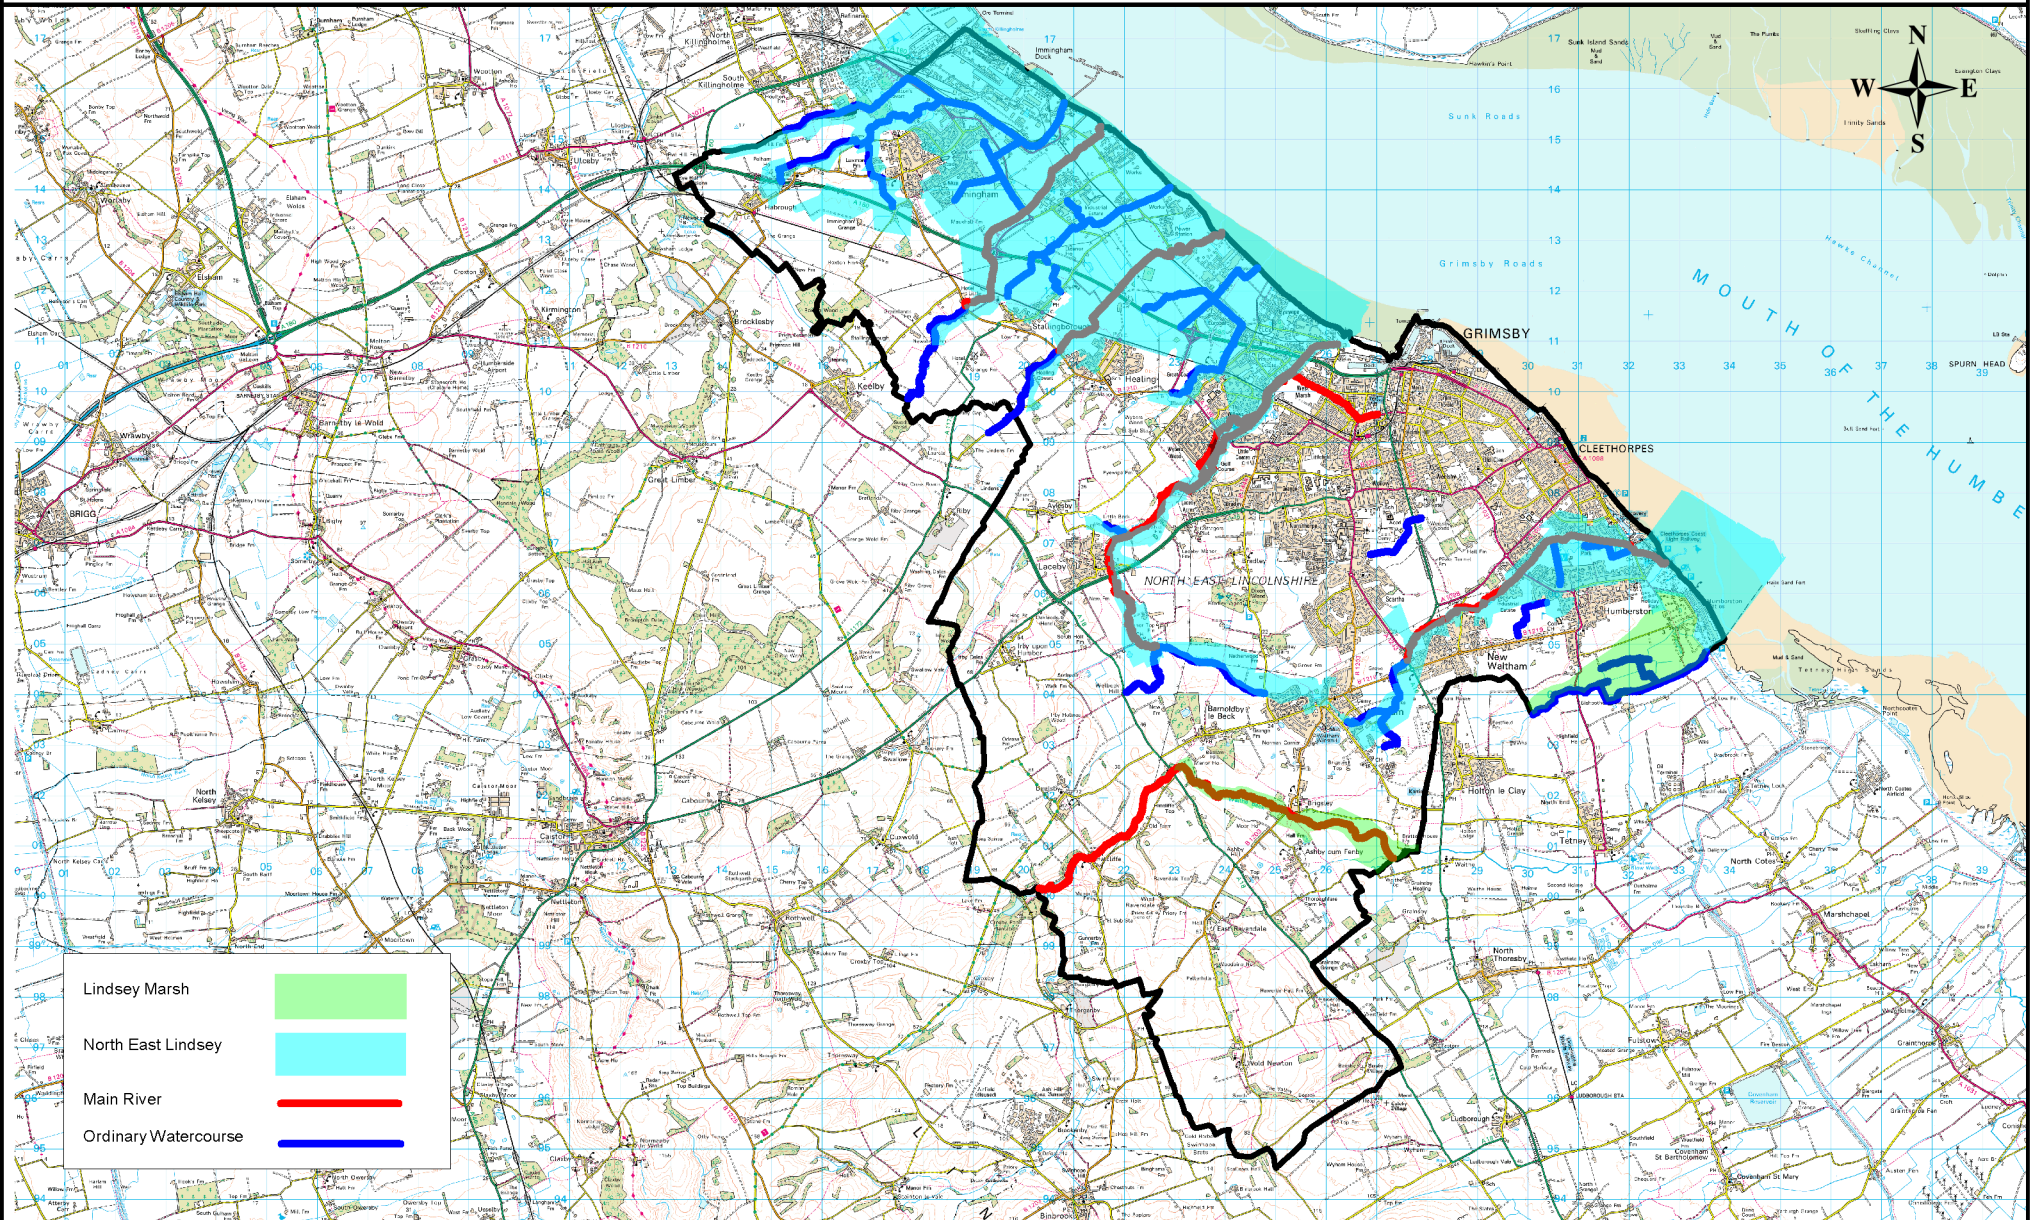

Map of Main Rivers, Ordinary Watercourses and Drainage Board areas

- Lindsey Marsh
- North East Lindsey
- Main River
- Ordinary Watercourse

North East Lincolnshire Council
Civic Offices
Knoll Street
Cleethorpes, DN35 8LN

This product includes mapping data licensed from Ordnance Survey with the permission of the Controller of HMSO.
© Crown copyright 2014.
All rights reserved. Licence number 100020759

Details
Plotting in MapInfo made easier