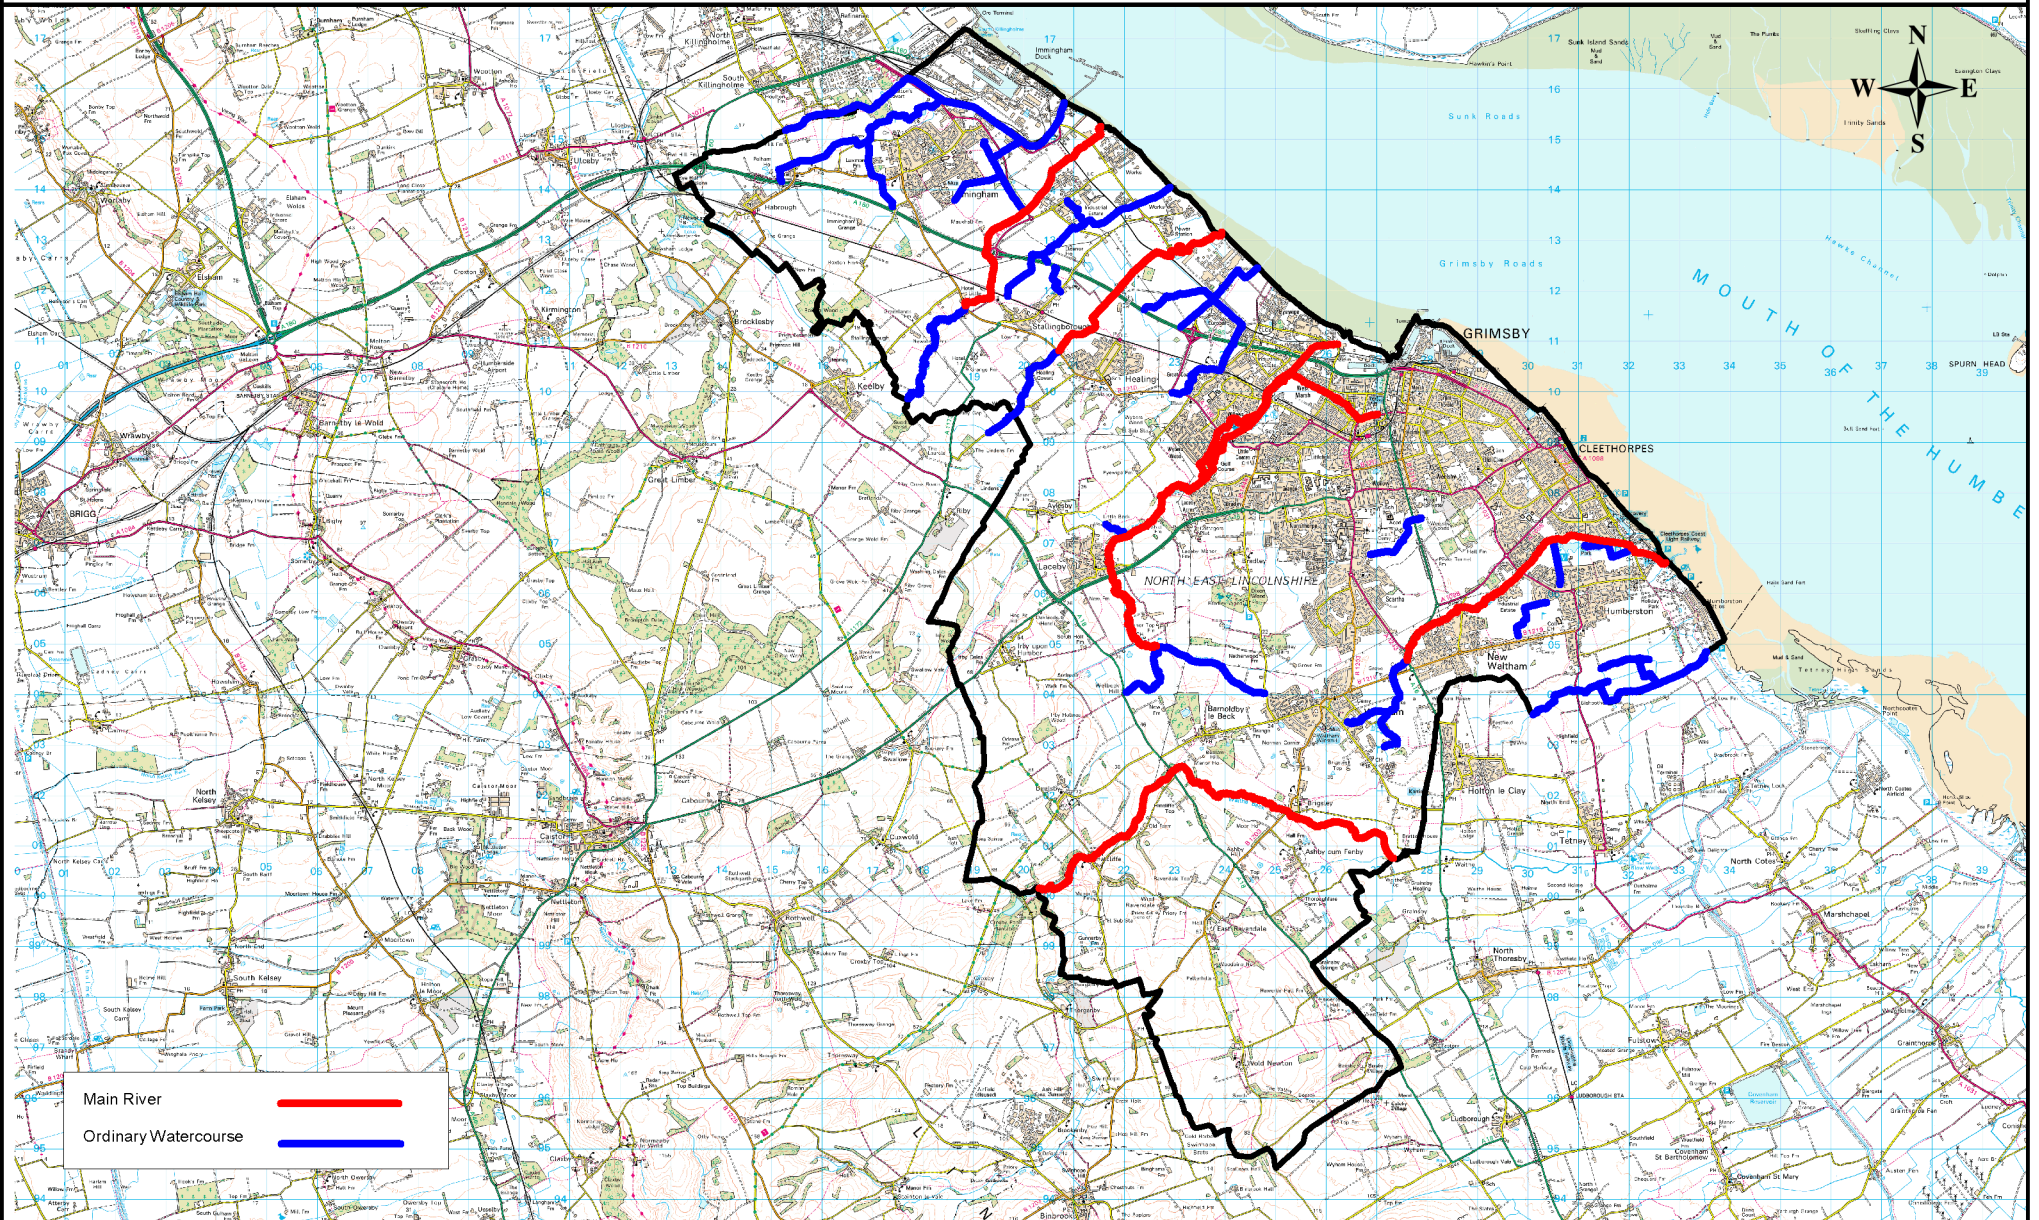

Map of Main Rivers and Ordinary Watercourses

Main River 
 Ordinary Watercourse 

North East Lincolnshire Council
 Civic Offices
 Knoll Street
 Cleethorpes, DN35 8LN

This product includes mapping data licensed from Ordnance Survey with the permission of the Controller of HMSO.
 © Crown copyright 2014.
 All rights reserved. Licence number 100020759

Details Plotting in MapInfo made easier			Rev No.		
Drawn By harrid	Scale 1:150000	Date 05/05/2015			
File / Pathname / Project / Drawing No.					

www.netincs.gov.uk