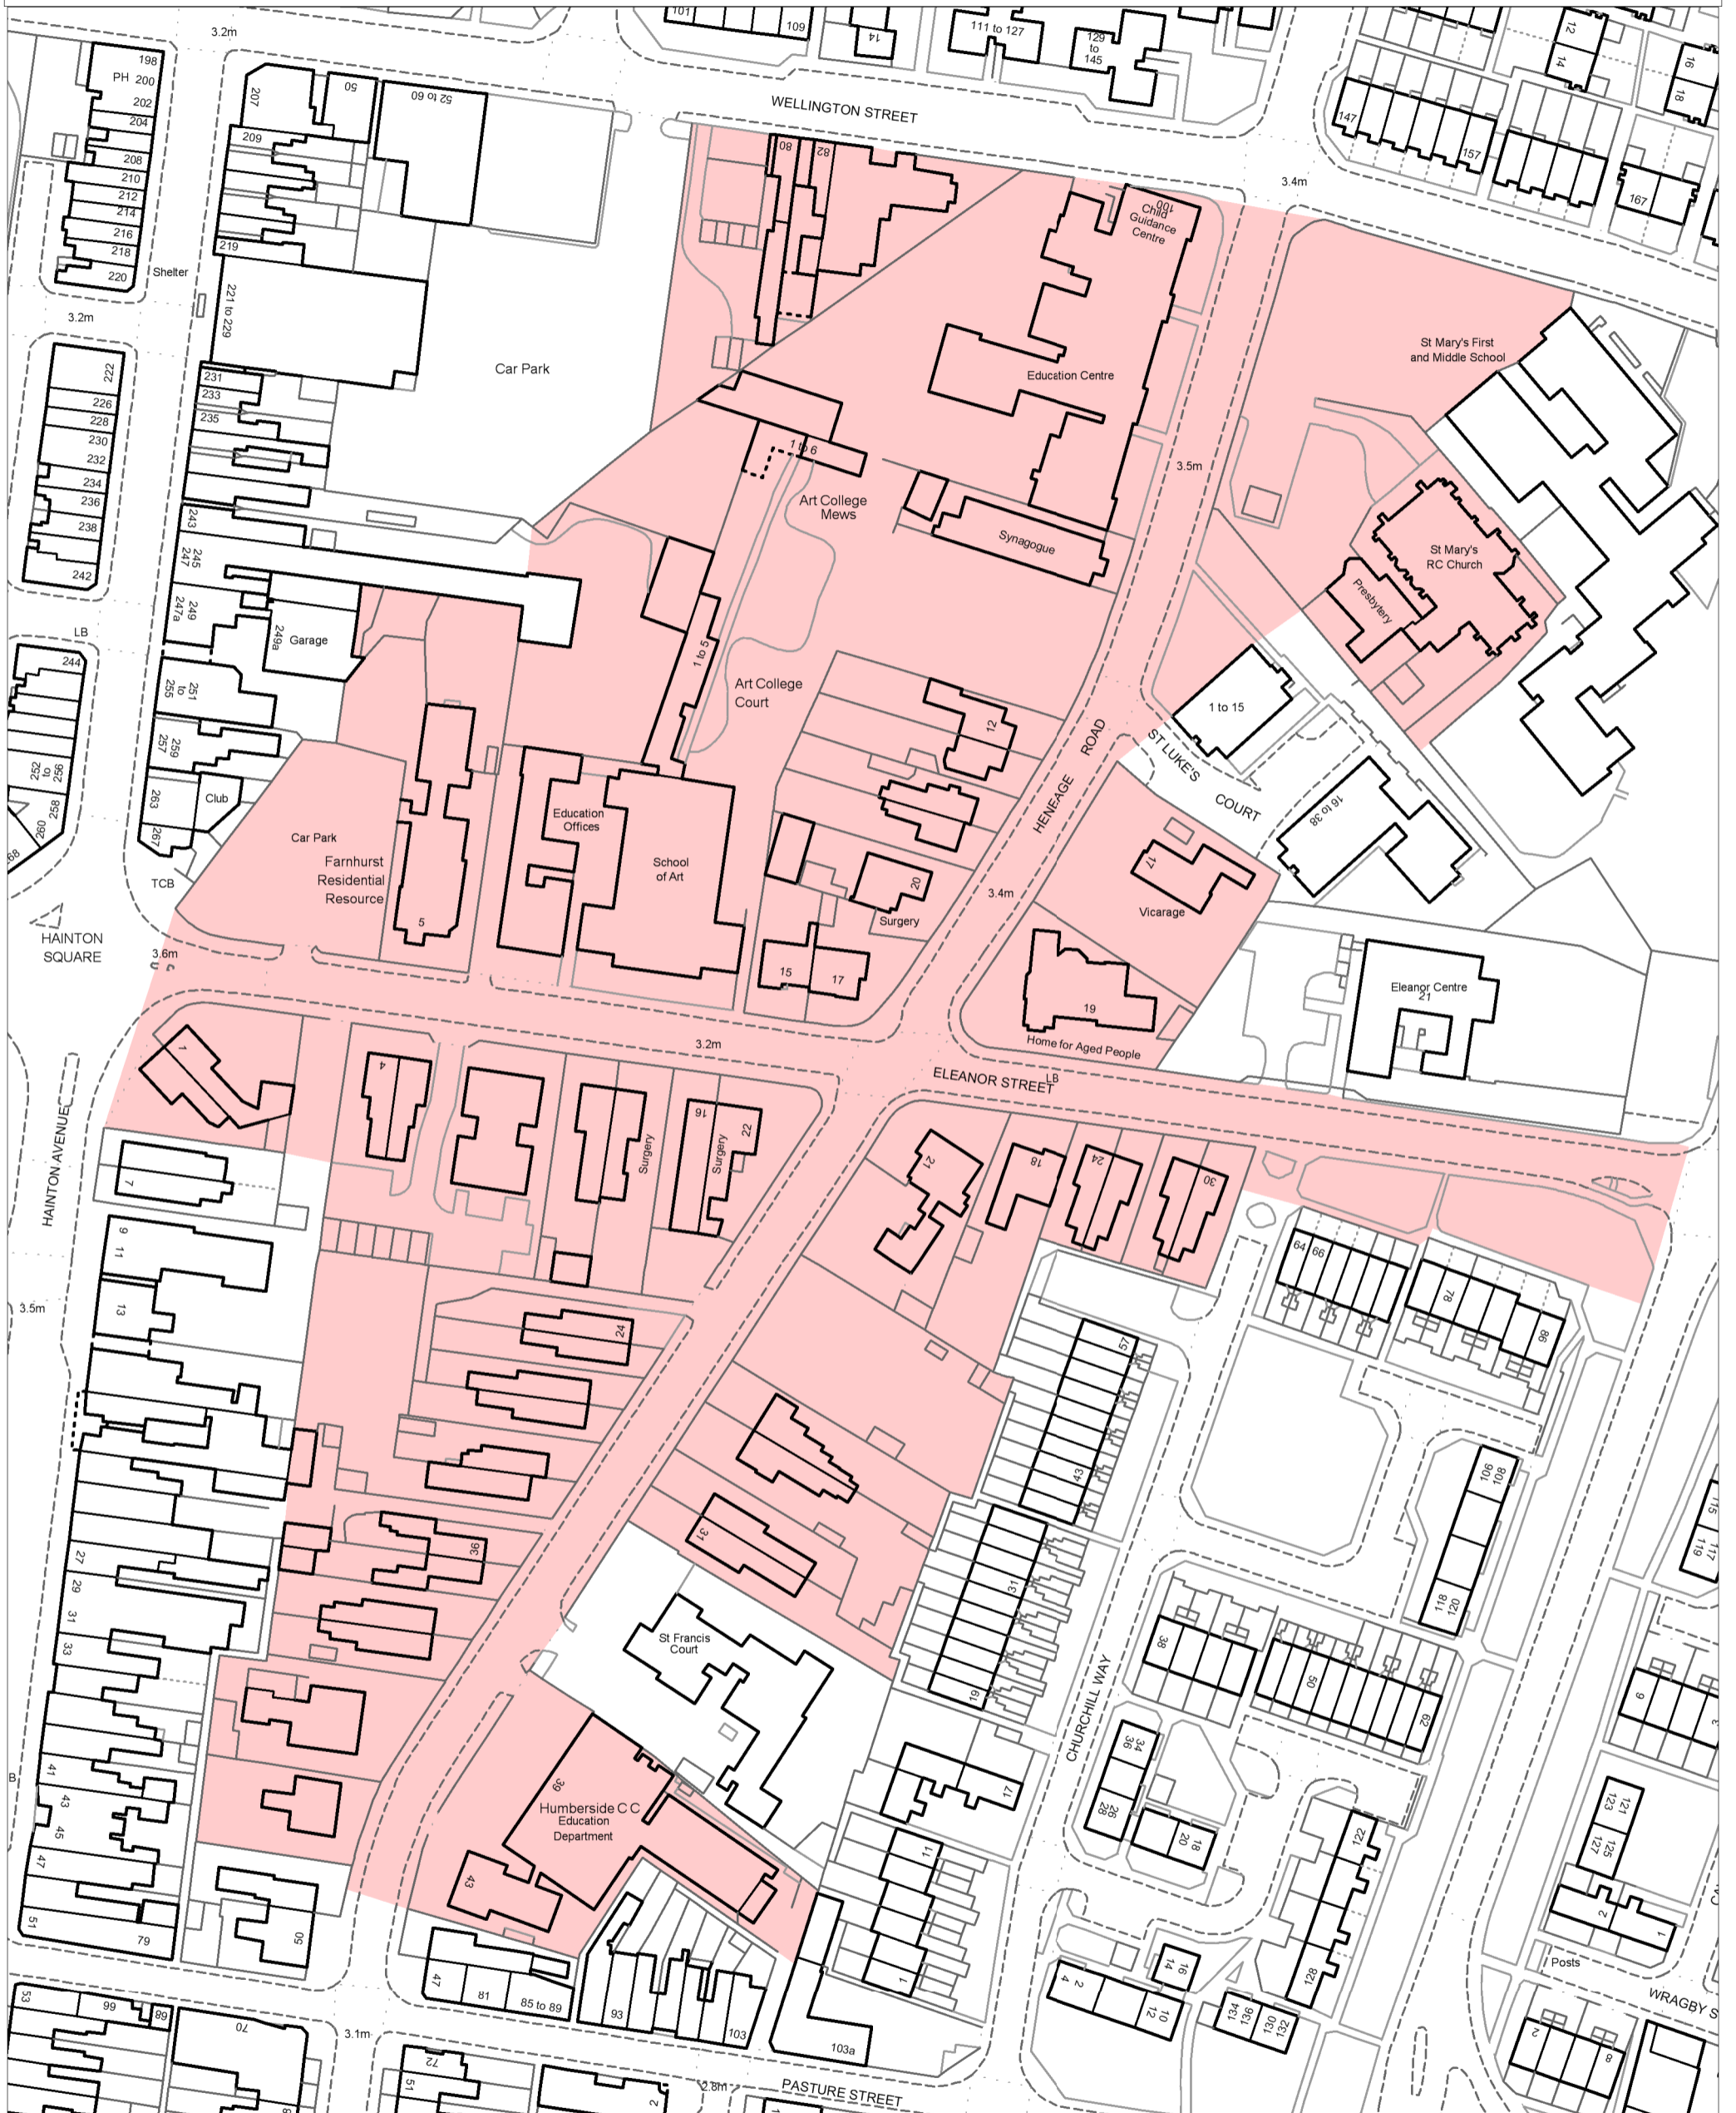

# Holme Hill

 <p>Aligned Assets Limited Links One, Links Business Centre Old Woking Road, Old Woking Surrey, GU22 8BF</p>	<p>This product includes mapping data licensed from Ordnance Survey with the permission of the controller of HMSO. © Crown copyright 2009. All rights reserved 10020759</p>	<p>Details Plotting in MapInfo made easier</p>		<p>Rev No.</p>	
		<p>Drawn By</p>	<p>Scale 1:1250</p>	<p>Date 06/01/2010</p>	<p><a href="http://www.aligned-assets.co.uk">www.aligned-assets.co.uk</a></p>
		<p>File / Pathname / Project / Drawing No.</p>			