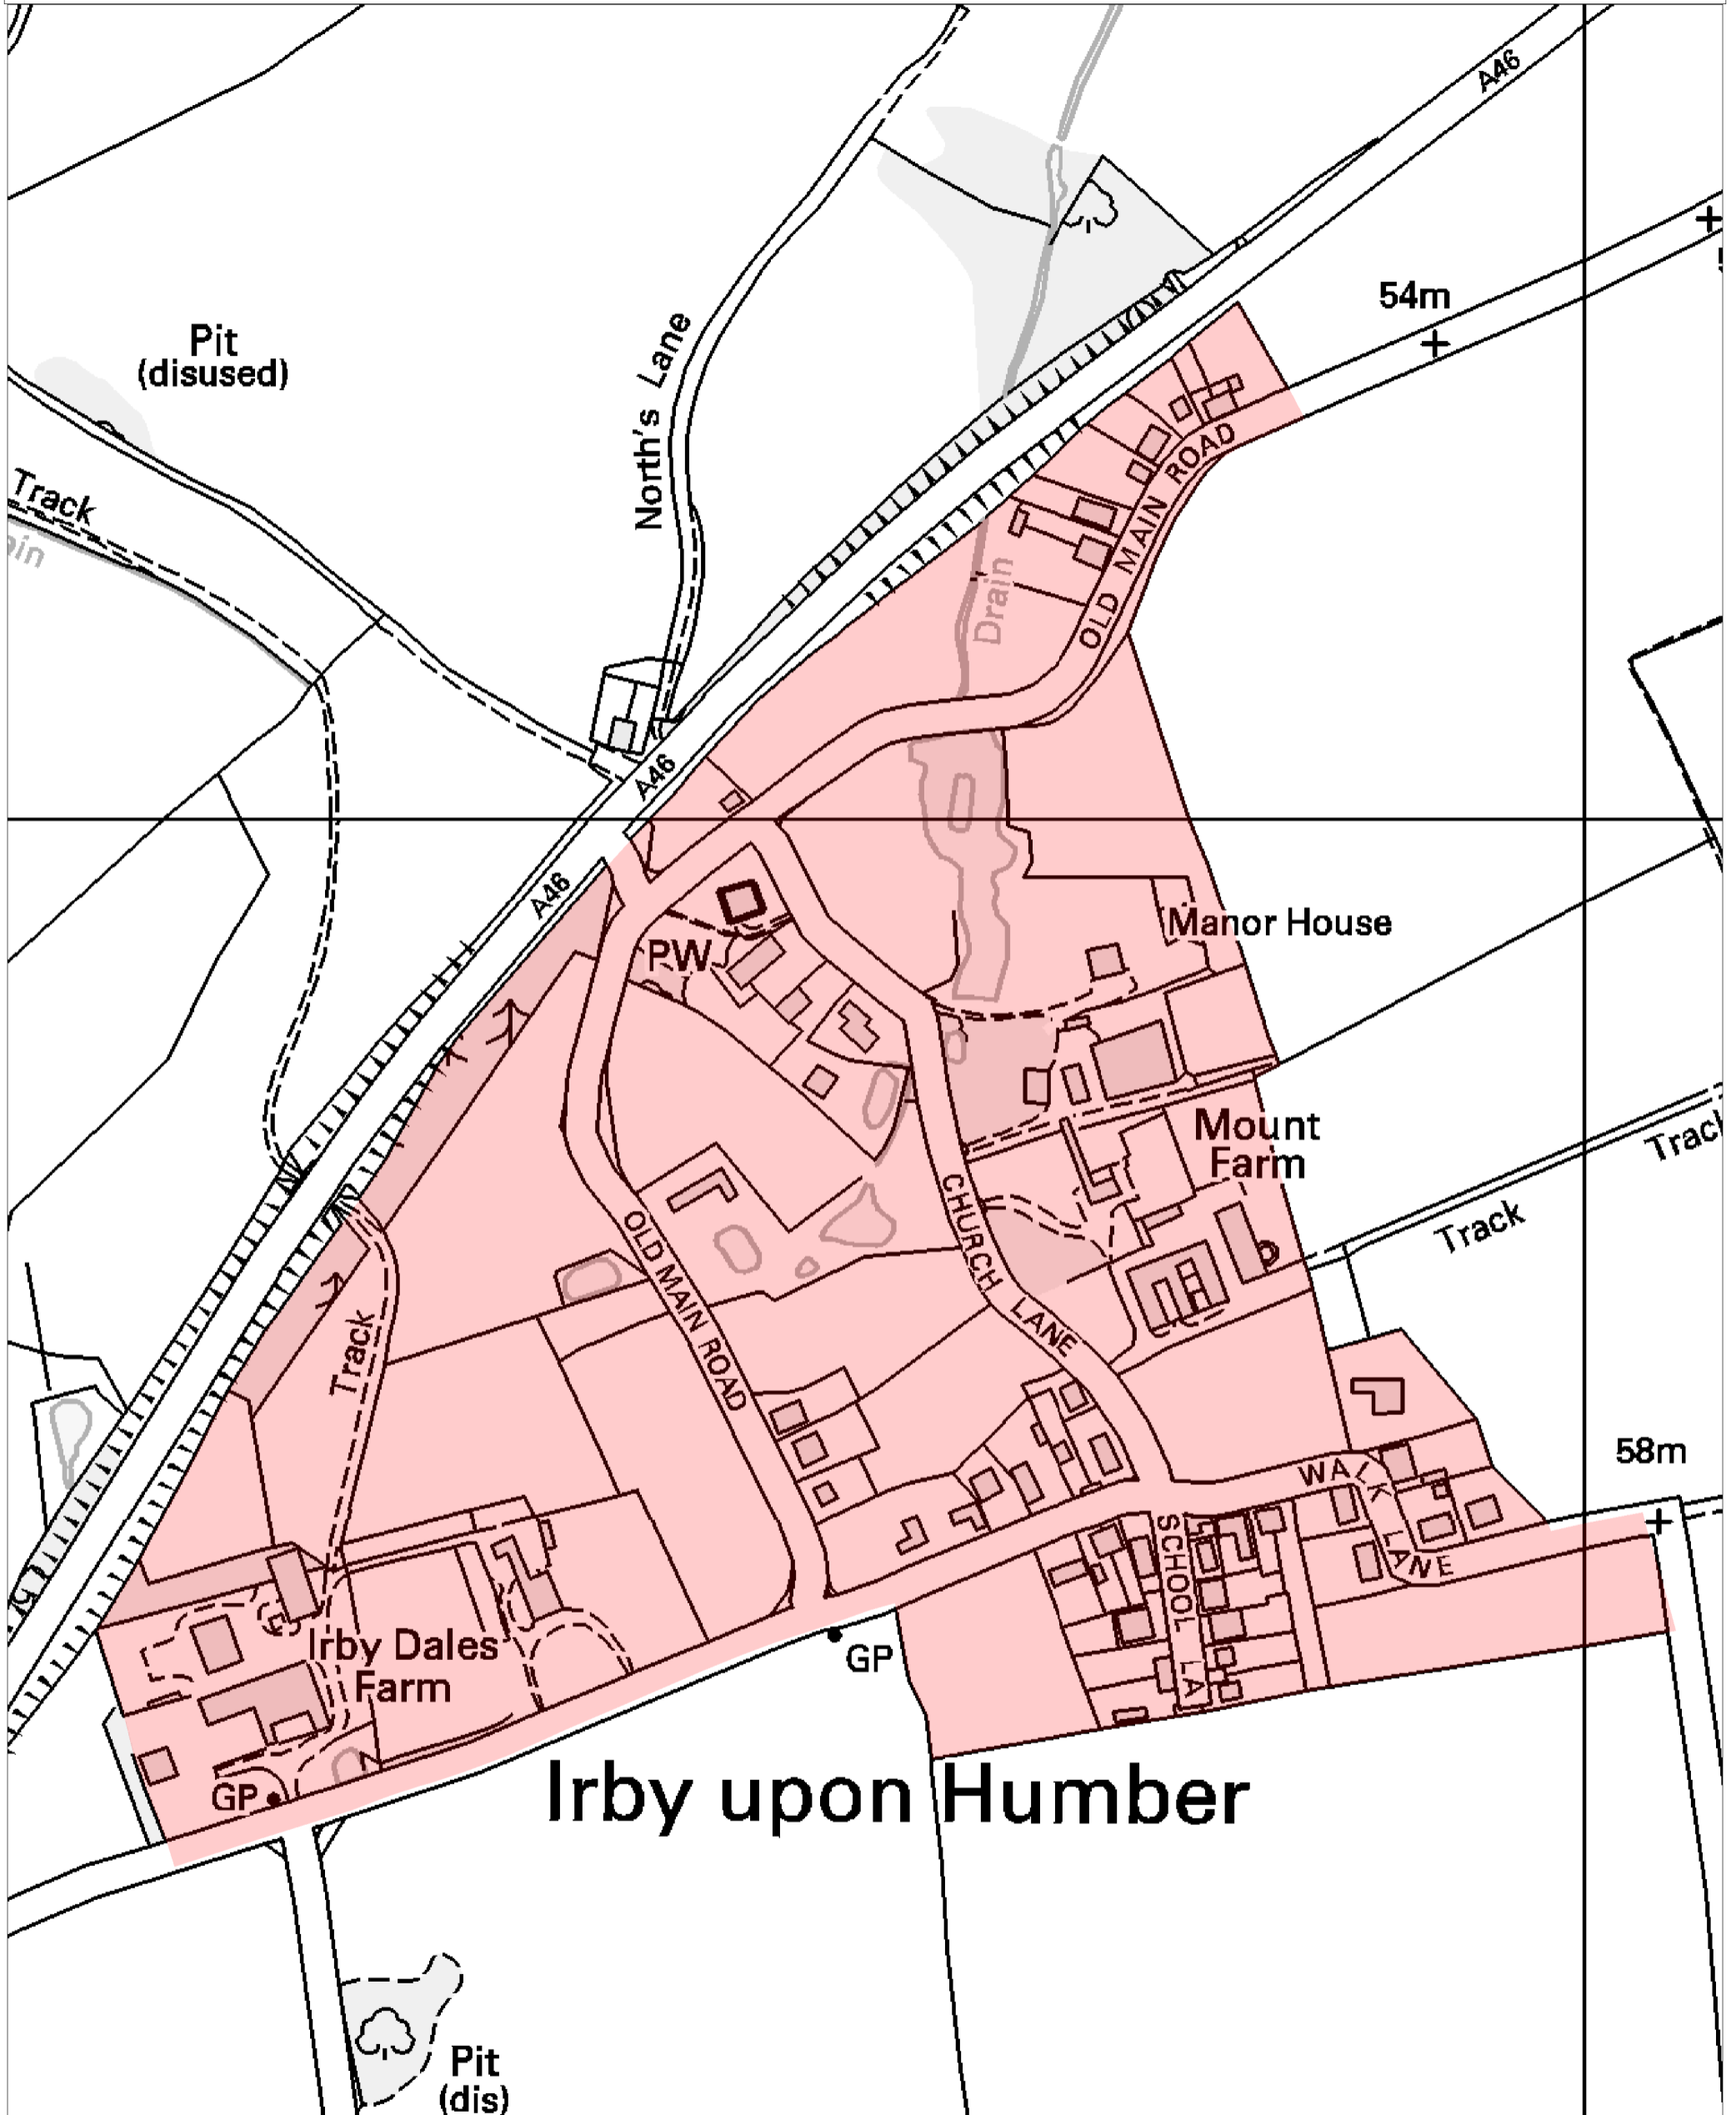

Irby

Irby upon Humber

| | | | | | | | | |
|---|---|---|-------------------------|----------------------------|--|--|----------------|---|
|  <p>NORTH EAST LINCOLNSHIRE COUNCIL www.nelincs.gov.uk</p> | <p>Aligned Assets Limited Links One, Links Business Centre Old Woking Road, Old Woking Surrey, GU22 8BF</p> | <p>This product includes mapping data licensed from Ordnance Survey with the permission of the controller of HMSO. © Crown copyright 2009. All rights reserved 10020759</p> | | | <p>Details Plotting in MapInfo made easier</p> | | <p>Rev No.</p> | <p>www.aligned-assets.co.uk</p> |
| | | <p>Drawn By</p> | <p>Scale 1:4500</p> | <p>Date 06/01/2010</p> | | | | |
| | | <p>File / Pathname / Project / Drawing No.</p> | | | | | | |