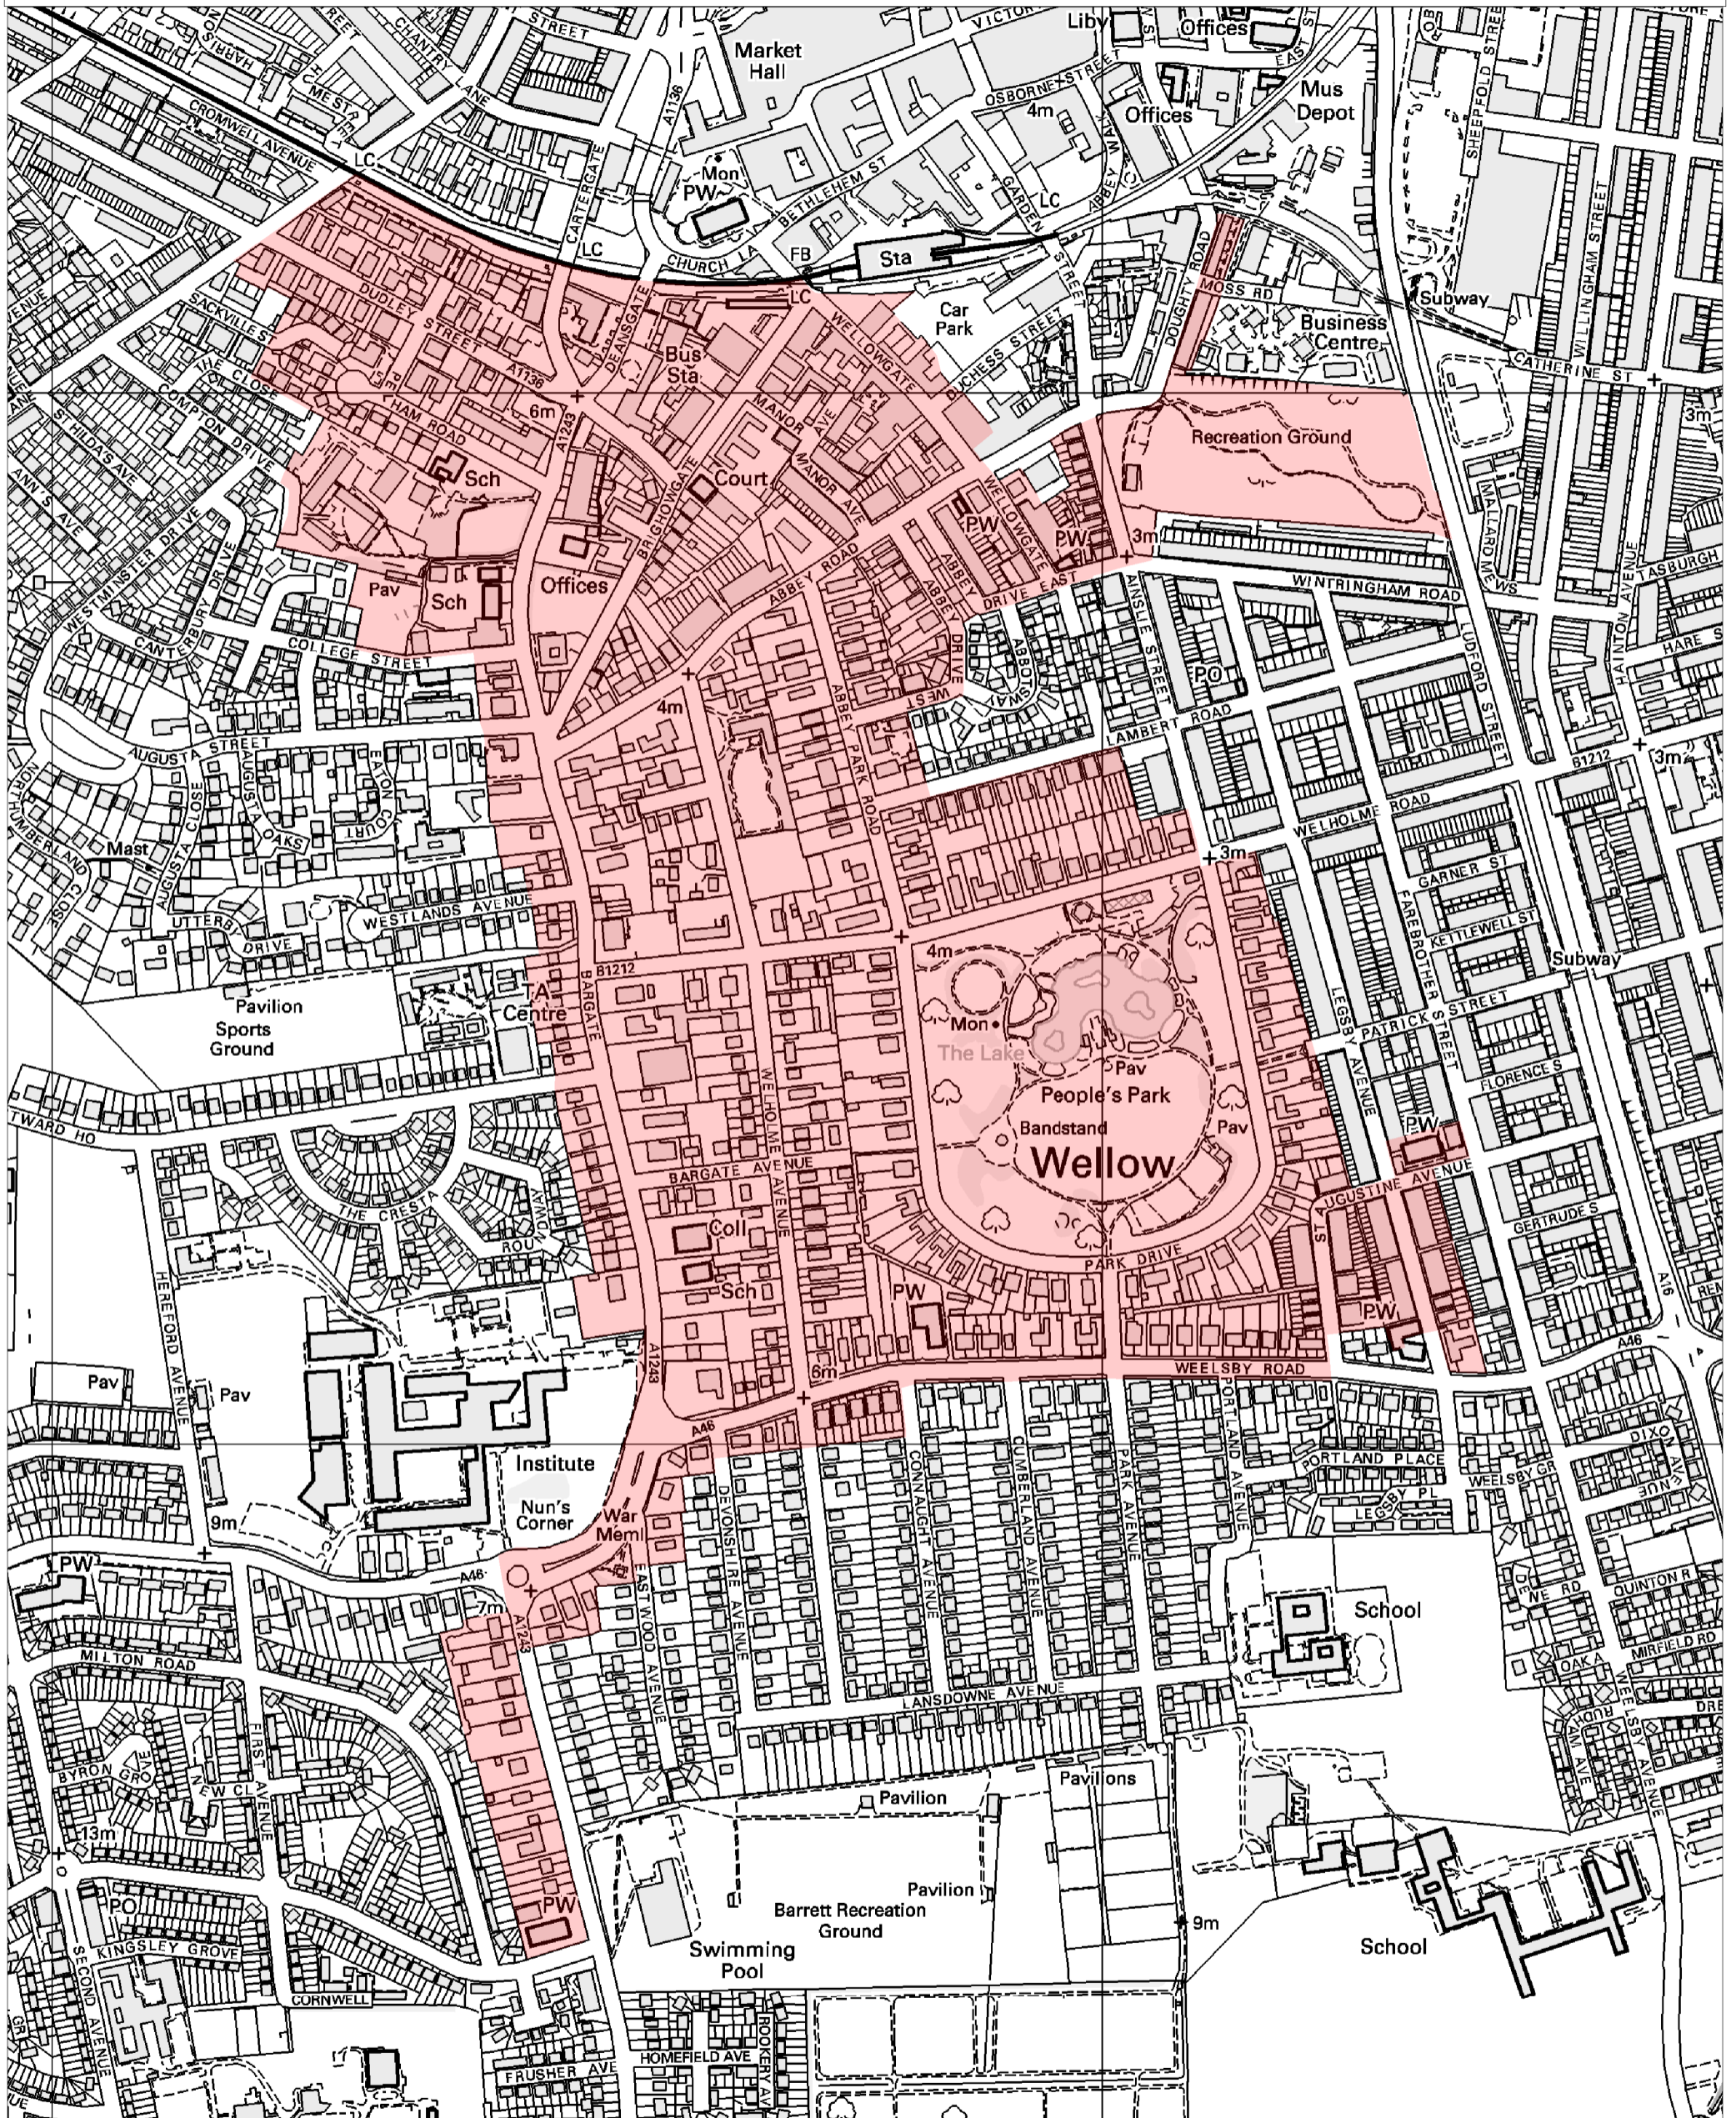

Wellow

| | | | | | |
|---|---|--|-------------------------|----------------------------|--|
|  <p>Aligned Assets Limited Links One, Links Business Centre Old Woking Road, Old Woking Surrey, GU22 8BF</p> | <p>This product includes mapping data licensed from Ordnance Survey with the permission of the controller of HMSO. © Crown copyright 2009. All rights reserved 10020759</p> | <p>Details Plotting in MapInfo made easier</p> | | <p>Rev No.</p> | |
| | | <p>Drawn By</p> | <p>Scale 1:6000</p> | <p>Date 06/01/2010</p> | |
| | | <p>File / Pathname / Project / Drawing No.</p> | | | |