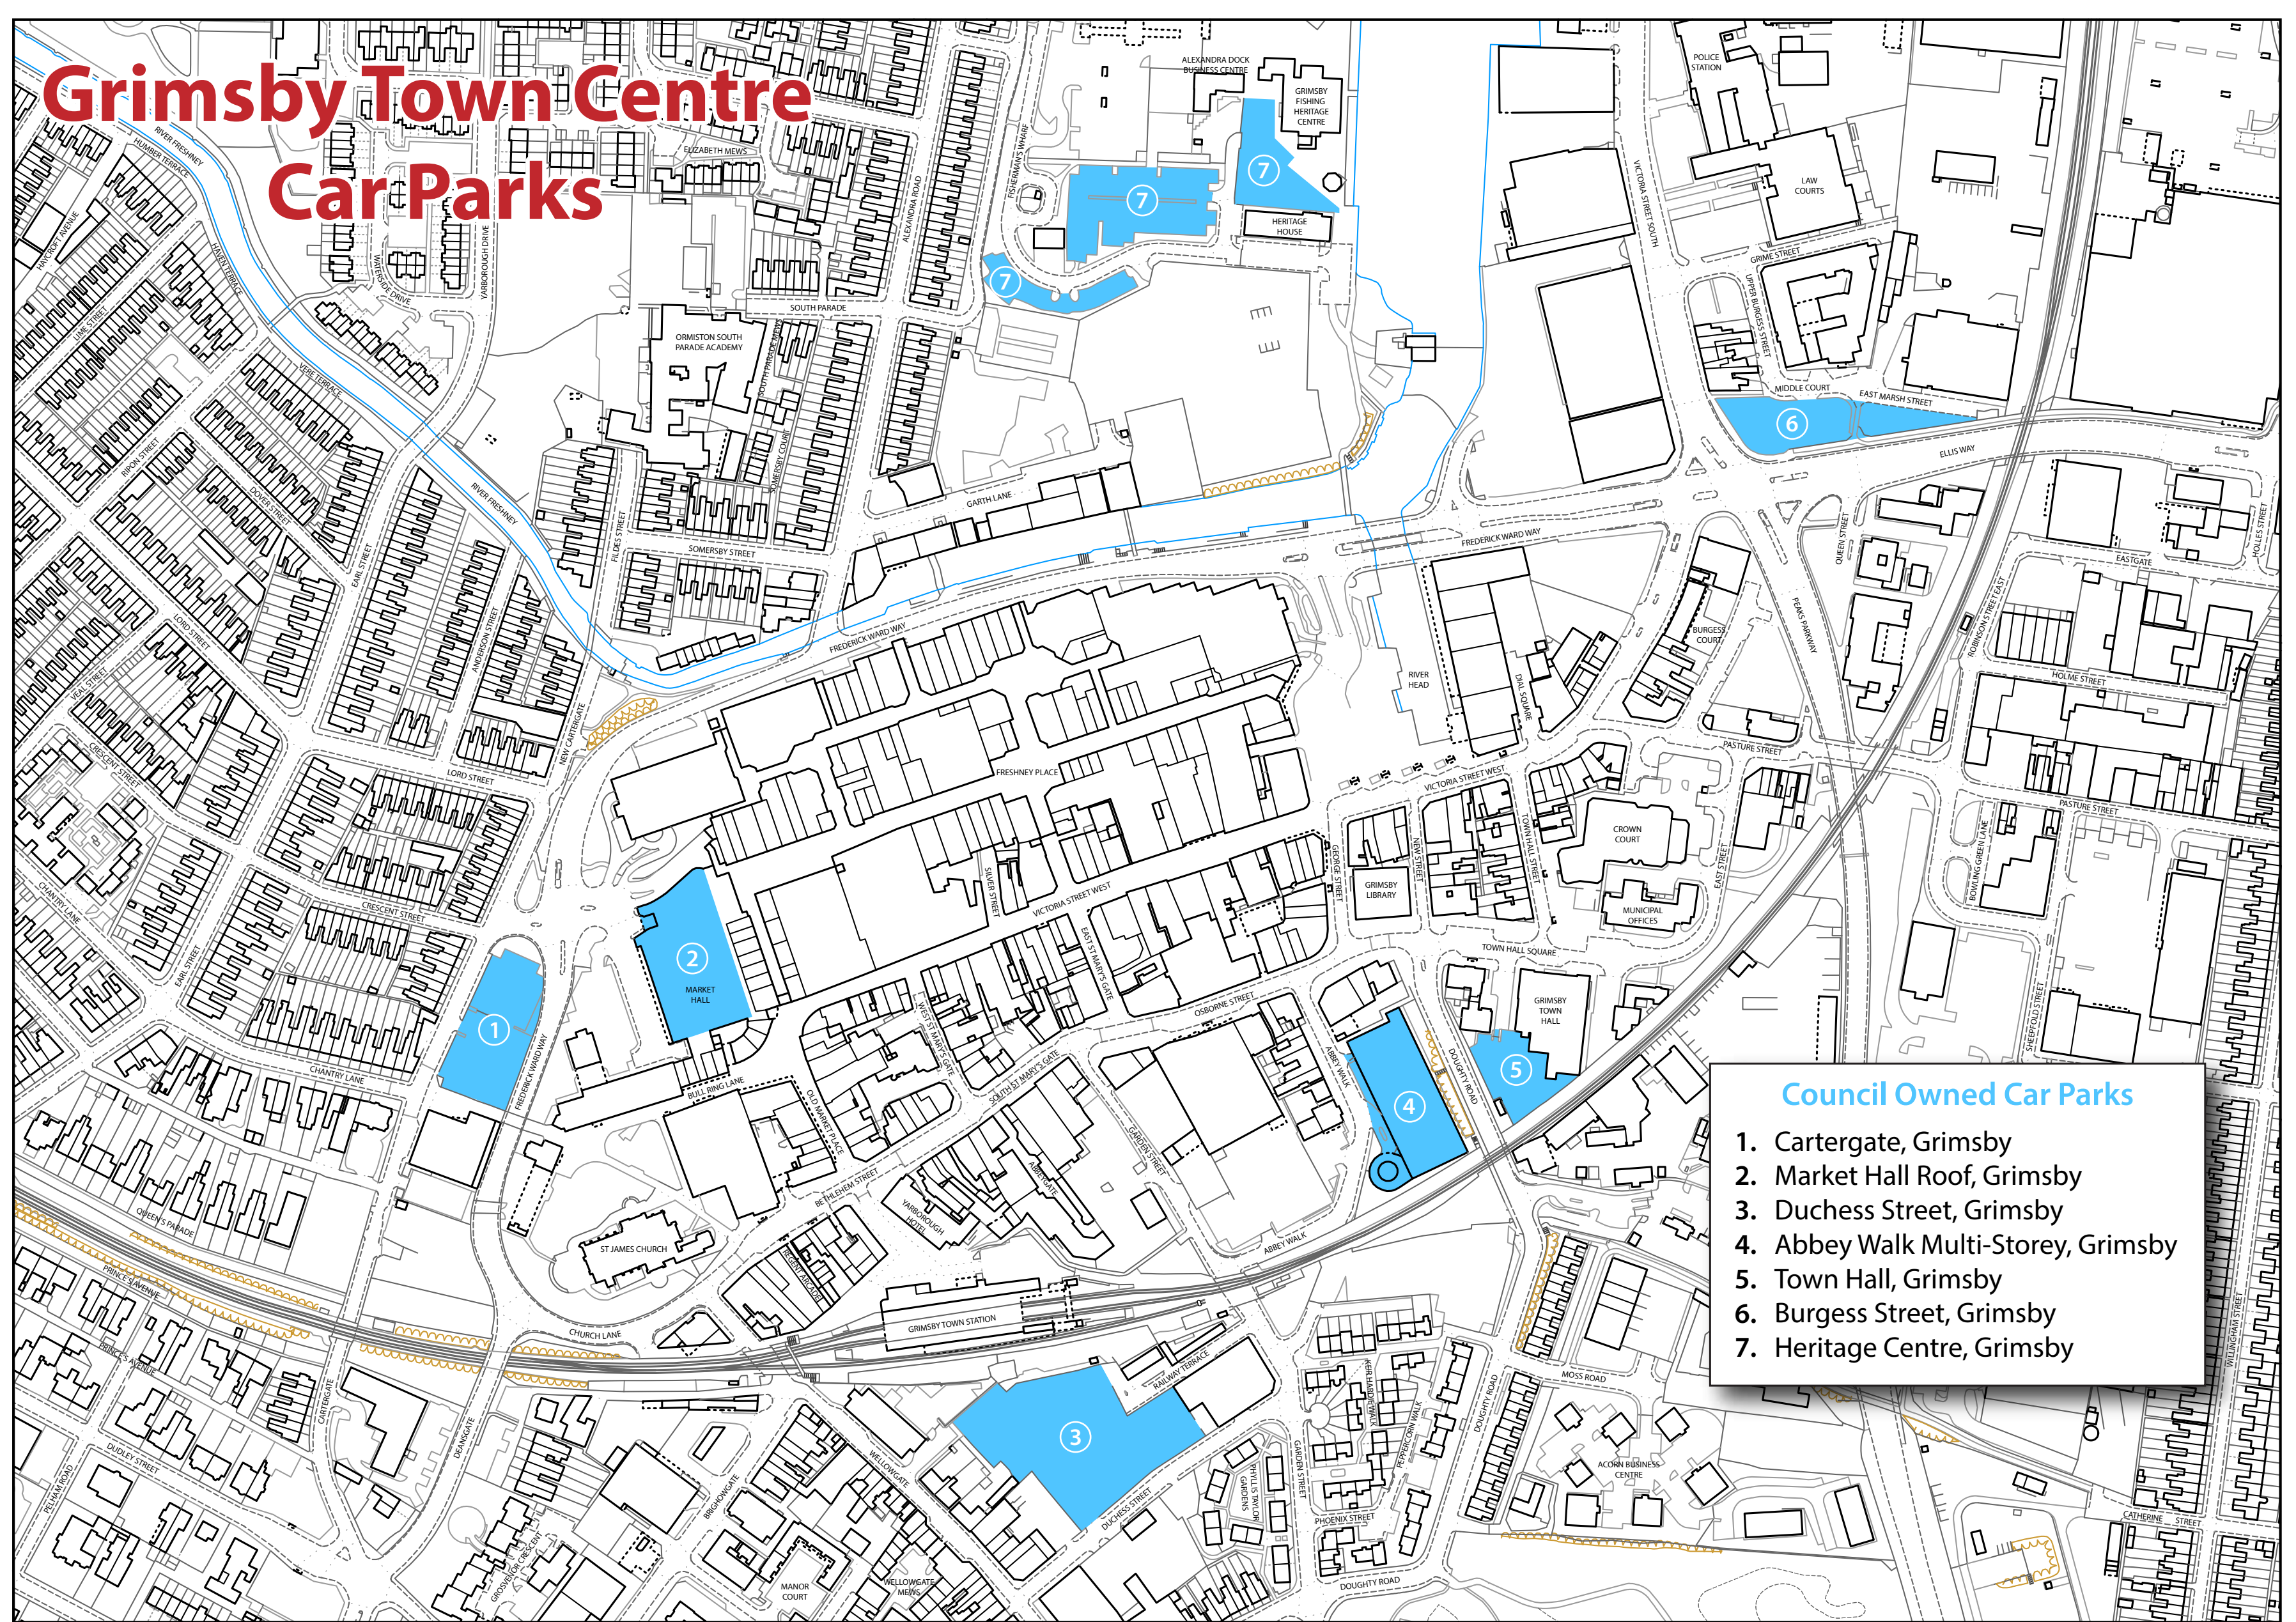

Grimsby Town Centre Car Parks

- Council Owned Car Parks**
- 1. Cartergate, Grimsby
 - 2. Market Hall Roof, Grimsby
 - 3. Duchess Street, Grimsby
 - 4. Abbey Walk Multi-Storey, Grimsby
 - 5. Town Hall, Grimsby
 - 6. Burgess Street, Grimsby
 - 7. Heritage Centre, Grimsby