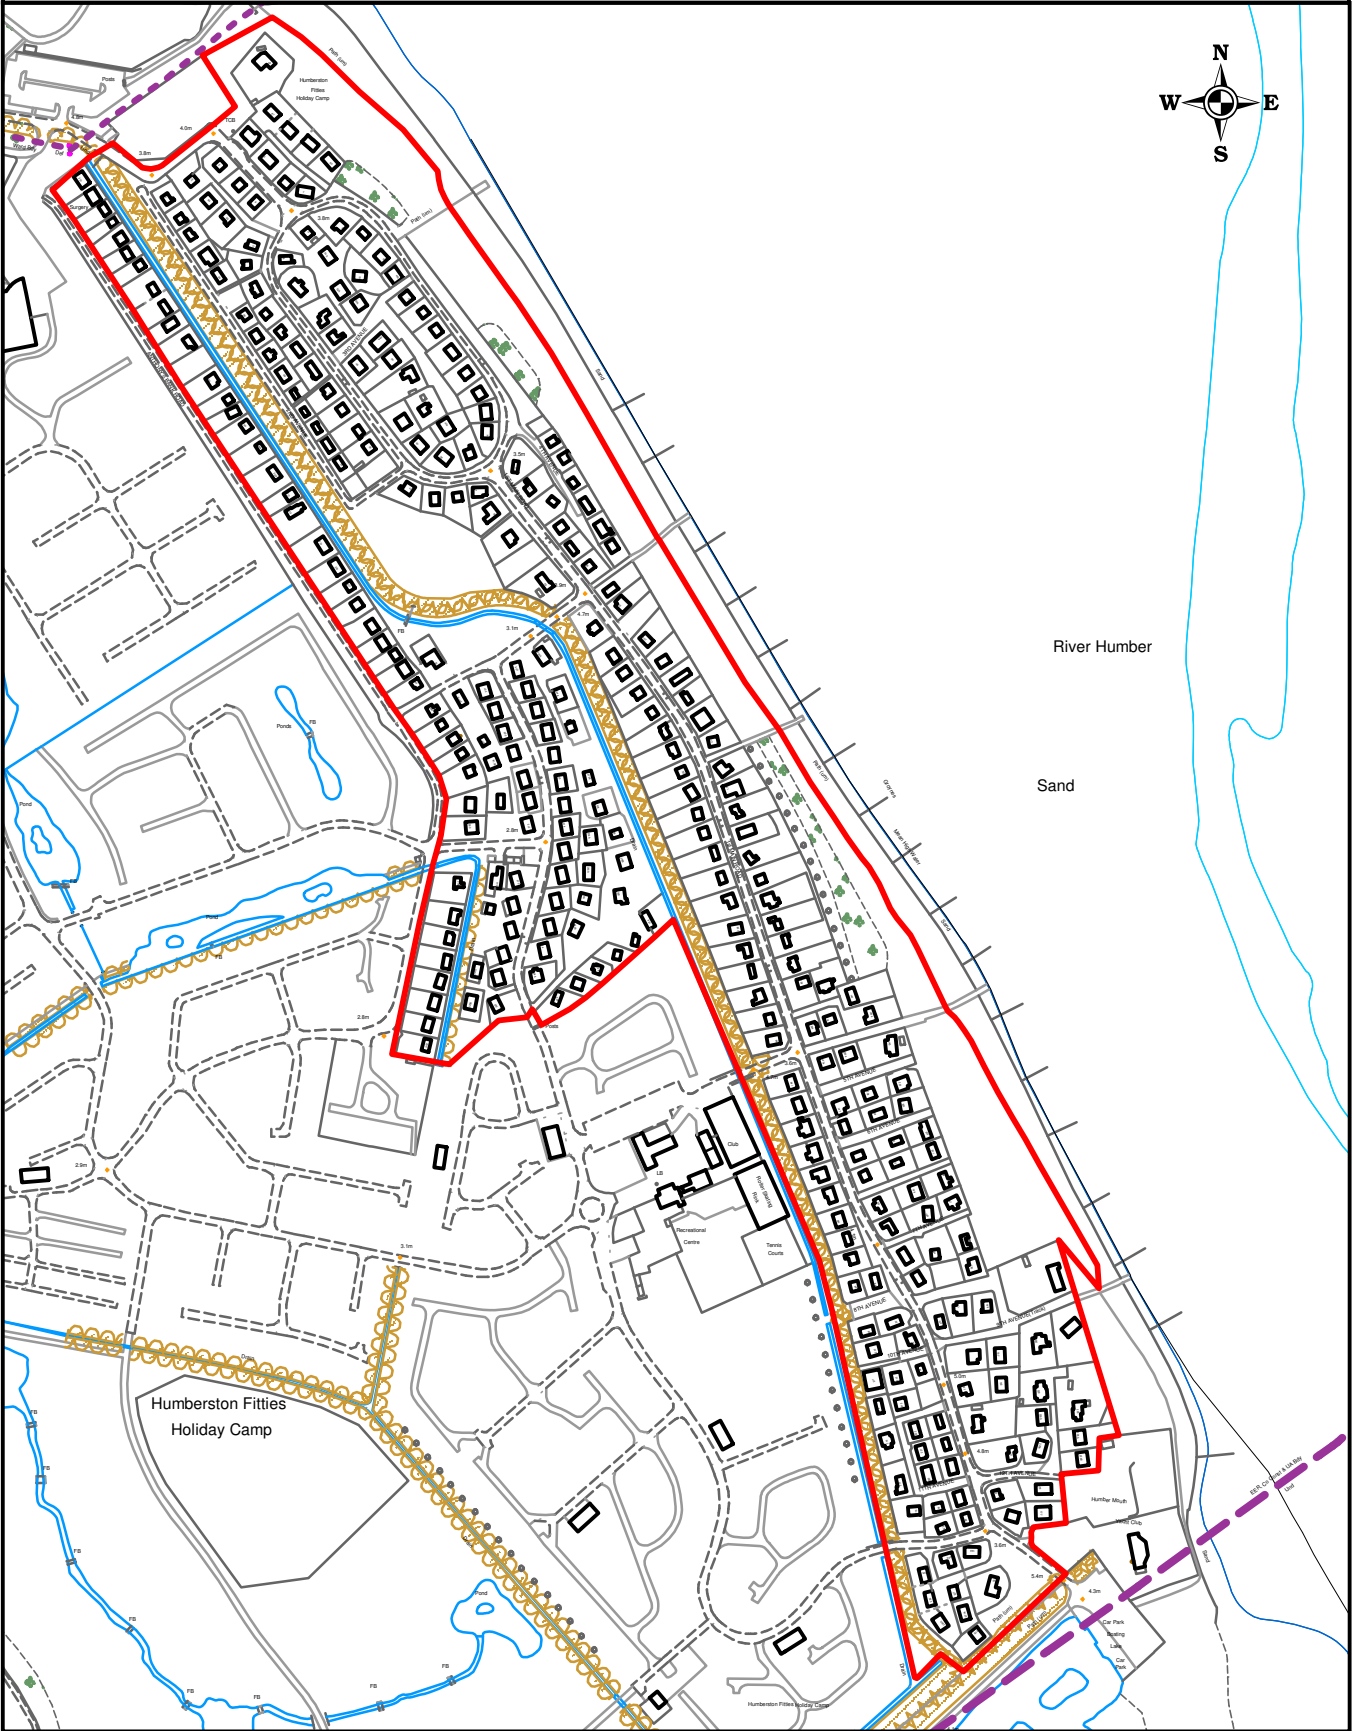

# Location Map

River Humber  
Sand

Humberston Fitties  
Holiday Camp

<b>Details</b> Humberston Fitties			<b>Rev No.</b>	
<b>NLPG</b> 11017868	<b>Scale</b> 1:5000	<b>Date</b> 06/01/2010		
<b>File Pathname / Project / Drawing No.</b>				

This product includes mapping data licensed from Ordnance Survey with the permission of the Controller of HMSO.  
© Crown copyright 2006.  
All rights reserved. Licence number 100020759.

Aligned Assets Limited  
Links One, Links Business Centre  
Old Woking Road, Old Woking  
Surrey, GU22 8BF