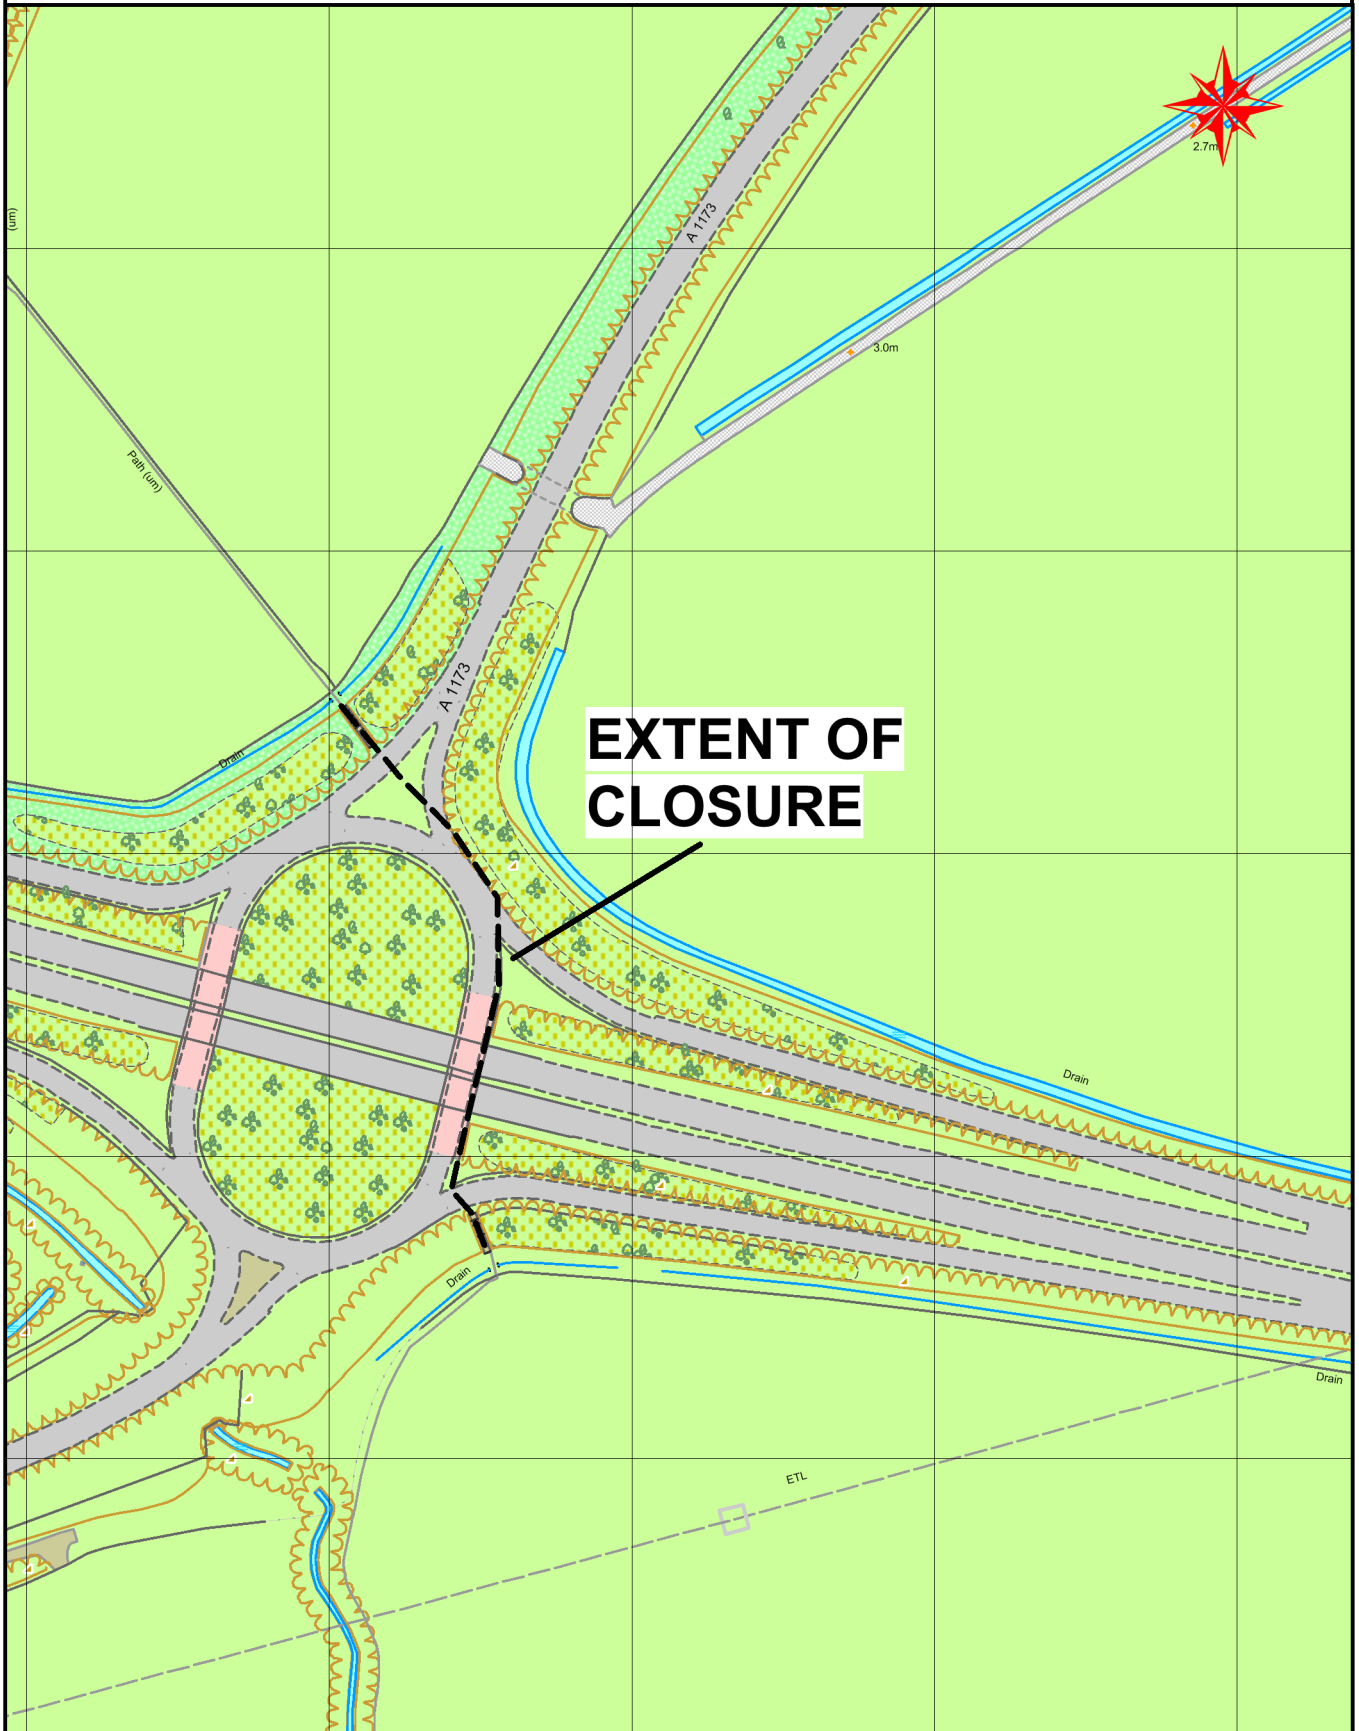

# ROAD TRAFFIC REGULATION ACT 1984 TEMPORARY CLOSURE

<b>Details</b> Plotting in MapInfo made easier			<b>Rev No.</b>	This product includes mapping data licensed from Ordnance Survey with the permission of the Controller of HMSO. © Crown copyright 2015. All rights reserved. Licence number 100020759	
<b>Drawn by</b> hardyn	<b>Scale</b> 1:2500	<b>Date</b> 29/06/2016			Aerious Limited Unit 5, River Court Albert Drive Sheerwater, Woking GU21 5RD
<b>File Pathname / Project / Drawing No.</b>					<a href="http://www.easypilot.com">www.easypilot.com</a>