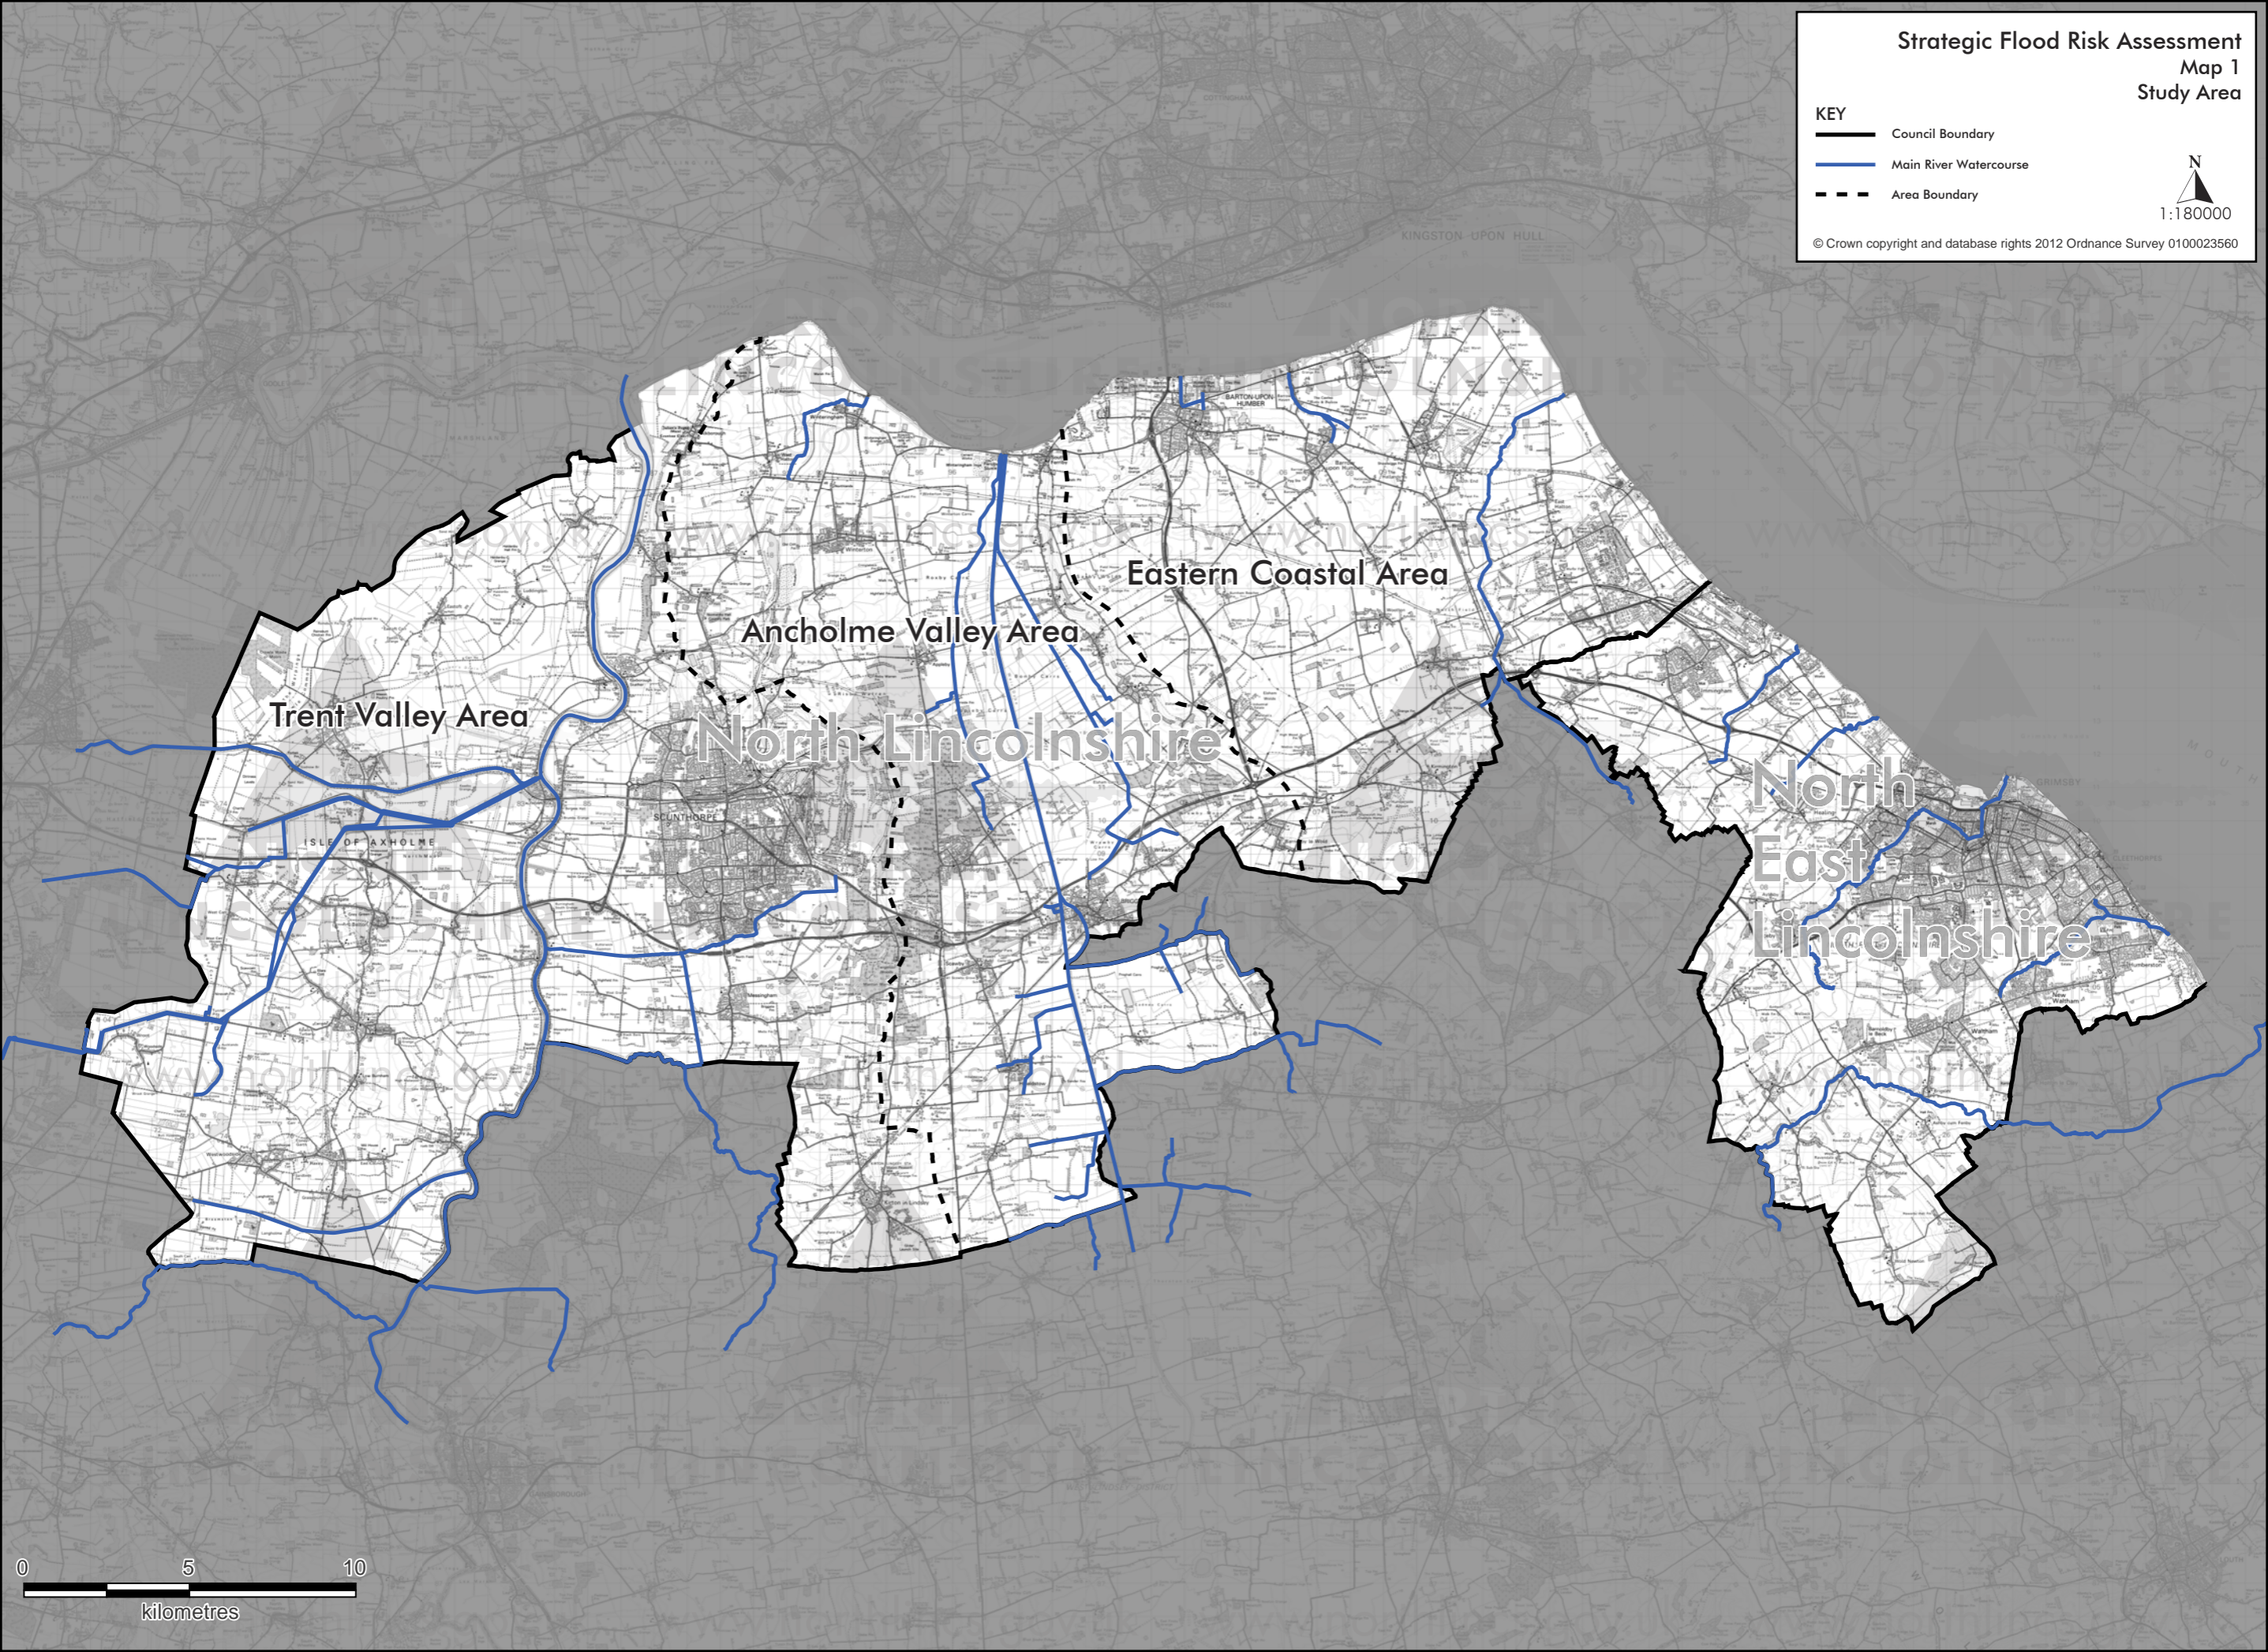

KEY

-  Council Boundary
-  Main River Watercourse
-  Area Boundary

1:180000

© Crown copyright and database rights 2012 Ordnance Survey 0100023560

Trent Valley Area

Ancholme Valley Area

Eastern Coastal Area

North Lincolnshire

North  
East  
Lincolnshire