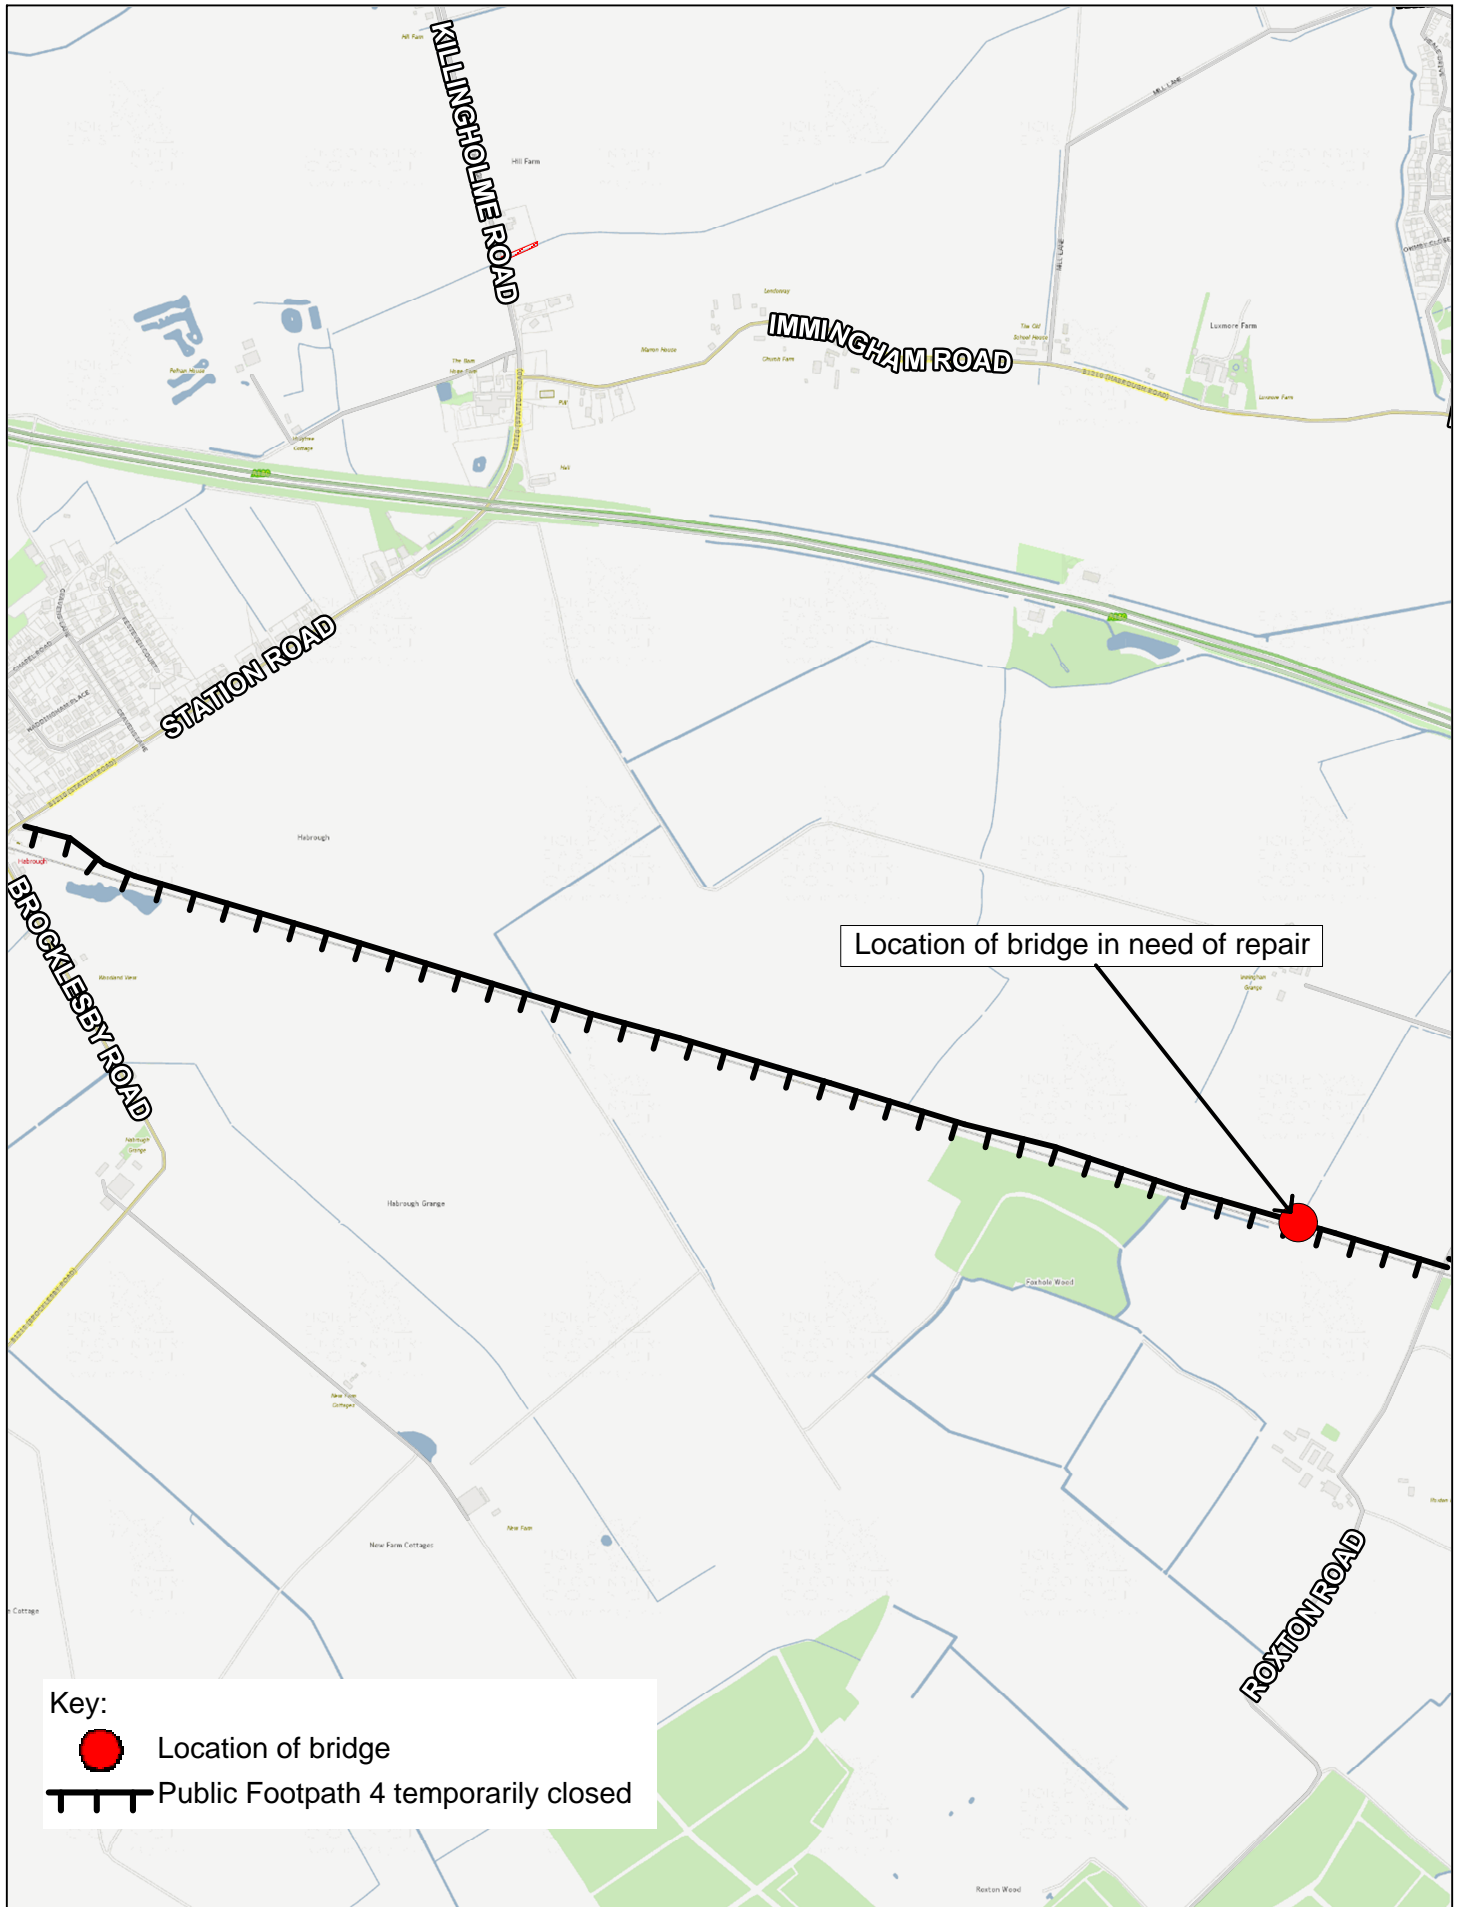

# Temporary closure of Habrough Public Footpath 4

**Key:**

-  Location of bridge
-  Public Footpath 4 temporarily closed

0 250

metres

Scale 1:12,500

This product includes mapping data licensed from Ordnance Survey with the permission of the Controller of Her Majesty's Stationery Office. © Crown copyright 2020. All rights reserved. Licence number 100020759