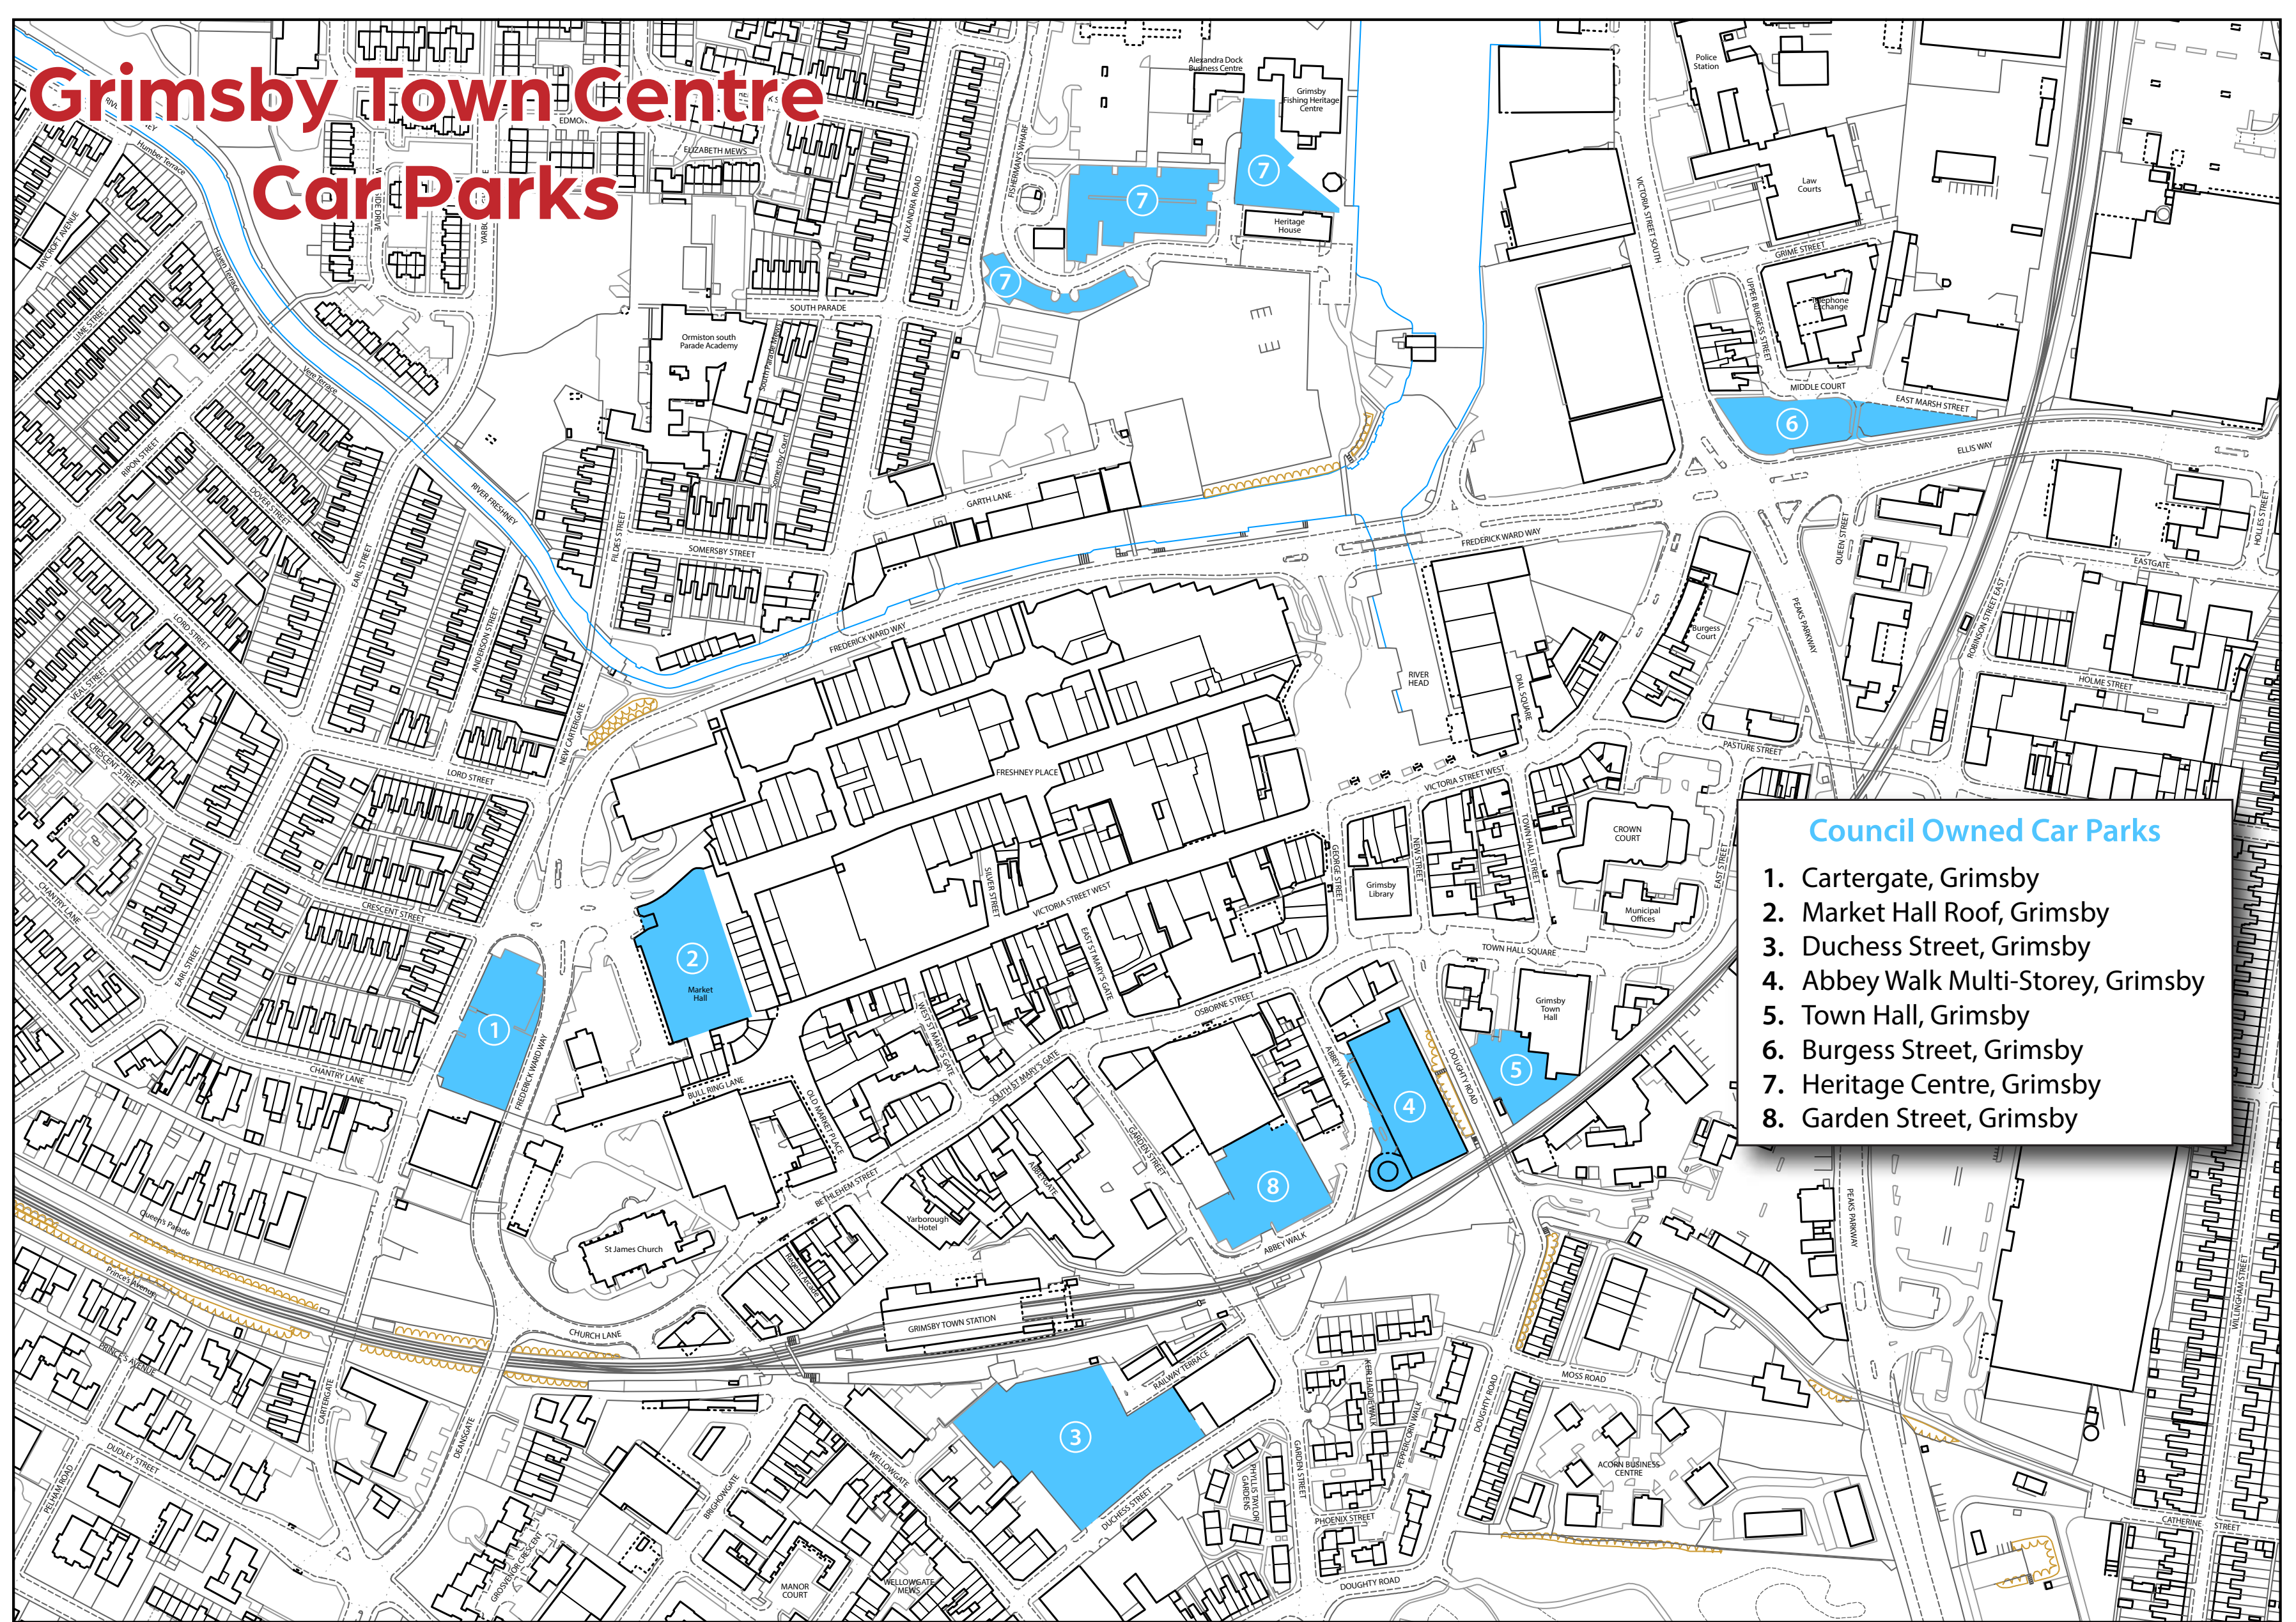

Grimsby Town Centre Car Parks

- Council Owned Car Parks**
1. Cartergate, Grimsby
 2. Market Hall, Grimsby
 3. Duchess Street, Grimsby
 4. Abbey Walk Multi-Storey, Grimsby
 5. Town Hall, Grimsby
 6. Burgess Street, Grimsby
 7. Heritage Centre, Grimsby
 8. Garden Street, Grimsby