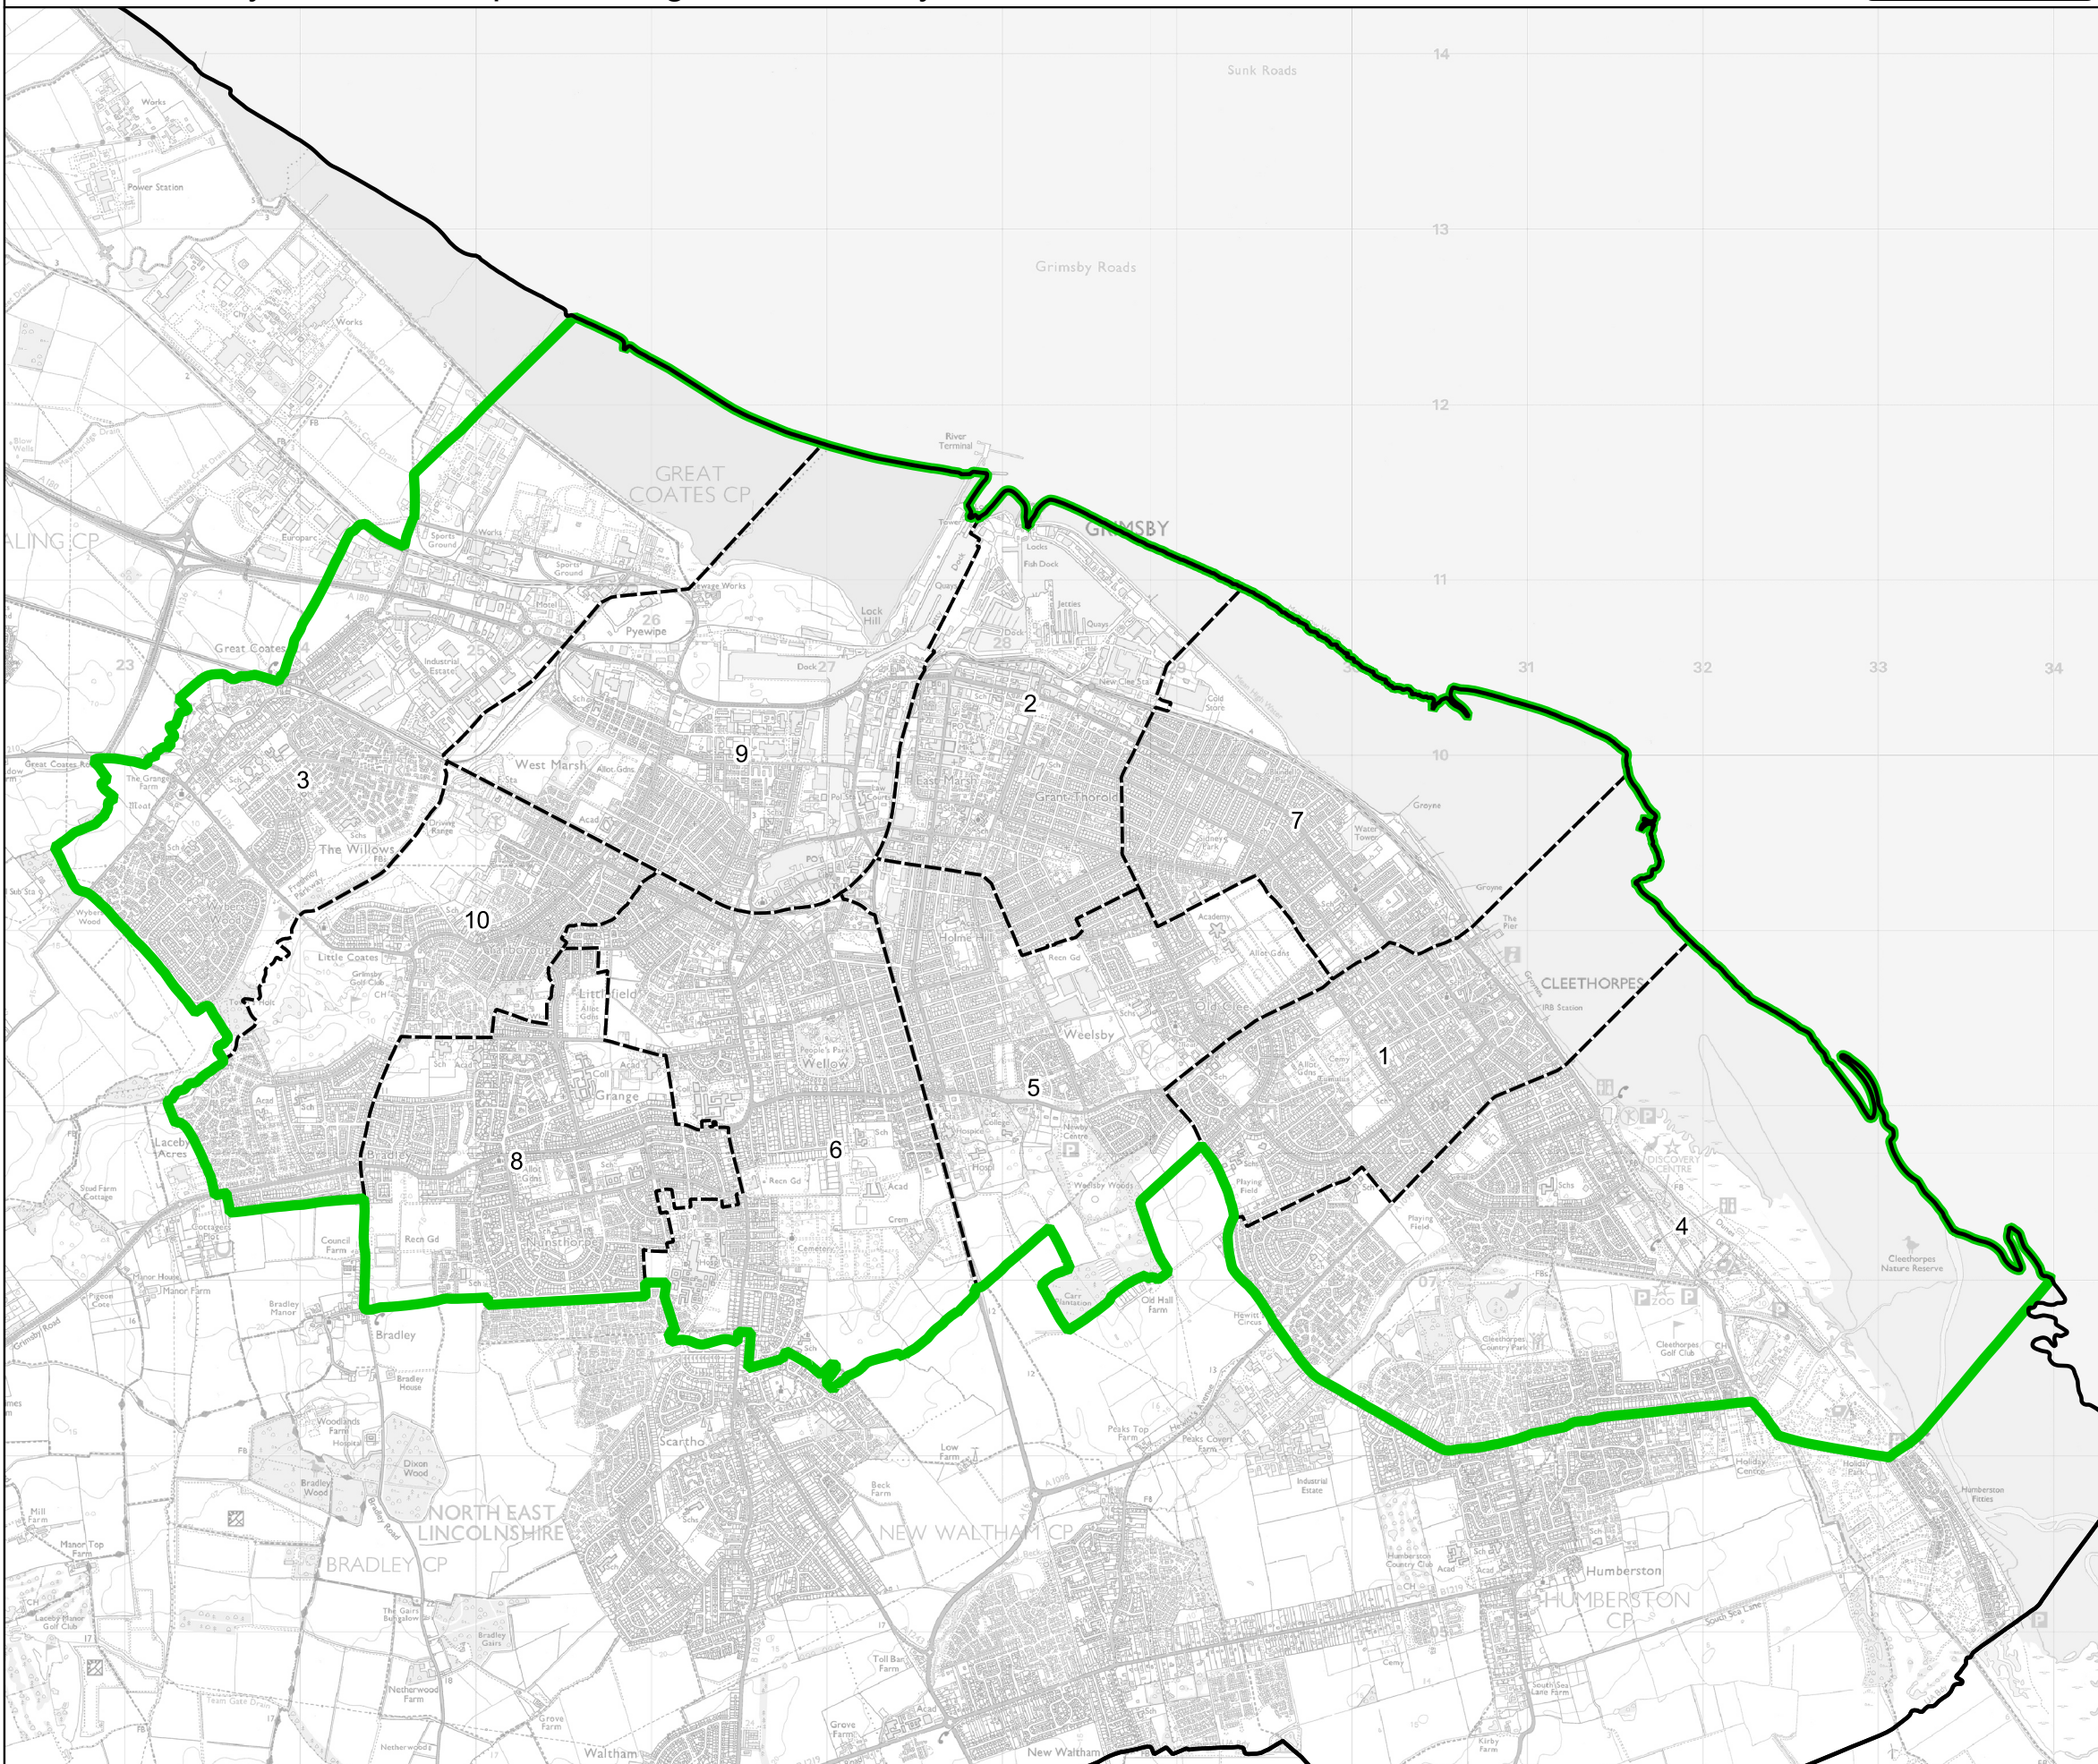

Wards:

- 1 Croft Baker
- 2 East Marsh
- 3 Freshney
- 4 Haverstoe
- 5 Heneage
- 6 Park
- 7 Sidney Sussex
- 8 South
- 9 West Marsh
- 10 Yarborough

-  Constituency
-  Local Authorities
-  Wards

0 0.5 1 km

© Crown copyright and database rights 2023 OS 100018289. You are permitted to use this data solely to enable you to respond to, or interact with, the organisation that provided you with the data. You are not permitted to copy, sub-licence, distribute or sell any of this data to third parties in any form. Third party rights to enforce the terms of this licence shall be reserved to OS.