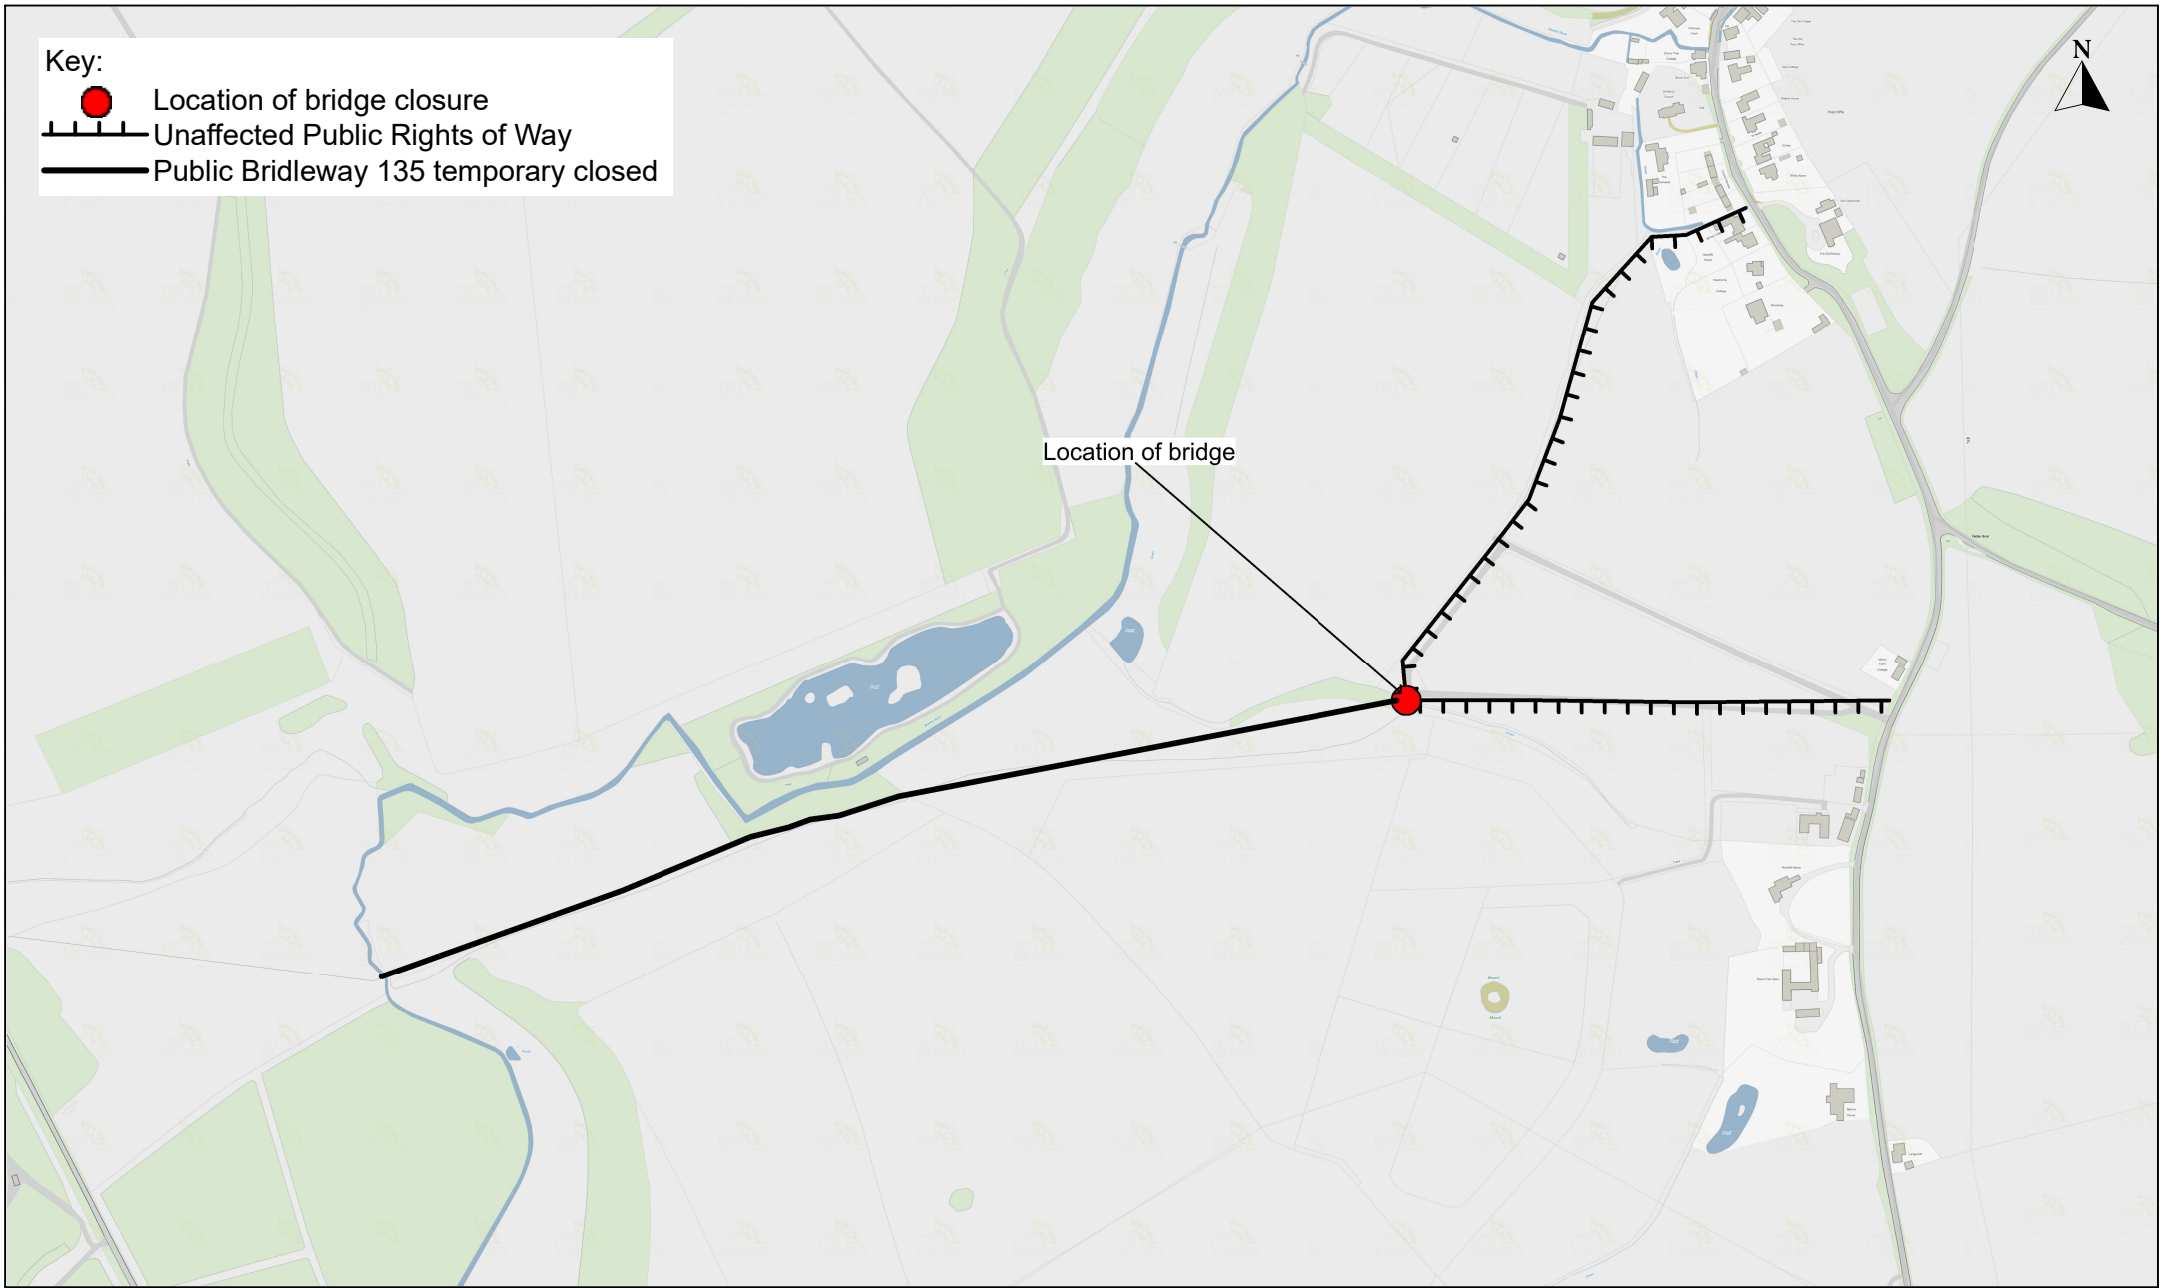

Closure of Public Bridleway 135, Hatcliffe

0 100
metres
Scale 1:6,000

09/07/2024

Details:

This product includes mapping data licensed from Ordnance Survey ©Crown Copyright 2024. Licence number 100020759