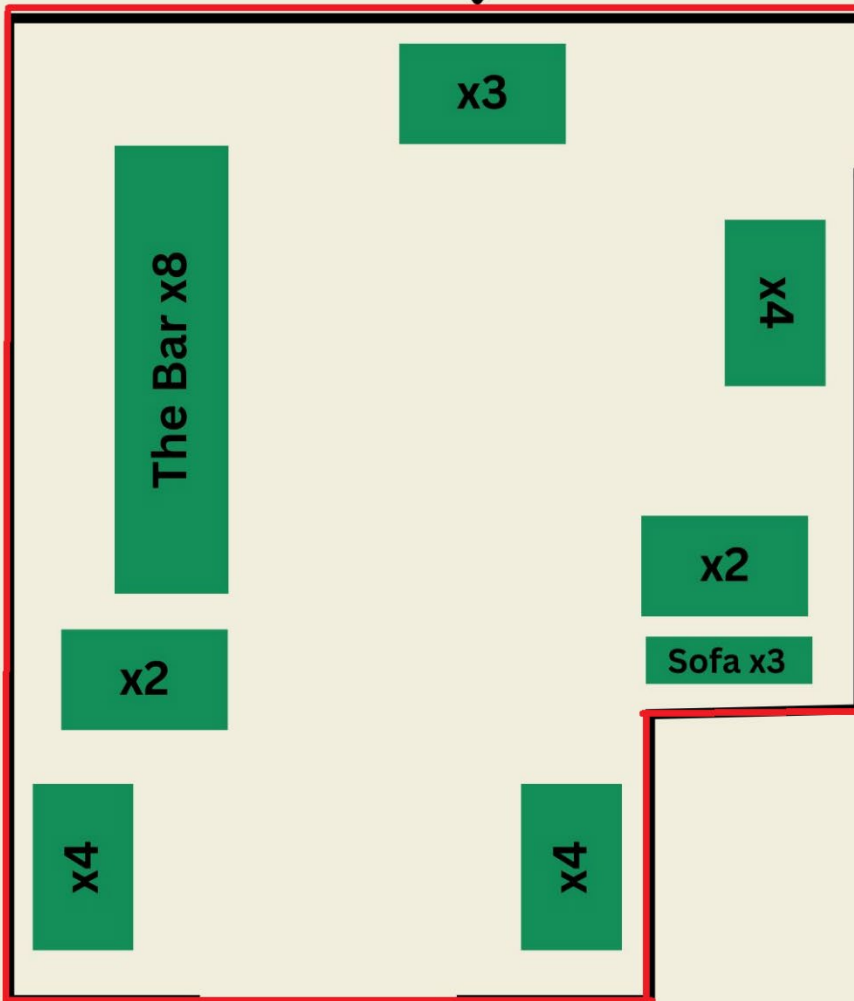

FOLK

2025 Table Plan

Window (Cambridge Street)

Front Door

Back Double Doors To Garden

#thatsallfolk
@folk_clee IG/FB
www.theantipasticerer.com