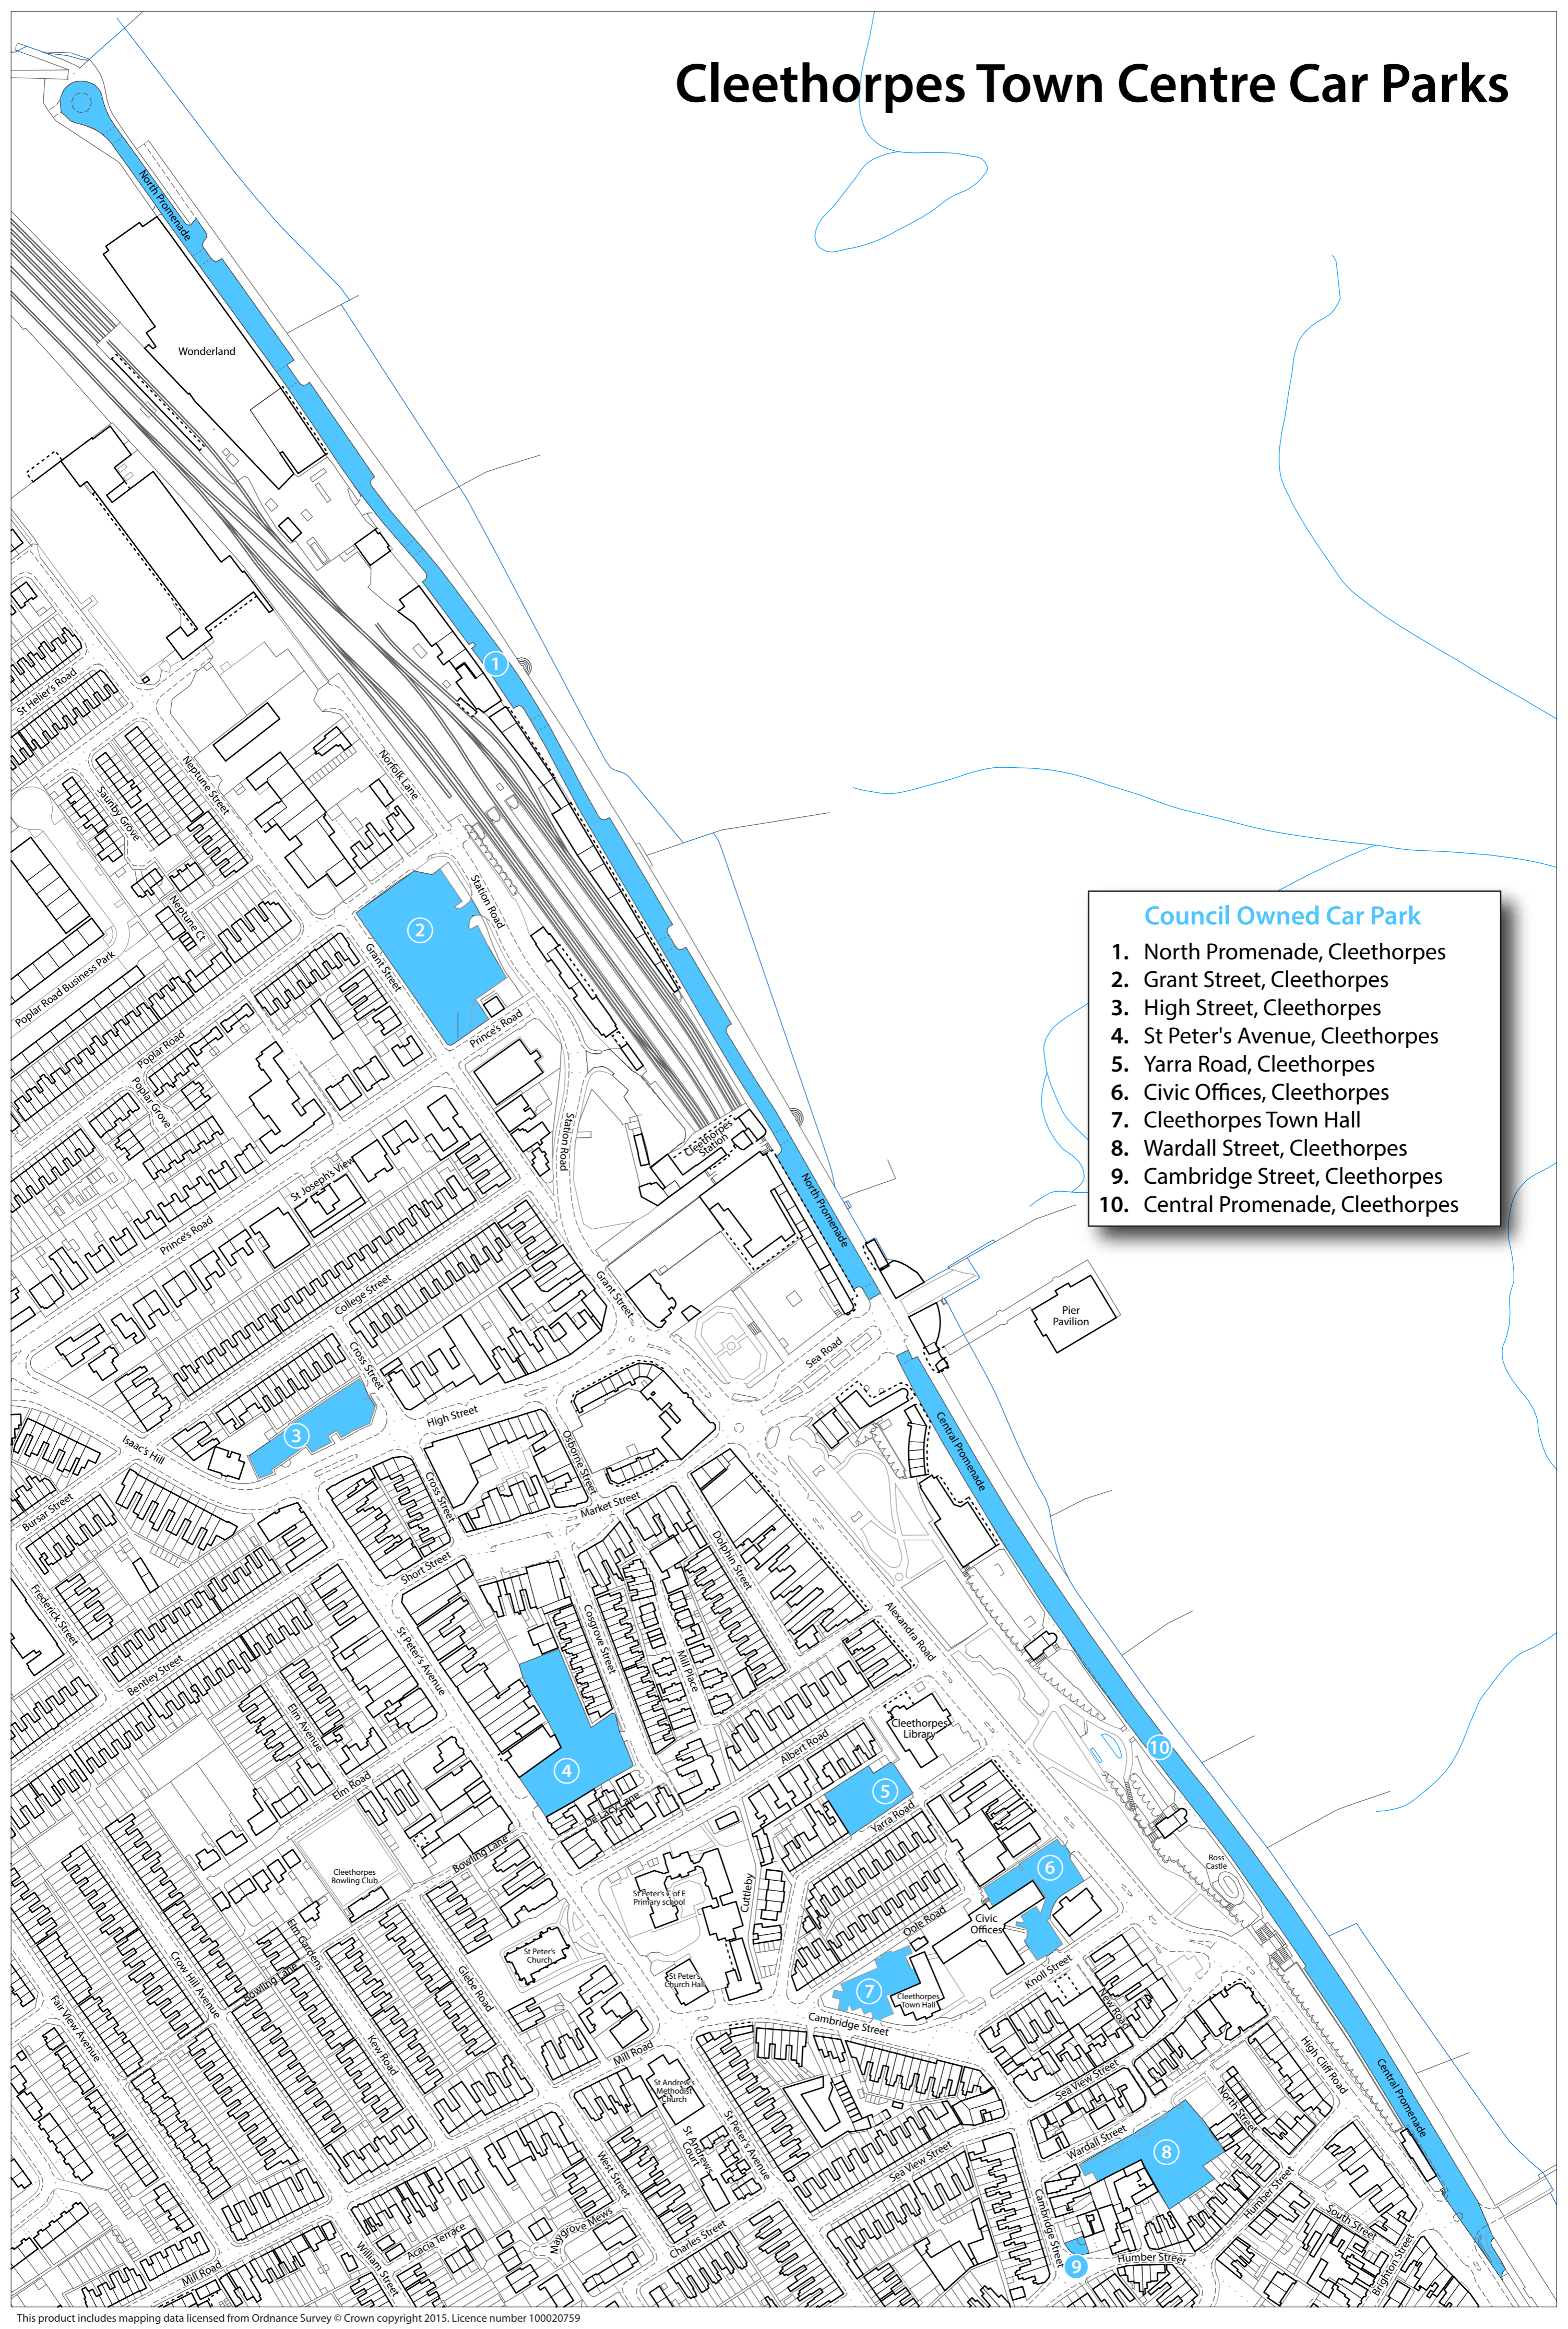

## Council Owned Car Park

1. North Promenade, Cleethorpes
2. Grant Street, Cleethorpes
3. High Street, Cleethorpes
4. St Peter's Avenue, Cleethorpes
5. Yarra Road, Cleethorpes
6. Civic Offices, Cleethorpes
7. Cleethorpes Town Hall
8. Wardall Street, Cleethorpes
9. Cambridge Street, Cleethorpes
10. Central Promenade, Cleethorpes