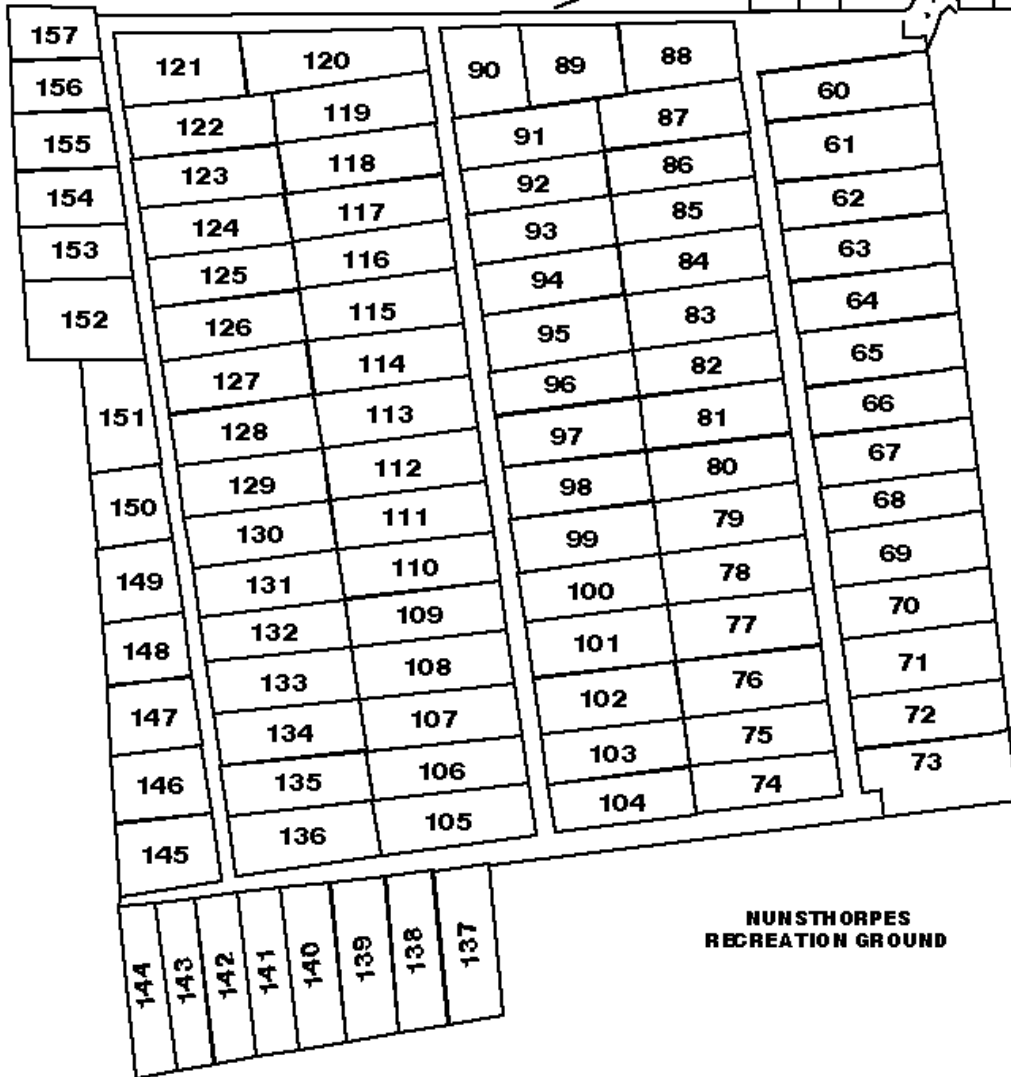

LACEBY ROAD

**NUNSTHORPES
RECREATION GROUND**

WINCHESTER
ALLOTMENT
SITE

NORTH
EAST
LINCOLNSHIRE
COUNCIL

As revised 16/5/2000
This map is not to scale