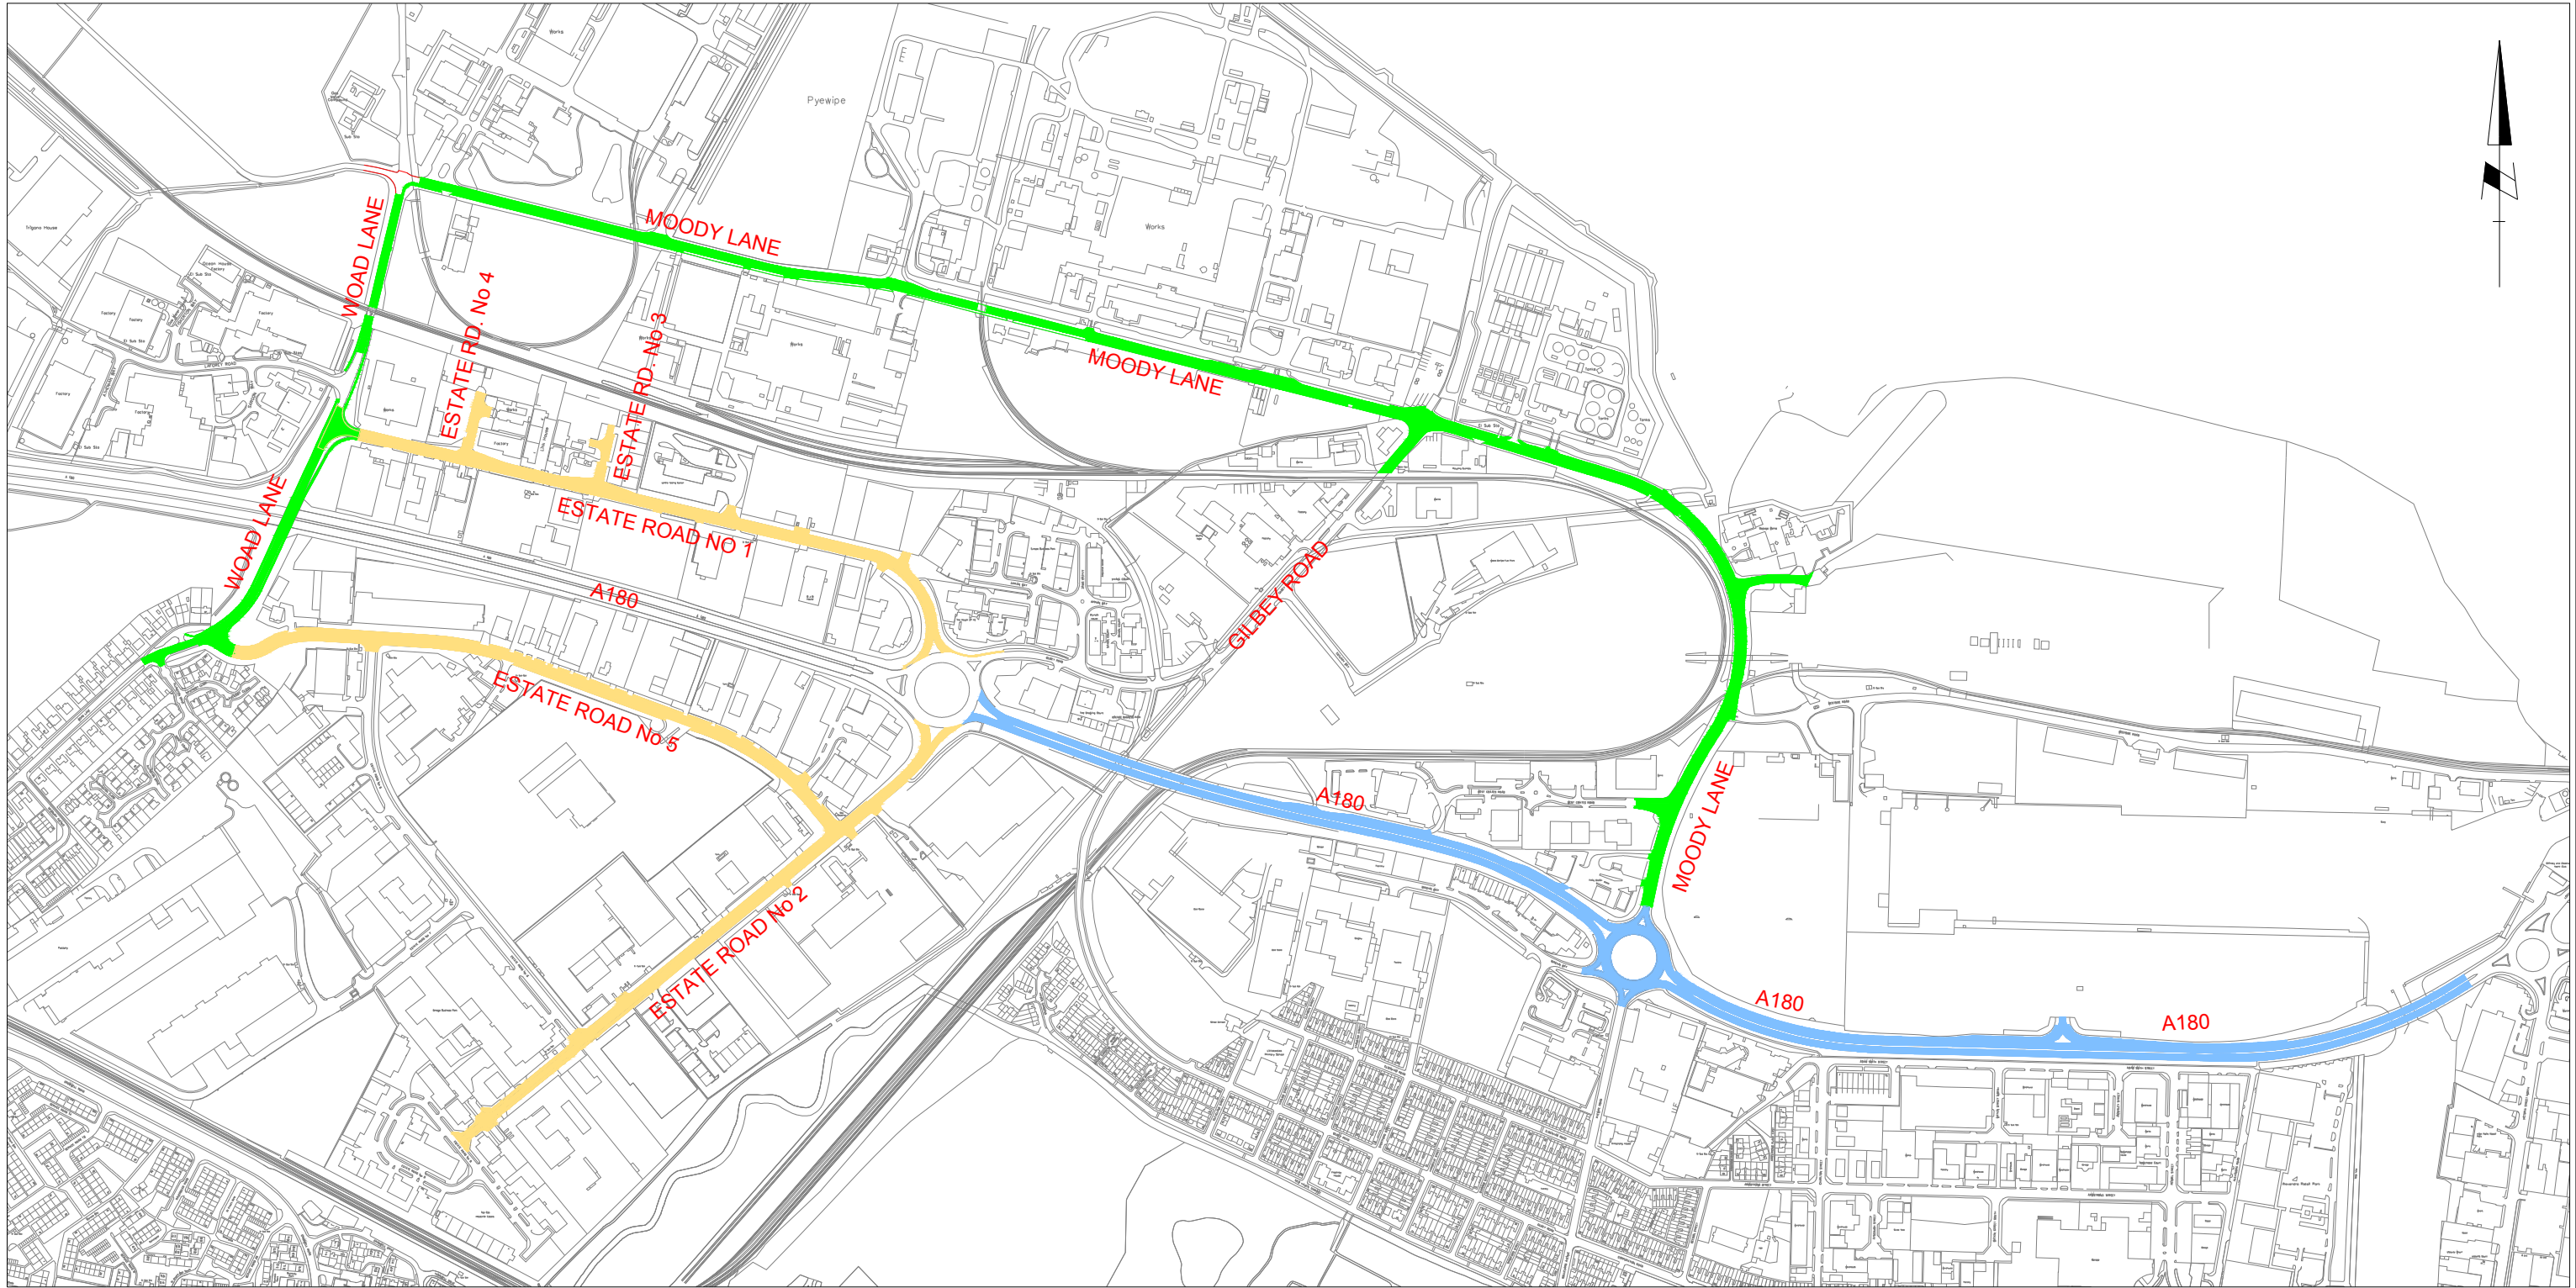

CHALLENGE FUND BID 2017

WORKS PHASING PLAN

KEY

- █ Works Phase 1 - Woad Lane & Moody Lane
 - █ Works Phase 2 - Estate Roads Number 1 to 5
 - █ Works Phase 3 - A180
- } Works Subject To Future DFT Challenge Fund Bid

Working in Partnership
 Origin Two, Origin Way, Europarc, Grimsby, North East
 Lincolnshire, DN37 9TZ
 Tel: 01472 313131

PROJECT		CHALLENGE FUND BID 2017	
TITLE		PHASING PLAN	
DRAWN	SN	APPROVED	FILE NAME
FILE REF.	HD049-17	DATE	x:/eng-con/designteam/prog2017
ORIGINAL SIZE	A3 (297 x 420)	SCALE	NOT TO SCALE
DRAWING No.		HD049-17 / 002	

Letter	Amendment	Drawn	Date
Mapping material in this plot has been reproduced from the Ordnance Survey Digital Data with the permission of the Controller of HMSO (c). Crown Copyright Reserved 1996, Licence No 100020759. Unauthorised reproduction infringes Crown Copyright and may lead to prosecution or civil proceedings.			