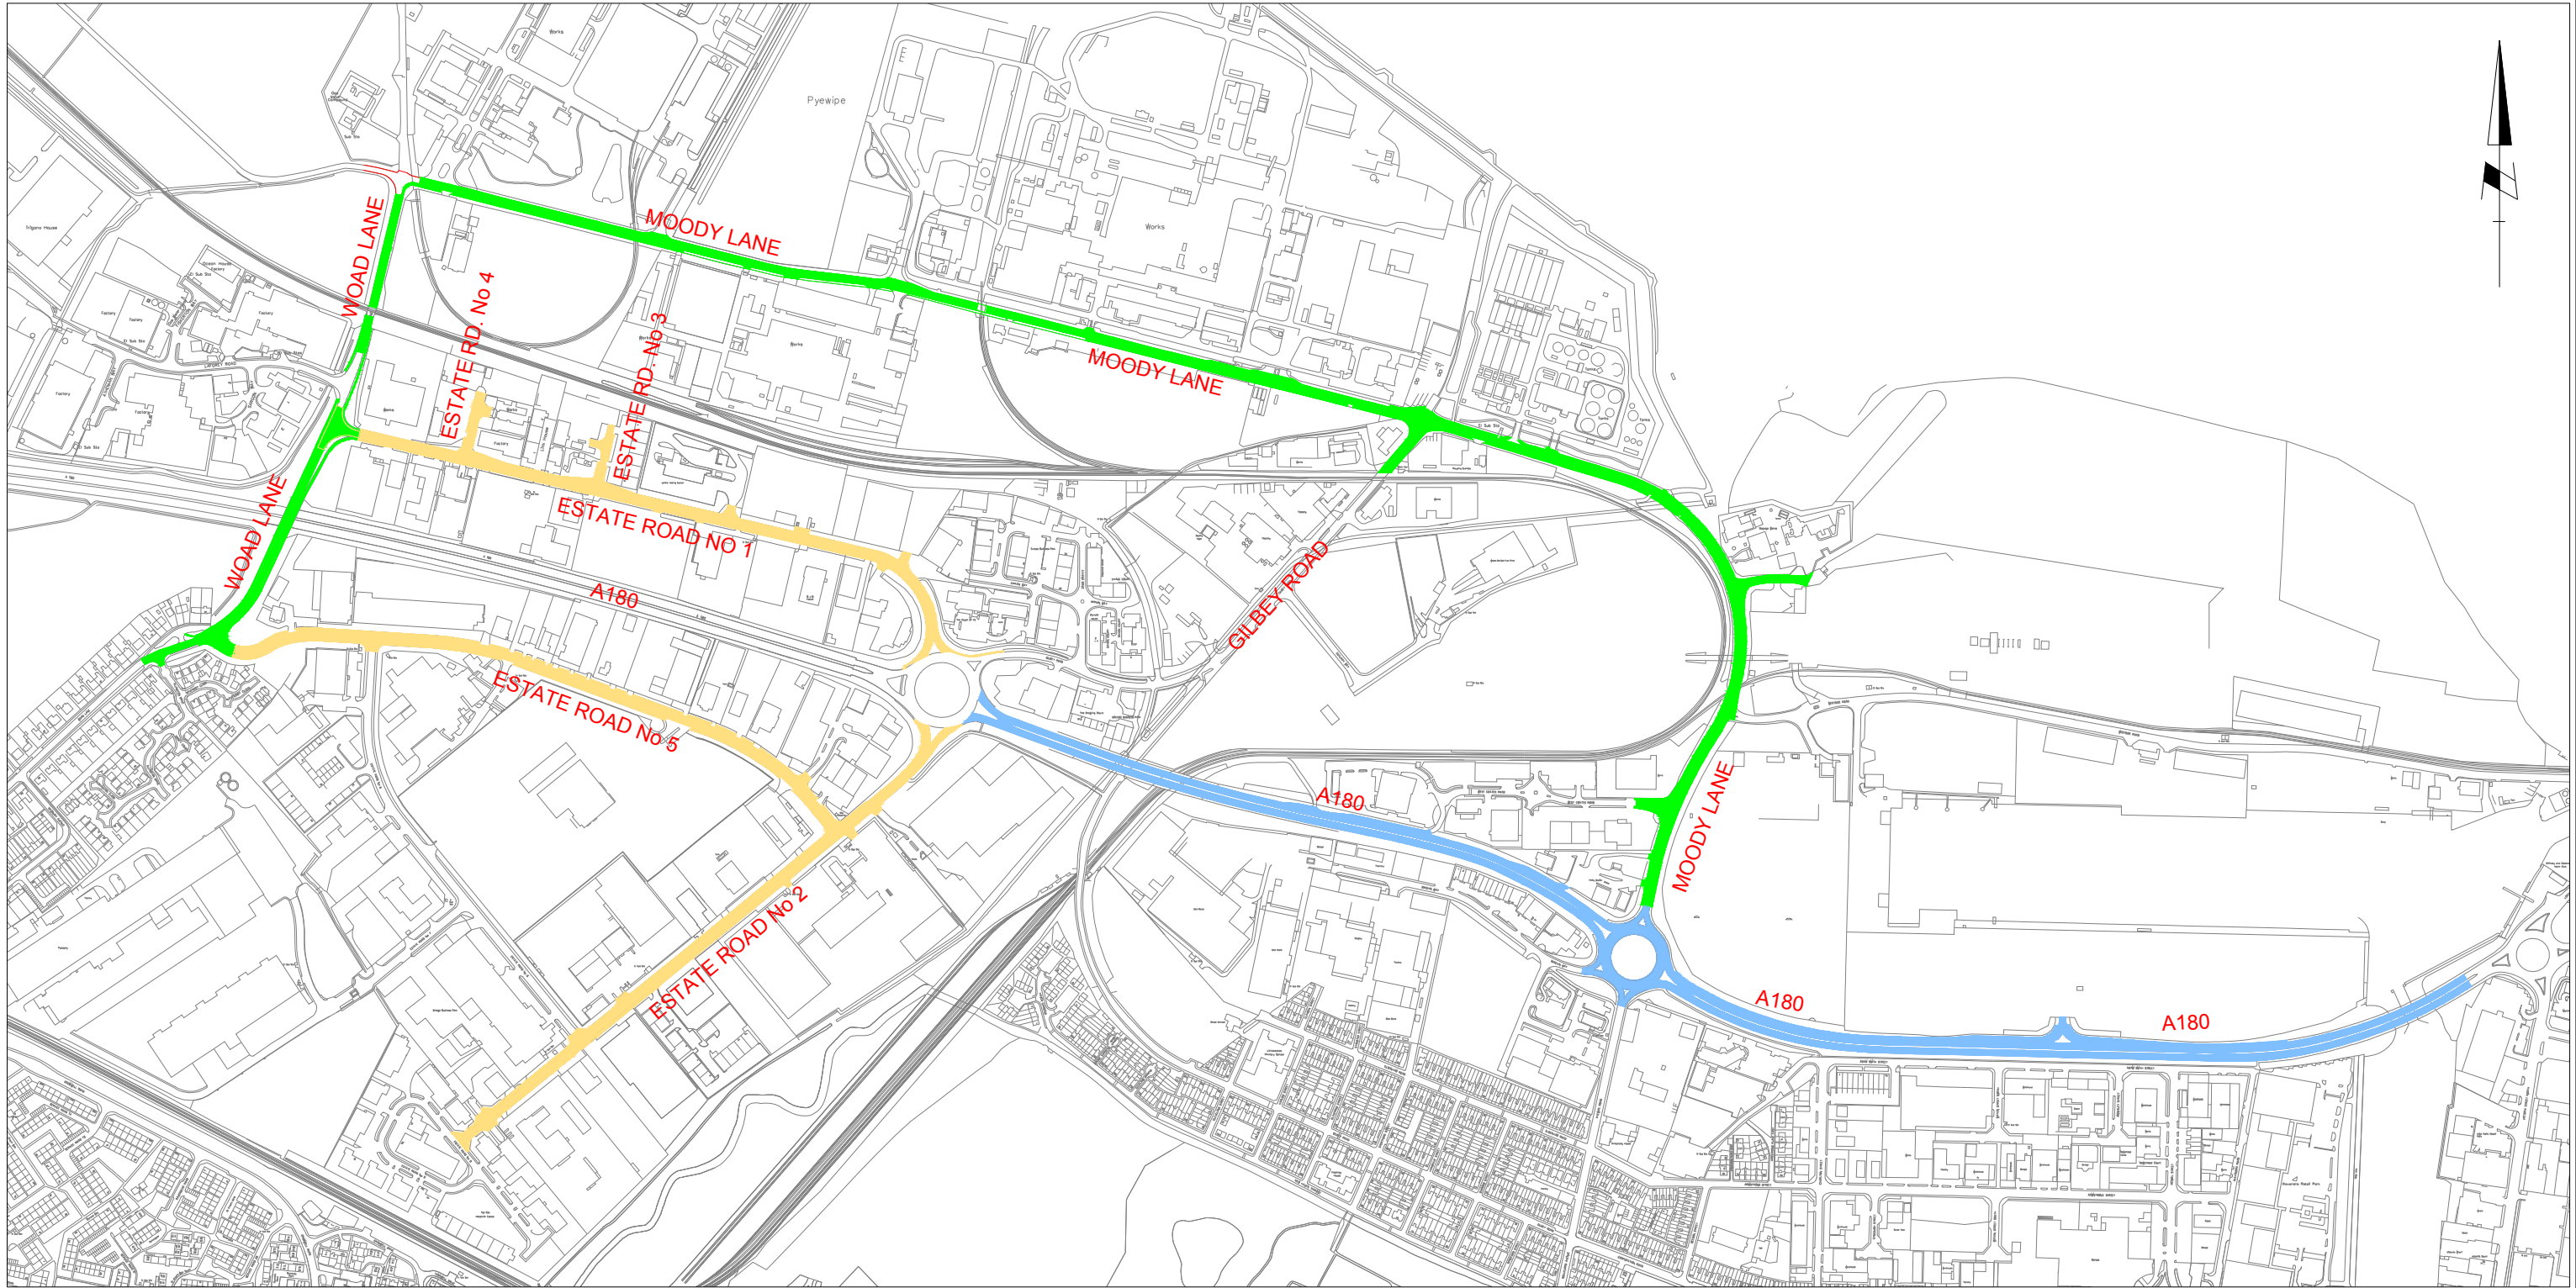

## WORKS PHASING PLAN

**KEY**

- Works Phase 1 - Woad Lane & Moody Lane
  - Works Phase 2 - Estate Roads Number 1 to 5
  - Works Phase 3 - A180
- } Works Subject To Future DFT Challenge Fund Bid

**Working in Partnership**  
 Origin Two, Origin Way, Europarc, Grimsby, North East  
 Lincolnshire, DN37 9TZ  
 Tel: 01472 313131

Letter	Amendment	Drawn	Date
Mapping material in this plot has been reproduced from the Ordnance Survey Digital Data with the permission of the Controller of HMSO (c). Crown Copyright Reserved 1996, Licence No 100020759. Unauthorised reproduction infringes Crown Copyright and may lead to prosecution or civil proceedings.			