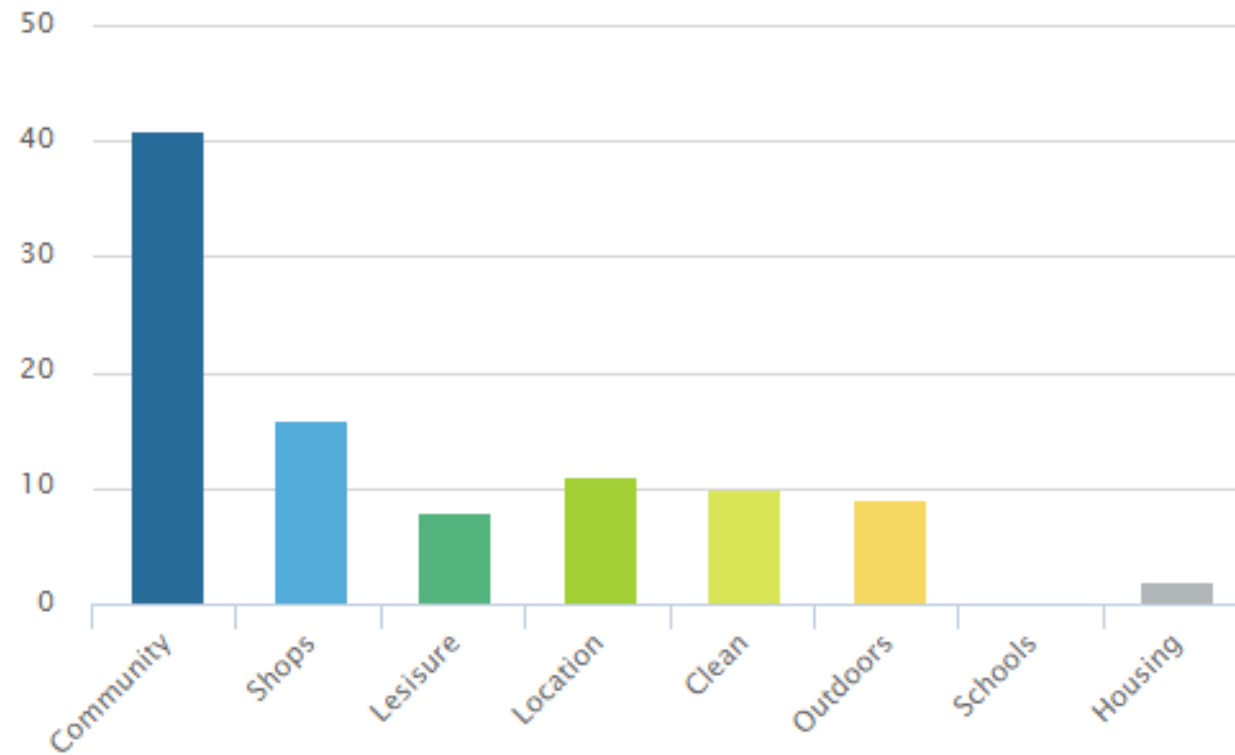

Immingham Ward

What's it like to live in Immingham, Stallingborough and Habrough?

277 responses

What do you like about this area?

Are there any issues in this area?

ASB relates to behaviour, people and behaviour people see as anti-social behaviour.

What can be improved in this area?