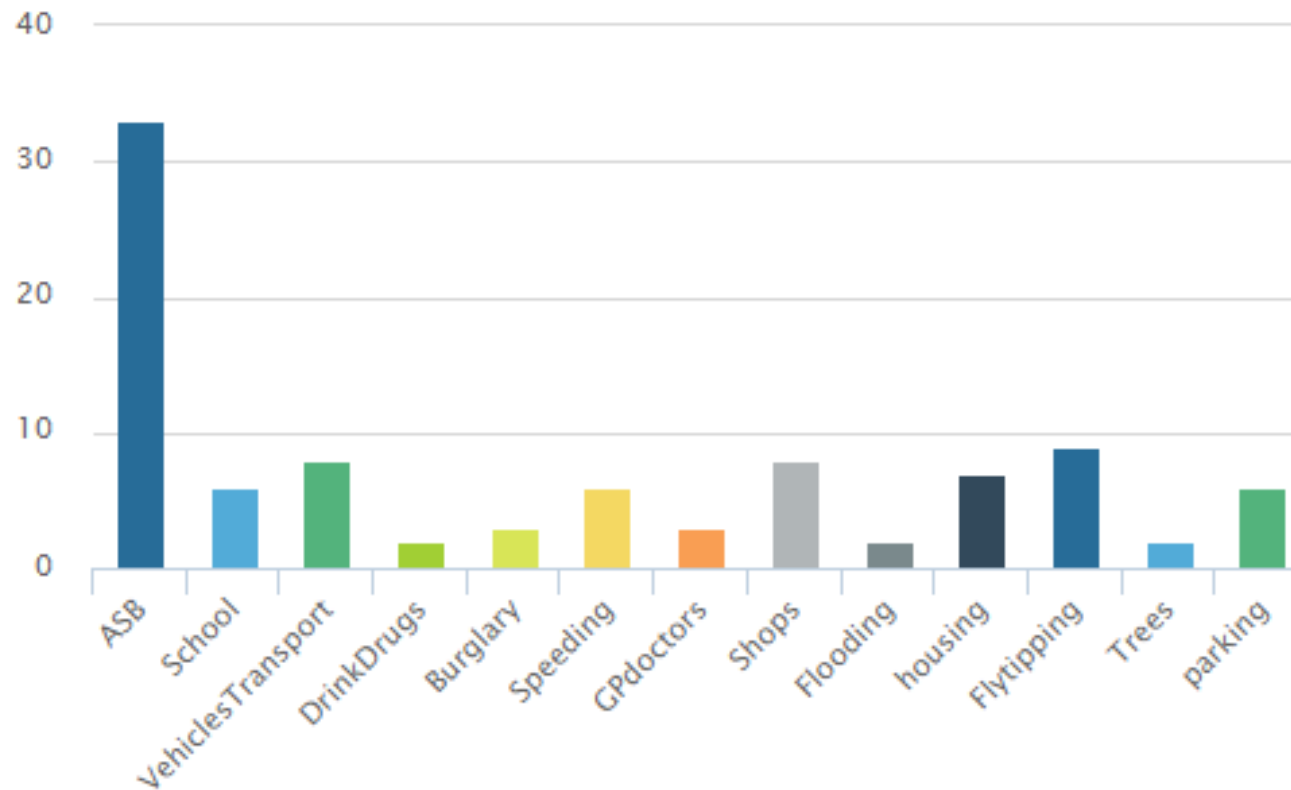

Immingham Ward

What's it like to live in Immingham, Stallingborough and Habrough?

277 responses

What do you like about this area?

Are there any issues in this area?

ASB relates to behaviour, people and behaviour people see as anti-social behaviour.