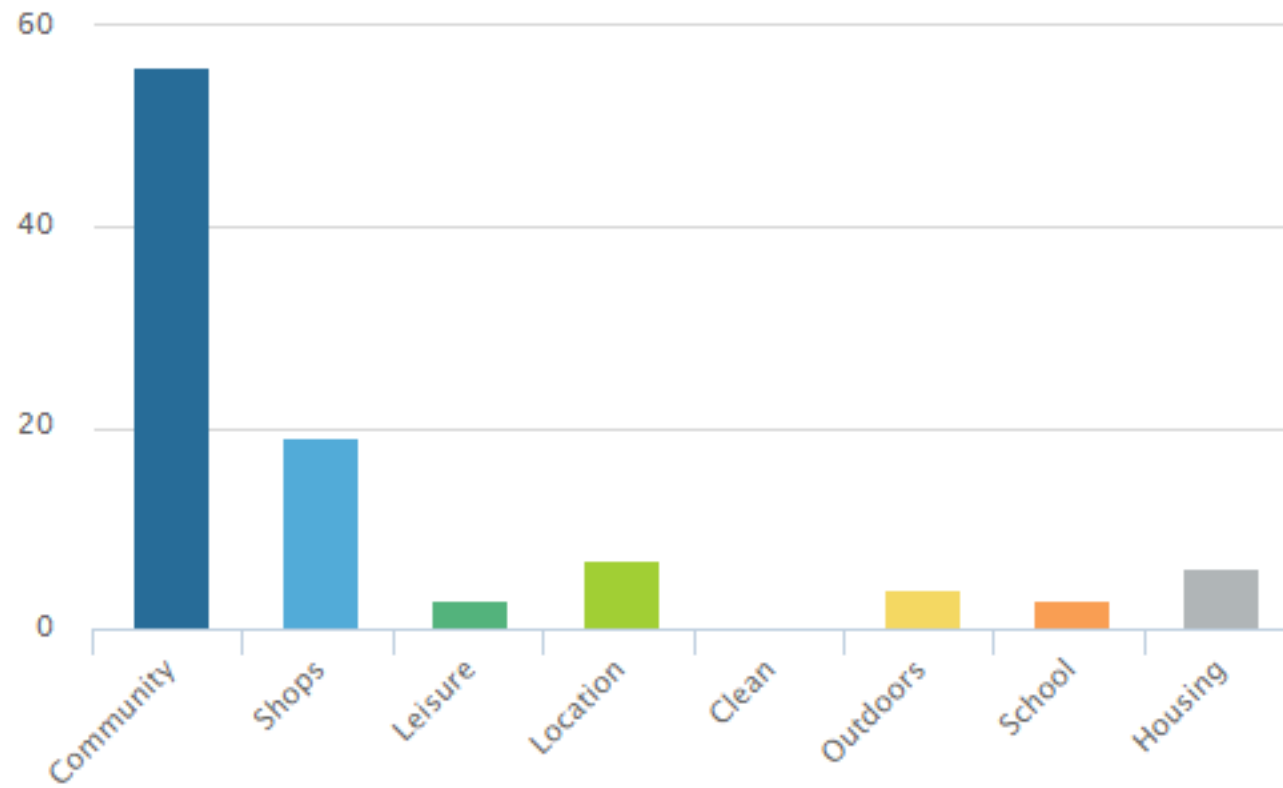

South Ward

What's it like to live in Nunsthorpe, Bradley and Grange?
104 responses

What do you like about this area?

Are there any issues in this area?

ASB relates to behaviour, people and behaviour people see as anti-social behaviour.

What can be improved in this area?