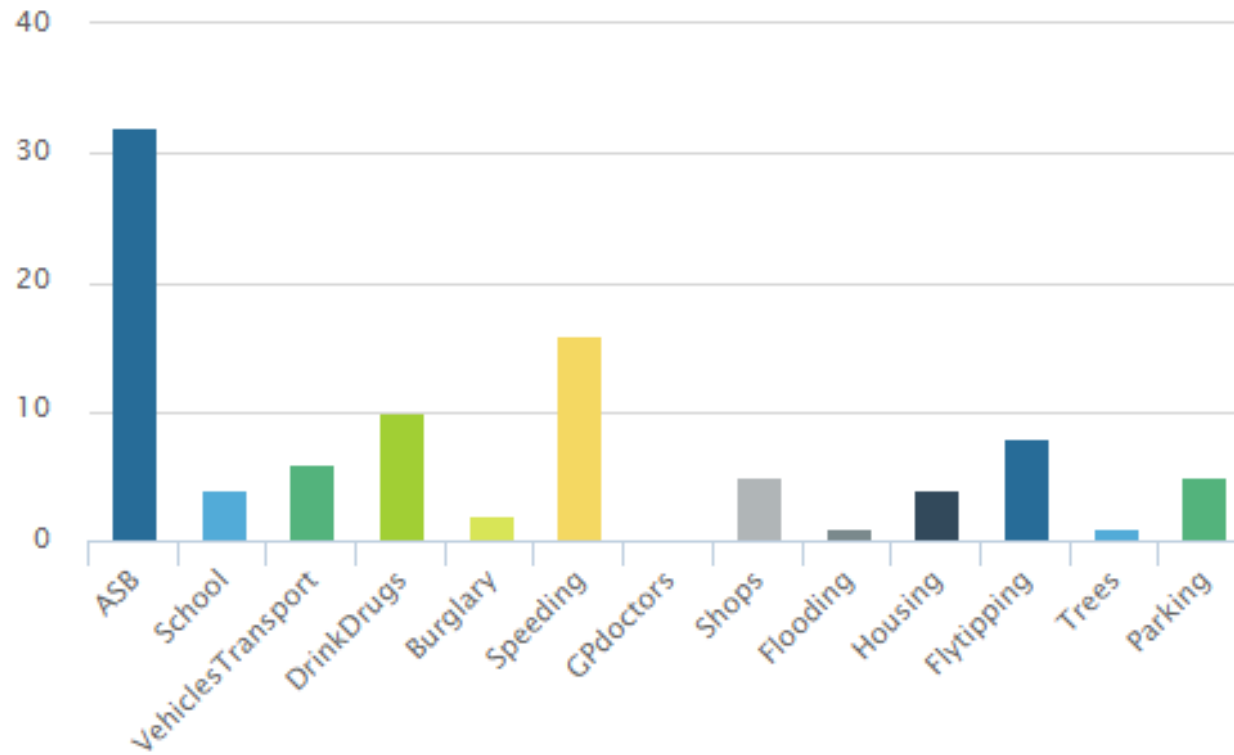

South Ward

What's it like to live in Nunsthorpe, Bradley and Grange?
104 responses

What do you like about this area?

Are there any issues in this area?

ASB relates to behaviour, people and behaviour people see as anti-social behaviour.